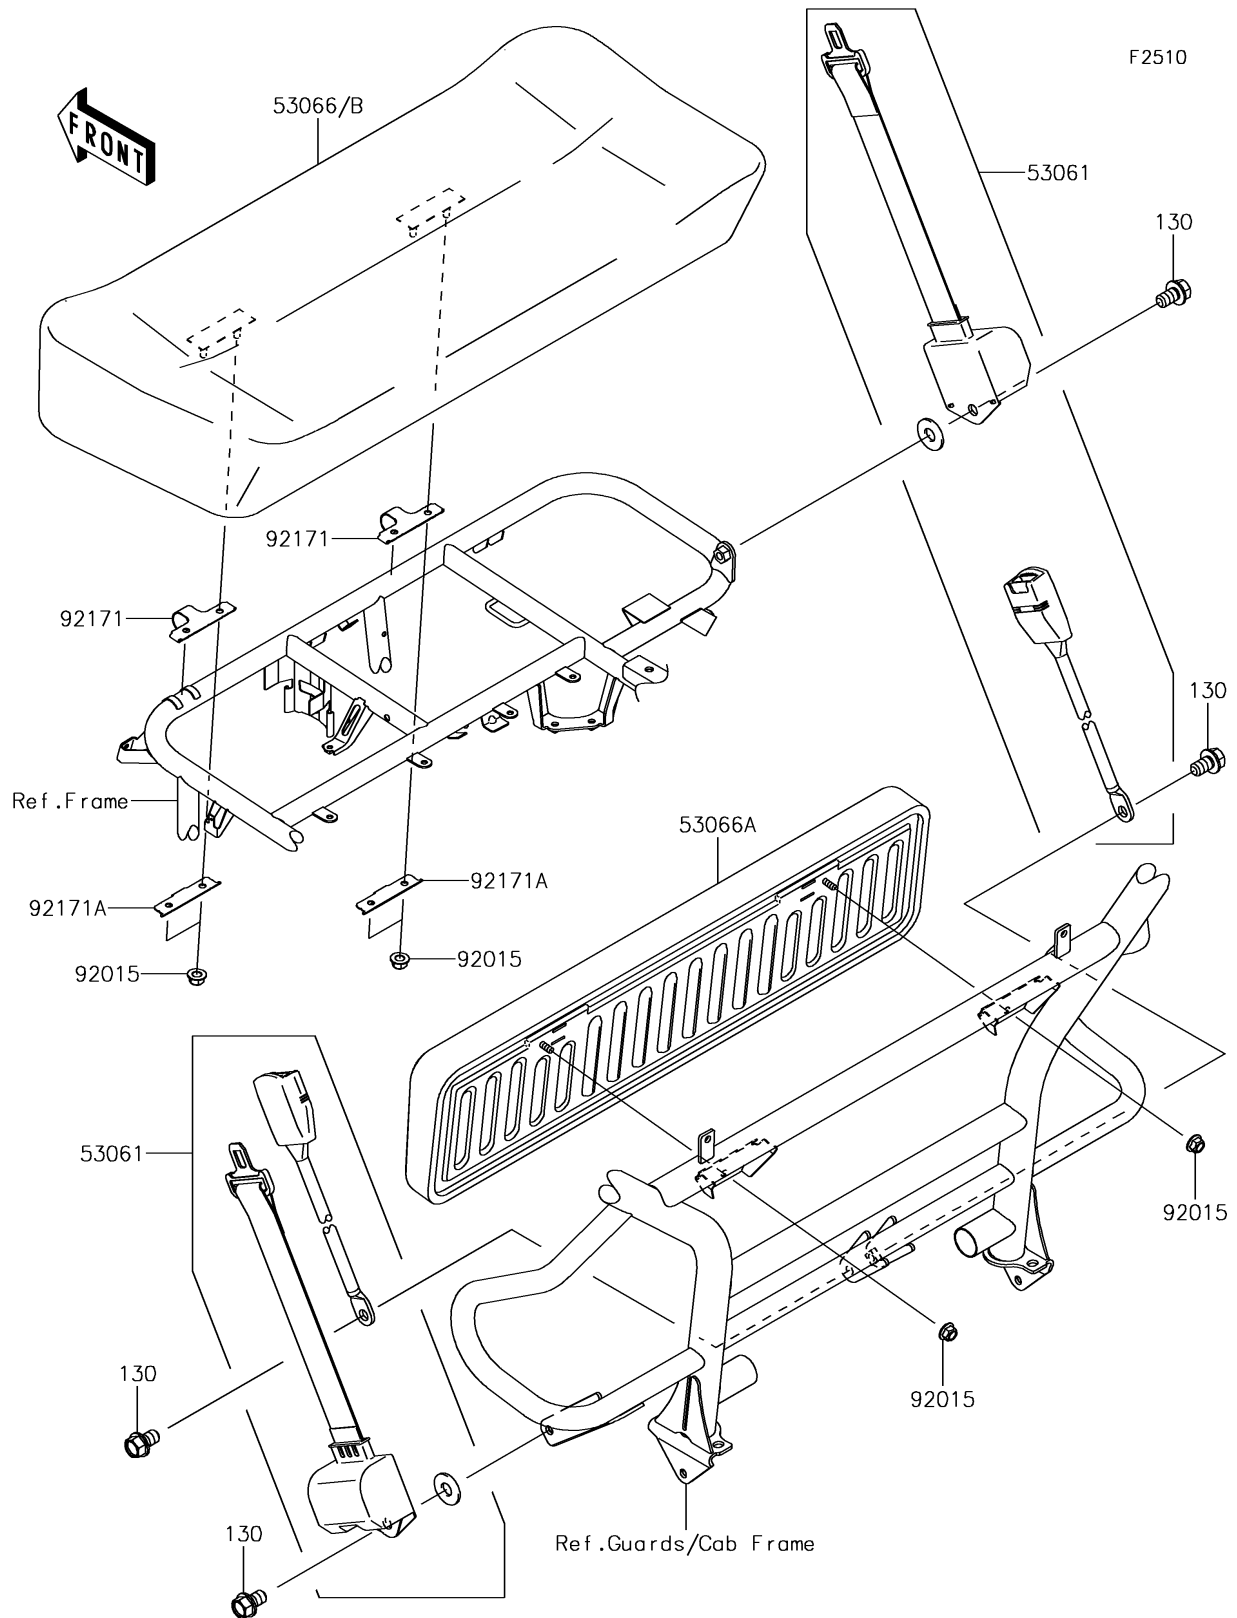

2017 MULE SX™ 4x4 SE PARTS DIAGRAM

Seat

2017 MULE SX™ 4x4 SE PARTS LIST

Seat

ITEM NAME	PART NUMBER	QUANTITY
BOLT-FLANGED,12X20 (Ref # 130)	130BA1220	1
BELT-SEAT (Ref # 53061)	53061-0050	1
SEAT-ASSY,CUSHION,BLACK (Ref # 53066)	53066-0269-MA	1
SEAT-ASSY,BACK,BLACK (Ref # 53066A)	53066-0270-MA	1
NUT,FLANGED,LOCK,8MM (Ref # 92015)	92015-1668	1
CLAMP (Ref # 92171)	92171-0441	1
CLAMP (Ref # 92171A)	92171-0442	1