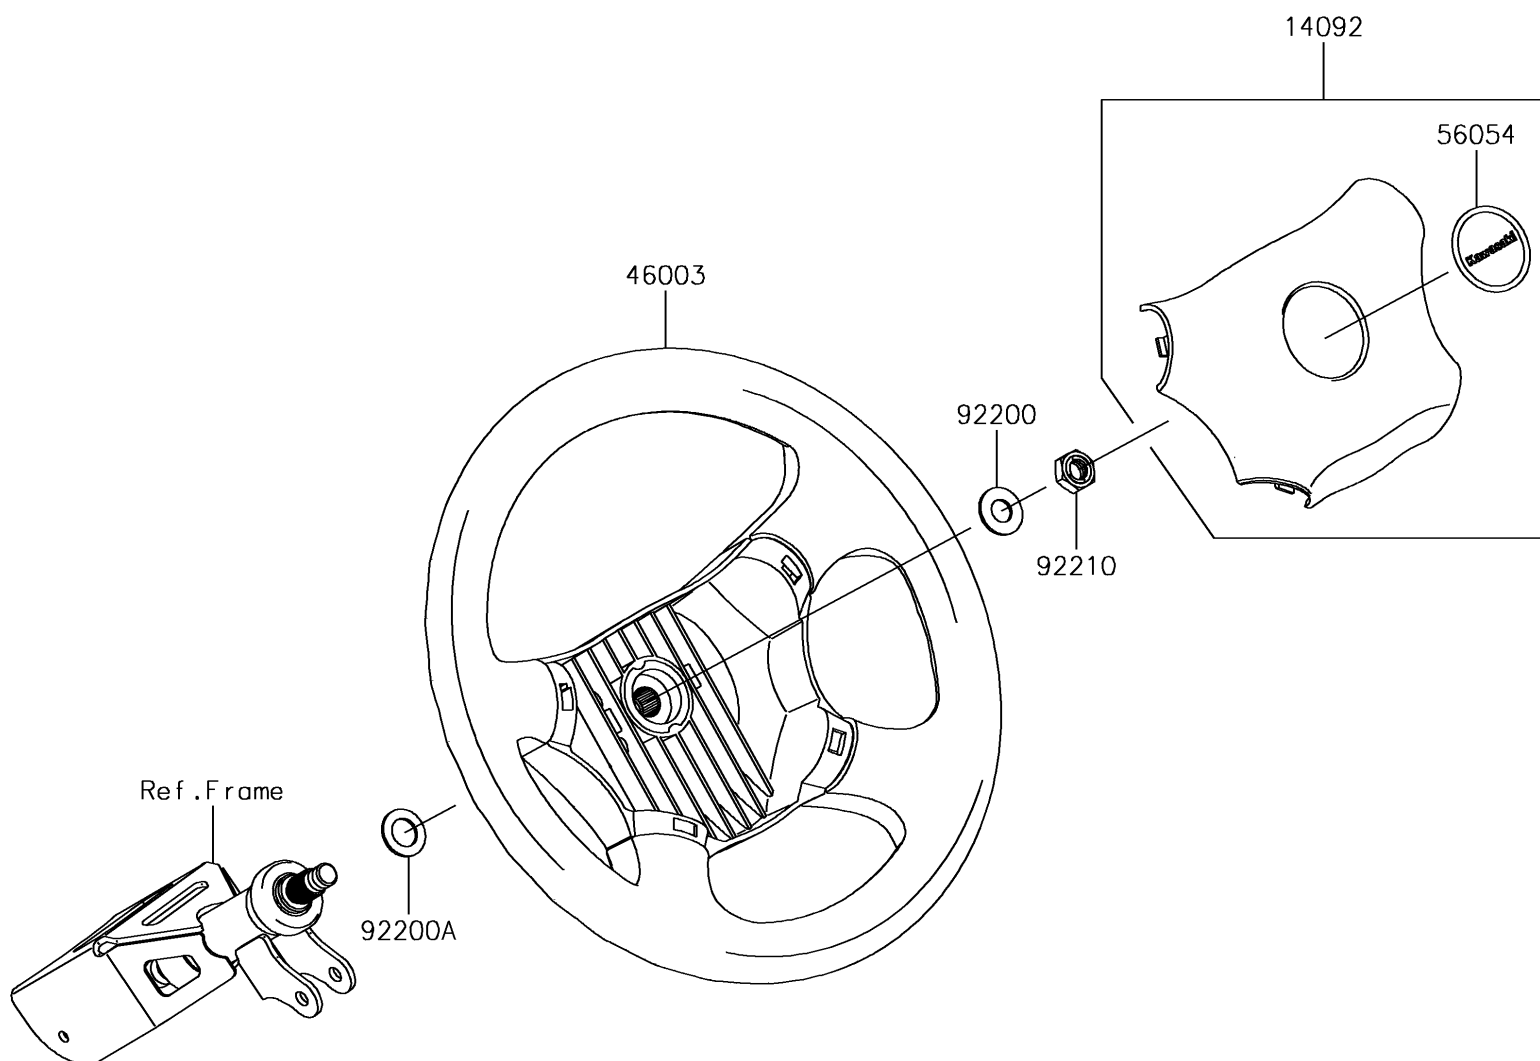

2017 MULE SX™ 4x4 SE PARTS DIAGRAM

Steering Wheel

F2311

2017 MULE SX™ 4x4 SE PARTS LIST

Steering Wheel

ITEM NAME	PART NUMBER	QUANTITY
COVER,HORN SWITCH (Ref # 14092)	14092-1029	1
HANDLE (Ref # 46003)	46003-0595	1
MARK,CENTER LOGO,KAWASAKI (Ref # 56054)	56054-1188	1
WASHER,12.1X25X1.6 (Ref # 92200)	92200-0455	1
WASHER,15X25X1.6 (Ref # 92200A)	92200-0460	1
NUT,LOCK,12MM (Ref # 92210)	92210-1249	1