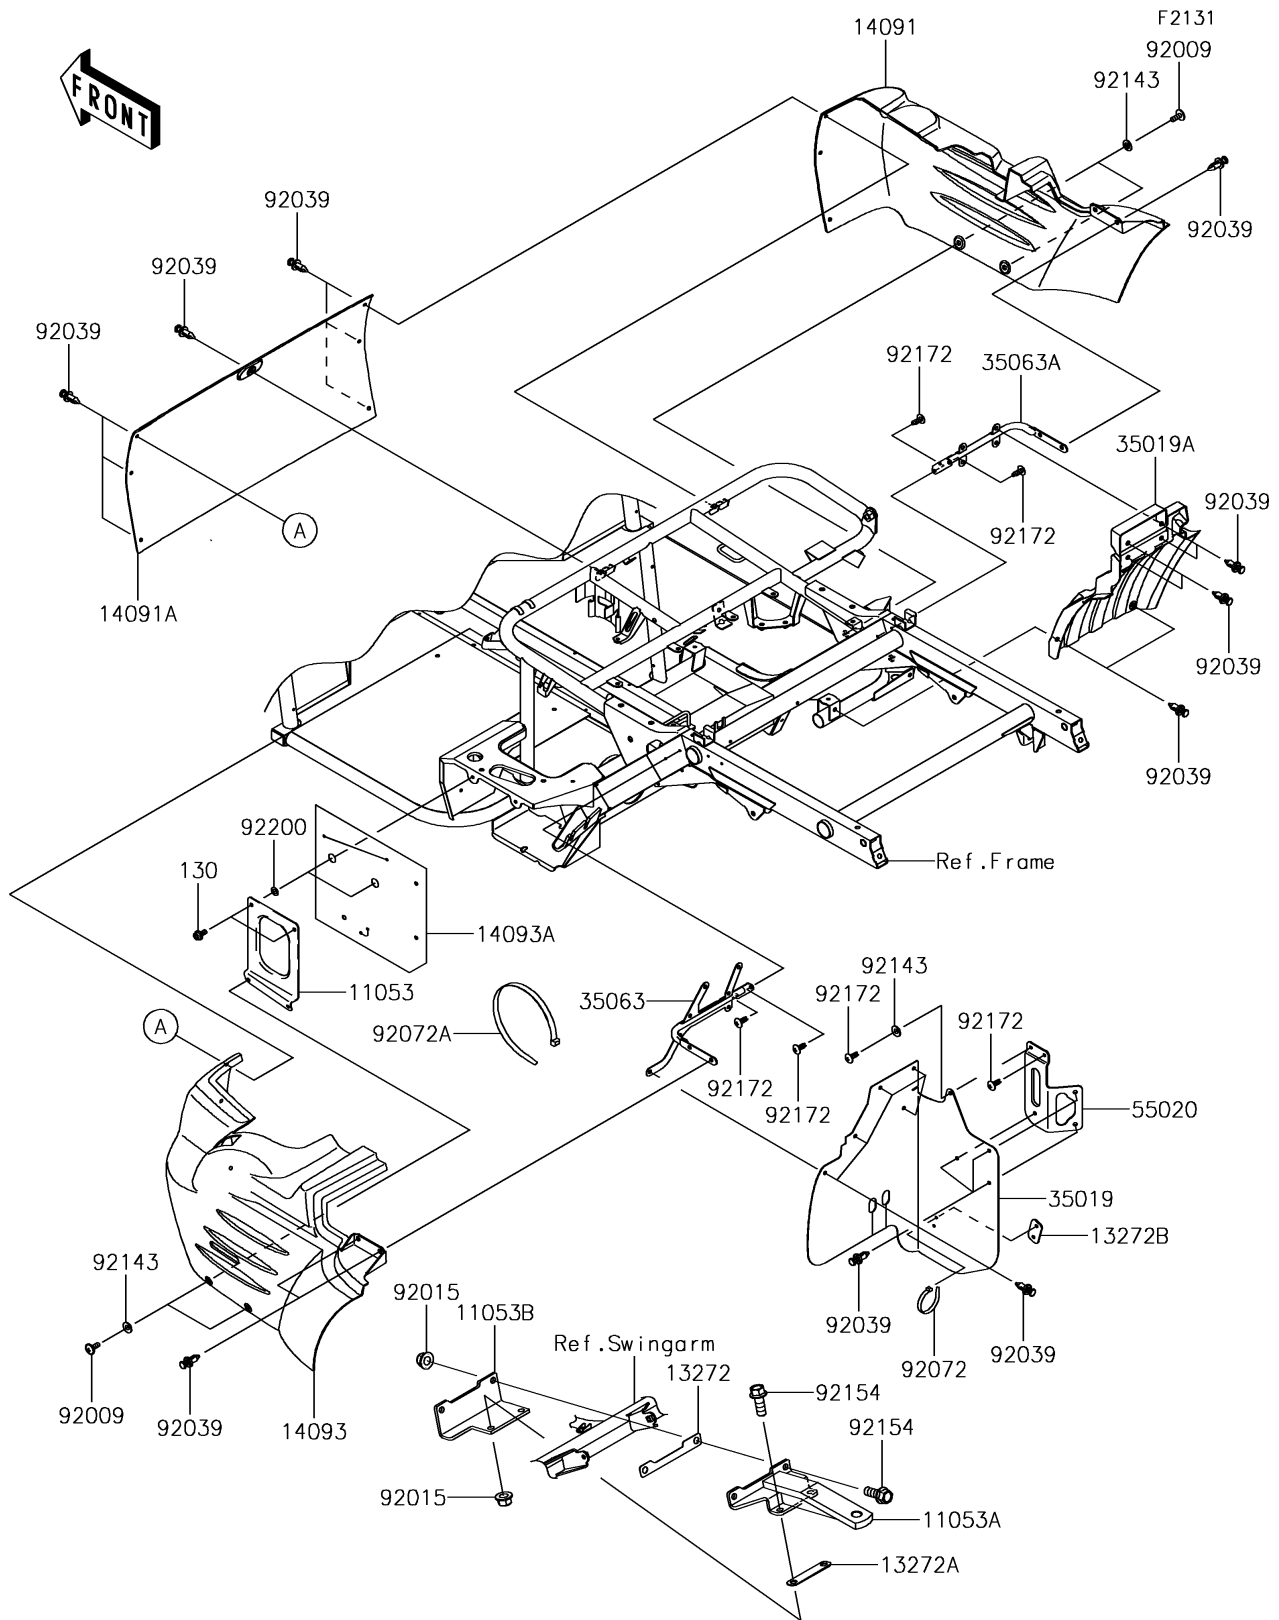

2017 MULE SX™ 4x4 SE PARTS DIAGRAM

Frame Fittings(Rear)

2017 MULE SX™ 4x4 SE PARTS LIST

Frame Fittings(Rear)

ITEM NAME	PART NUMBER	QUANTITY
BRACKET (Ref # 11053)	11053-0857	1
BRACKET,TRAILER HITCH (Ref # 11053A)	11053-0926	1
BRACKET (Ref # 11053B)	11053-0928	1
BOLT-FLANGED,6X12 (Ref # 130)	130BA0612	1
PLATE, TOP SPACER (Ref # 13272)	13272-2117	1
PLATE,BOTOM SPACER (Ref # 13272A)	13272-2118	1
PLATE (Ref # 13272B)	13272-7516	1
COVER,REAR SIDE,RH,F.BLACK (Ref # 14091)	14091-0224-6Z	1
COVER,UNDER SEAT,CNT,F.BLACK (Ref # 14091A)	14091-0341-6Z	1
COVER,REAR SIDE,LH,F.BLACK (Ref # 14093)	14093-0500-6Z	1
COVER,BATTERY (Ref # 14093A)	14093-0534	1
FLAP,SIDE COVER,LH (Ref # 35019)	35019-0610	1
FLAP,SIDE COVER,RH (Ref # 35019A)	35019-0612	1
STAY,LH (Ref # 35063)	35063-0784	1
STAY,RH (Ref # 35063A)	35063-1333	1
GUARD,COOLING FAN (Ref # 55020)	55020-7527	1
SCREW,6X16 (Ref # 92009)	92009-1621	1
NUT,LOCK,FLANGED,12MM (Ref # 92015)	92015-1433	1
RIVET (Ref # 92039)	92039-0776	1
BAND,L=188 (Ref # 92072)	92072-1239	1
BAND,L=368.3 (Ref # 92072A)	92072-3872	1
COLLAR (Ref # 92143)	92143-1087	1
BOLT,FLANGED,12X32 (Ref # 92154)	92154-2103	1
SCREW,TAPPING,6X16 (Ref # 92172)	92172-0739	1
WASHER,7.04X12.5X0.6 (Ref # 92200)	92200-0234	1