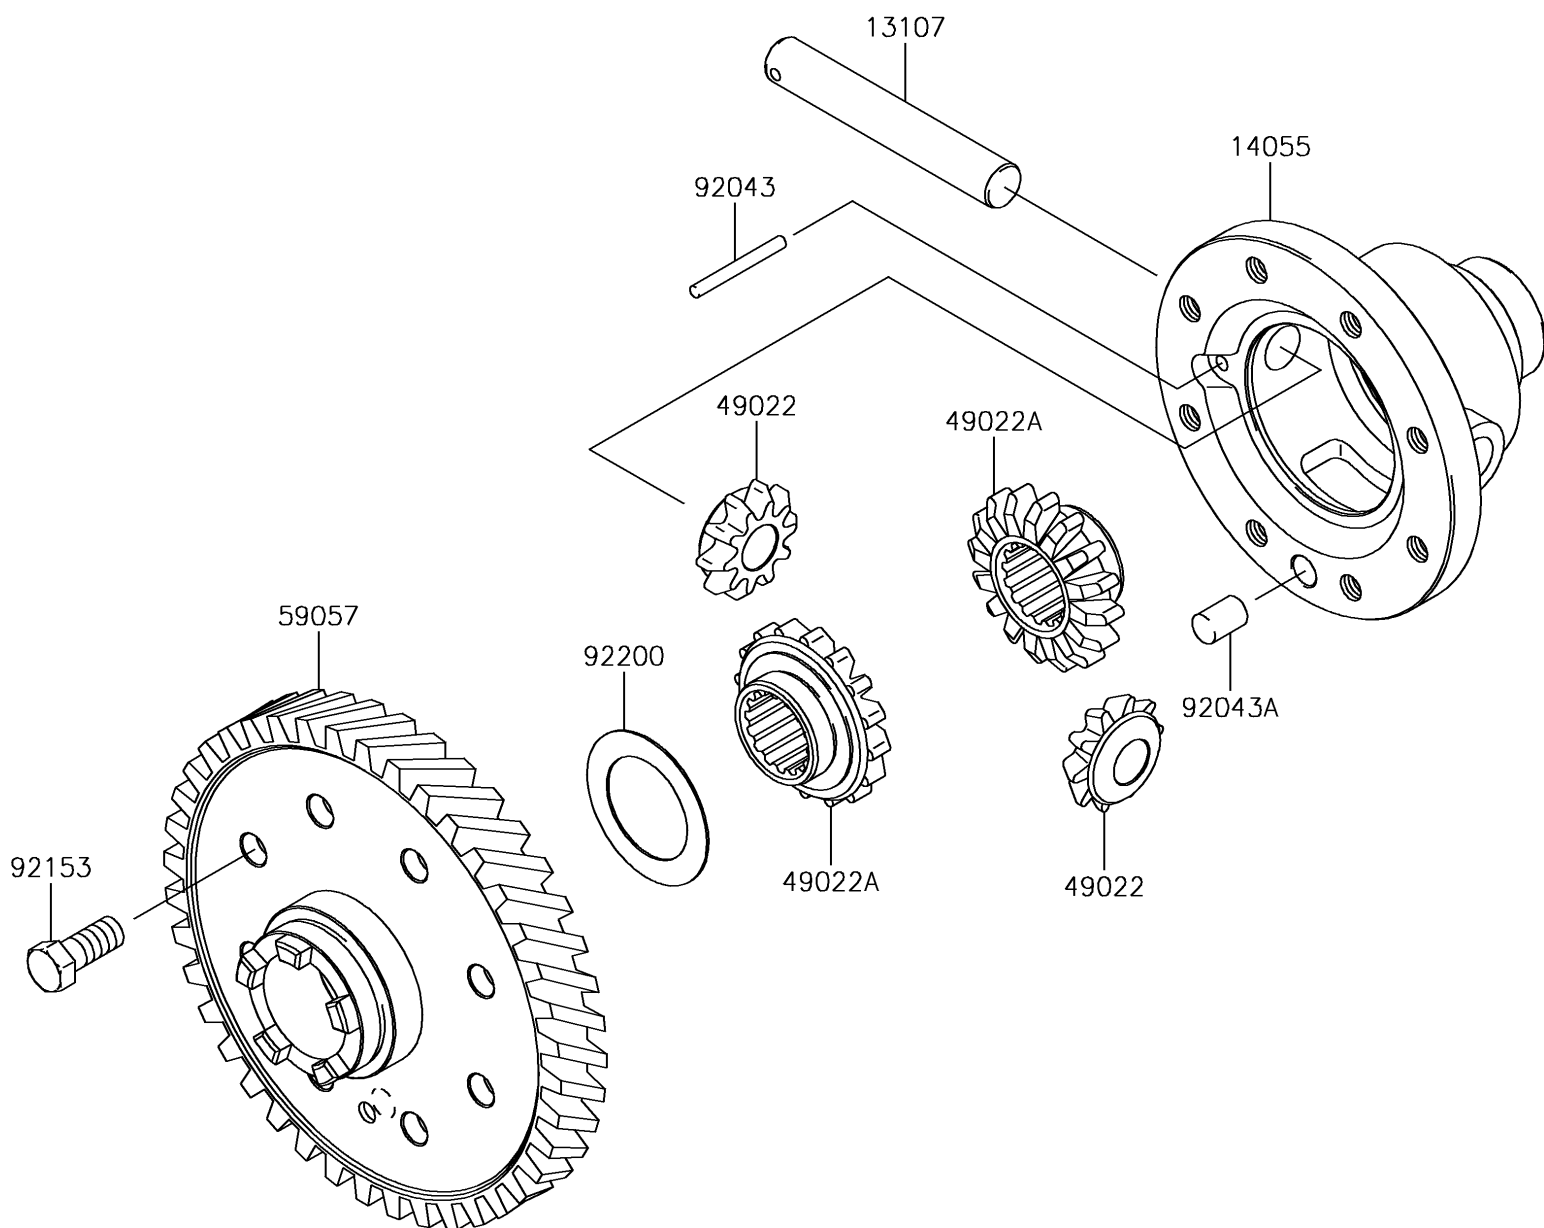

2017 MULE SX™ 4x4 SE PARTS DIAGRAM

Differential

E1451

2017 MULE SX™ 4x4 SE PARTS LIST

Differential

ITEM NAME	PART NUMBER	QUANTITY
SHAFT,DIFF-GEAR CASE (Ref # 13107)	13107-0042	1
CASE-GEAR,DIFF (Ref # 14055)	14055-0016	1
GEAR-BEVEL,10T (Ref # 49022)	49022-0572	1
GEAR-BEVEL,16T (Ref # 49022A)	49022-0573	1
GEAR-HELICAL,64T (Ref # 59057)	59057-0005	1
PIN,4X37.8 (Ref # 92043)	92043-0052	1
PIN,10X14 (Ref # 92043A)	92043-1506	1
BOLT,10X22 (Ref # 92153)	92153-0590	1
WASHER (Ref # 92200)	92200-1077	1