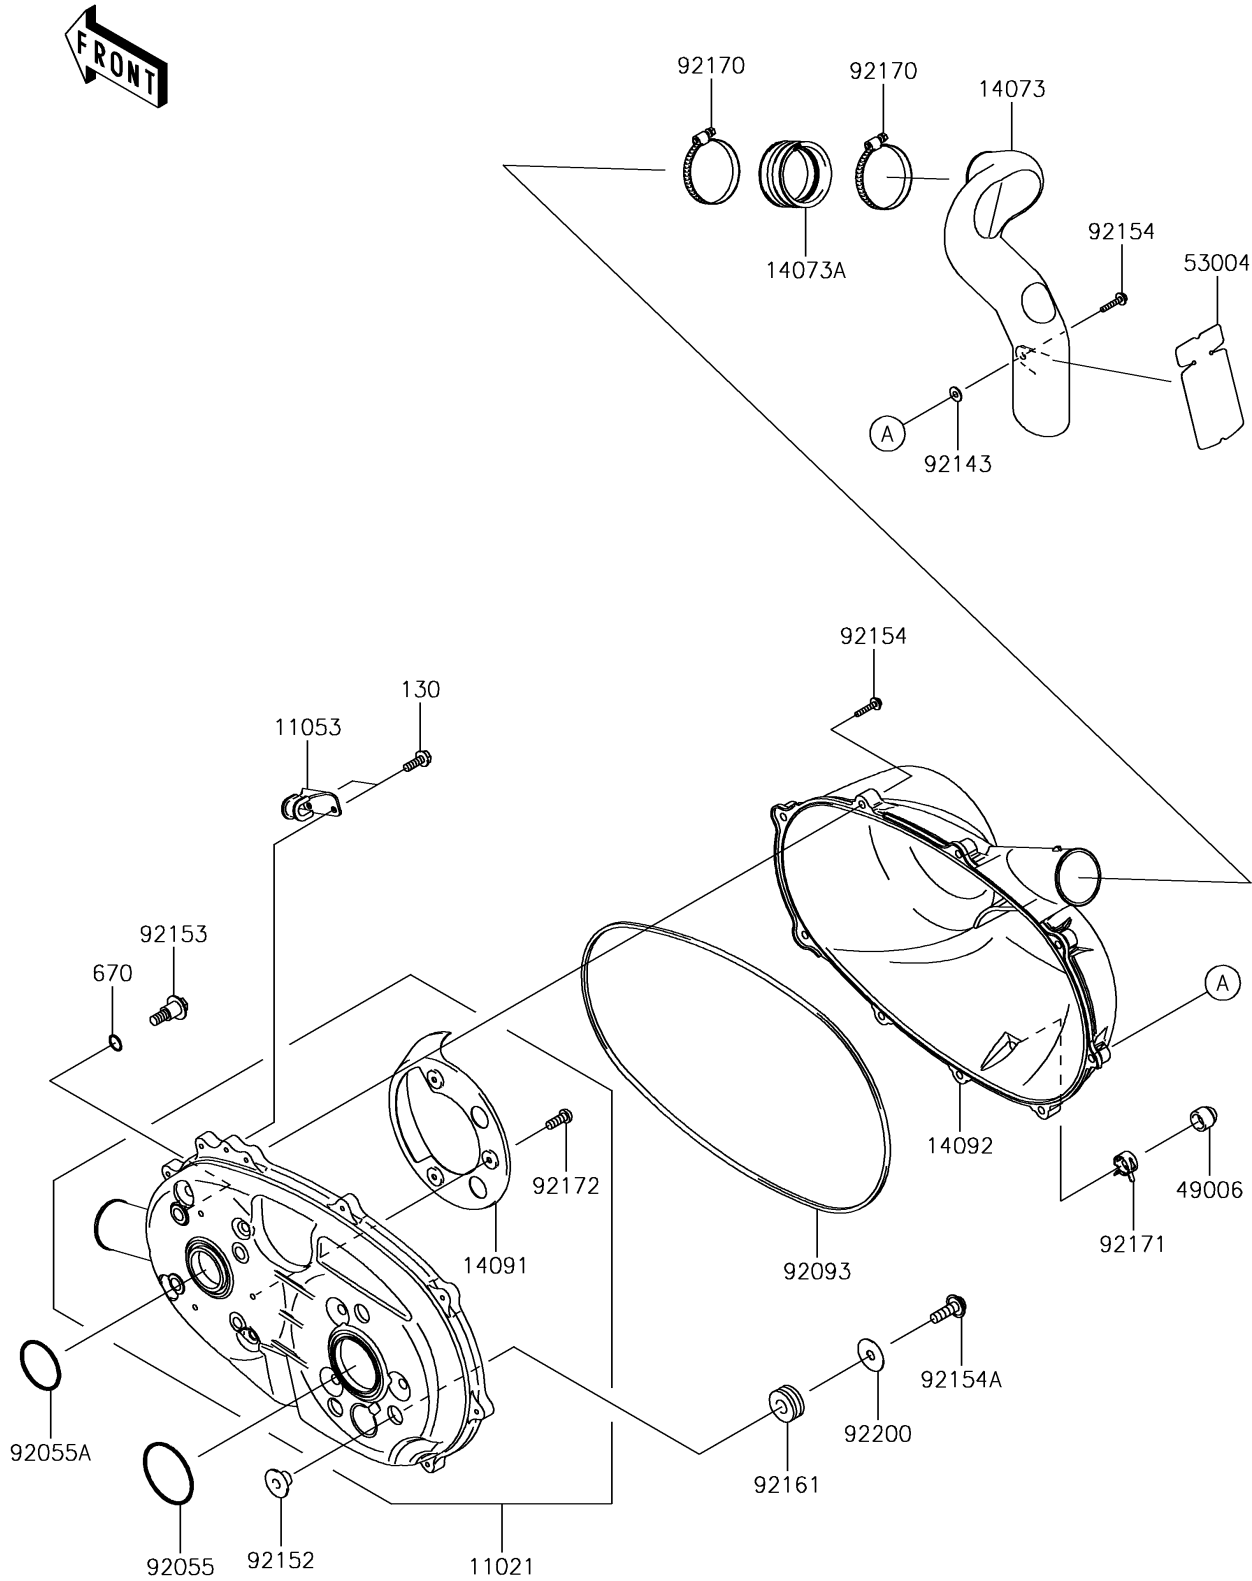

2017 MULE SX™ 4x4 SE PARTS DIAGRAM

Converter Cover

E1393

2017 MULE SX™ 4x4 SE PARTS LIST

Converter Cover

ITEM NAME	PART NUMBER	QUANTITY
CASE-ASSY,BELT CONVERTER (Ref # 11021)	11021-0023	1
BRACKET (Ref # 11053)	11053-1483	1
BOLT-FLANGED,6X18 (Ref # 130)	130BA0618	1
DUCT,EXHAUST (Ref # 14073)	14073-0287	1
DUCT,JOINT (Ref # 14073A)	14073-1775	1
COVER (Ref # 14091)	14091-0391	1
COVER,BELT CONVERTER (Ref # 14092)	14092-1007	1
BOOT,DRAIN (Ref # 49006)	49006-3718	1
MAT (Ref # 53004)	53004-0051	1
O RING,12MM (Ref # 670)	670D2012	1
RING-O,64MM (Ref # 92055)	92055-0748	1
RING-O,49.4MM (Ref # 92055A)	92055-0749	1
SEAL (Ref # 92093)	92093-0586	1
COLLAR (Ref # 92143)	92143-1087	1
COLLAR (Ref # 92152)	92152-0894	1
BOLT,8X26.5 (Ref # 92153)	92153-0594	1
BOLT,6X35 (Ref # 92154)	92154-0342	1
BOLT,FLANGED,8X25 (Ref # 92154A)	92154-1068	1
DAMPER (Ref # 92161)	92161-1484	1
CLAMP (Ref # 92170)	92170-1764	1
CLAMP (Ref # 92171)	92171-0329	1
SCREW,5X14 (Ref # 92172)	92172-0166	1
WASHER,8.5X29X0.8 (Ref # 92200)	92200-0574	1