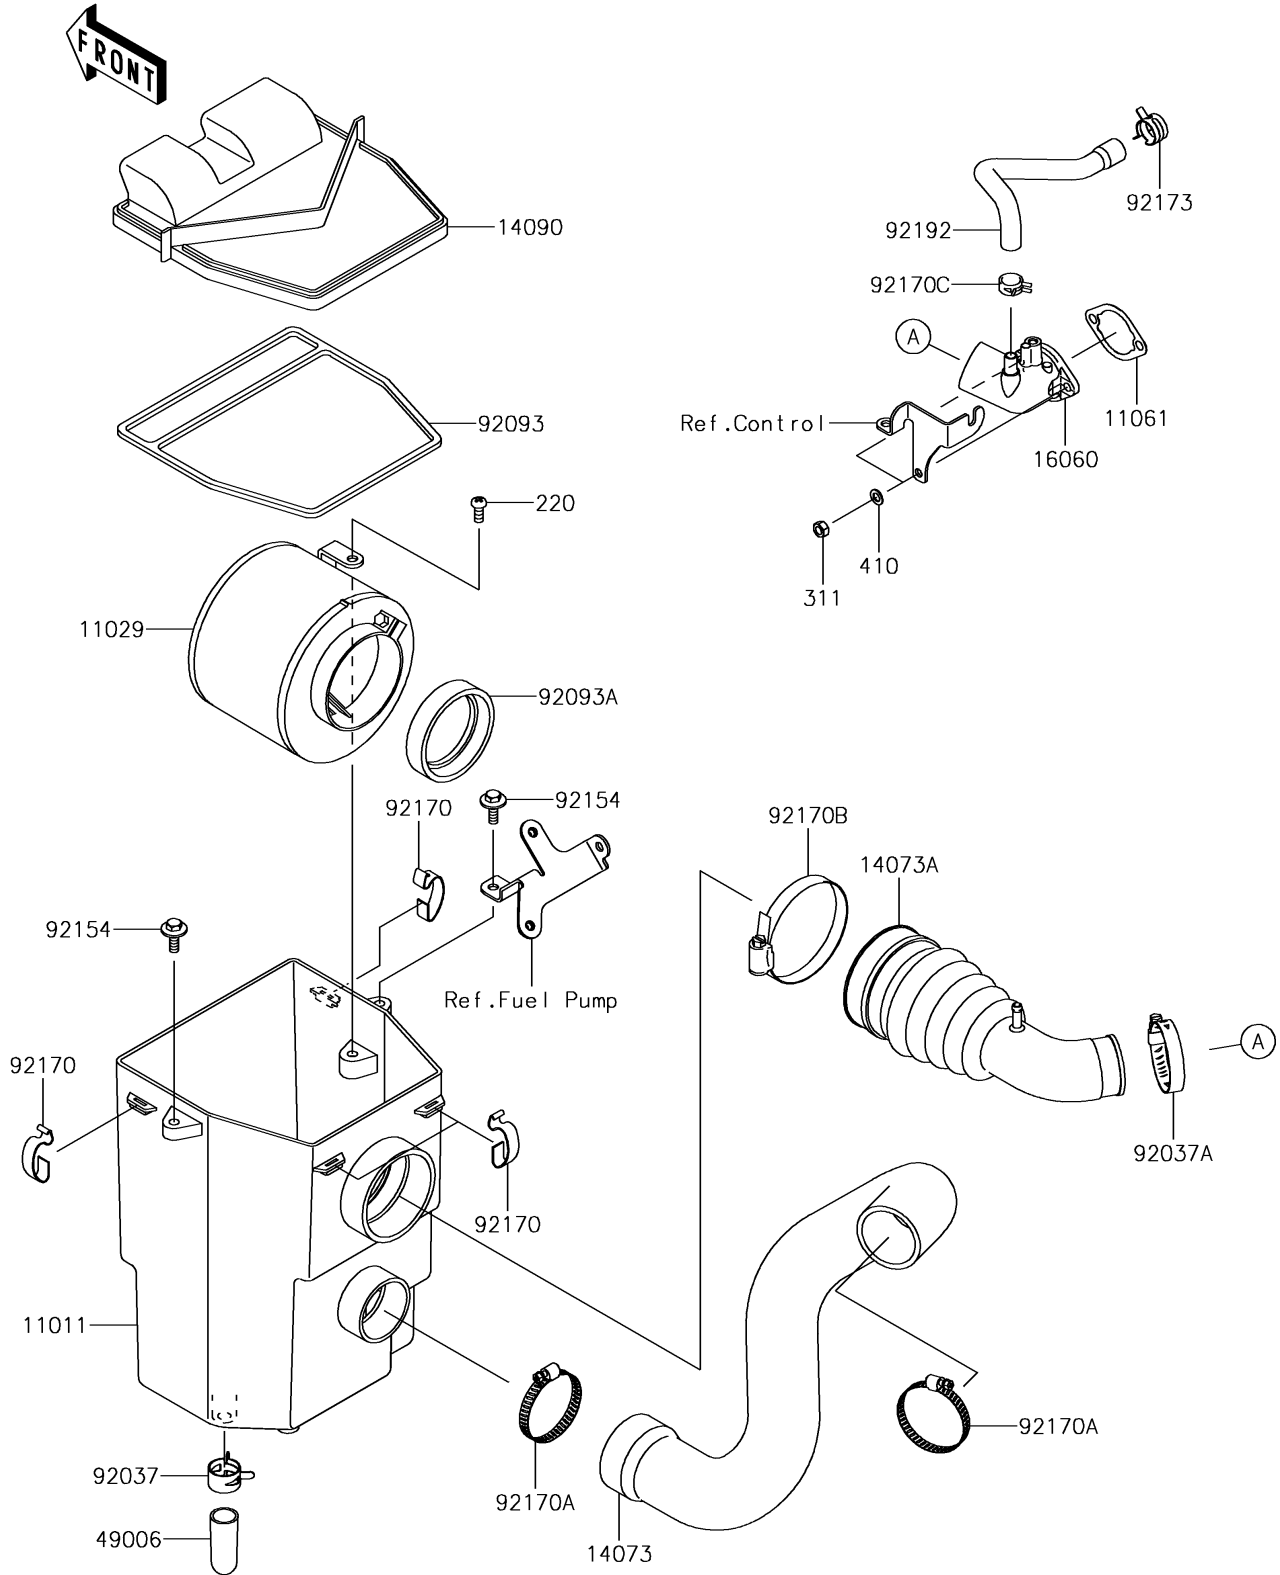

## 2017 MULE SX™ 4x4 SE PARTS DIAGRAM

Air Cleaner(NHF-NJF)

E1130

## 2017 MULE SX™ 4x4 SE PARTS LIST

Air Cleaner(NHF-NJF)

ITEM NAME	PART NUMBER	QUANTITY
CASE-AIR FILTER (Ref # 11011)	11011-1367	1
ELEMENT-ASSY-AIR FILTER (Ref # 11029)	11029-1004	1
GASKET,CHOKE (Ref # 11061)	11061-7026	1
DUCT,FRAME-AIR FILTER (Ref # 14073)	14073-0072	1
DUCT,AIR FILTER-IN.PIPE (Ref # 14073A)	14073-0193	1
COVER,AIR FILTER (Ref # 14090)	14090-1106	1
PIPE-INTAKE (Ref # 16060)	16060-2224	1
SCREW-PAN-CROS,6X14 (Ref # 220)	220AA0614	1
NUT-HEX,6MM (Ref # 311)	311AA0600	1
WASHER-PLAIN-SMALL (Ref # 410)	410AA0600	1
BOOT (Ref # 49006)	49006-1351	1
CLAMP,HOSE CLIP (Ref # 92037)	92037-1460	1
CLAMP (Ref # 92037A)	92037-506	1
SEAL,AIR FILTER (Ref # 92093)	92093-1241	1
SEAL,DUST (Ref # 92093A)	92093-1322	1
BOLT,WP,6X20 (Ref # 92154)	92154-1516	1
CLAMP,AIR FILTER (Ref # 92170)	92170-1211	1
CLAMP (Ref # 92170A)	92170-1674	1
CLAMP (Ref # 92170B)	92170-1679	1
CLAMP (Ref # 92170C)	92170-7003	1
CLAMP (Ref # 92173)	92173-7003	1
TUBE,BREATHER (Ref # 92192)	92192-2207	1