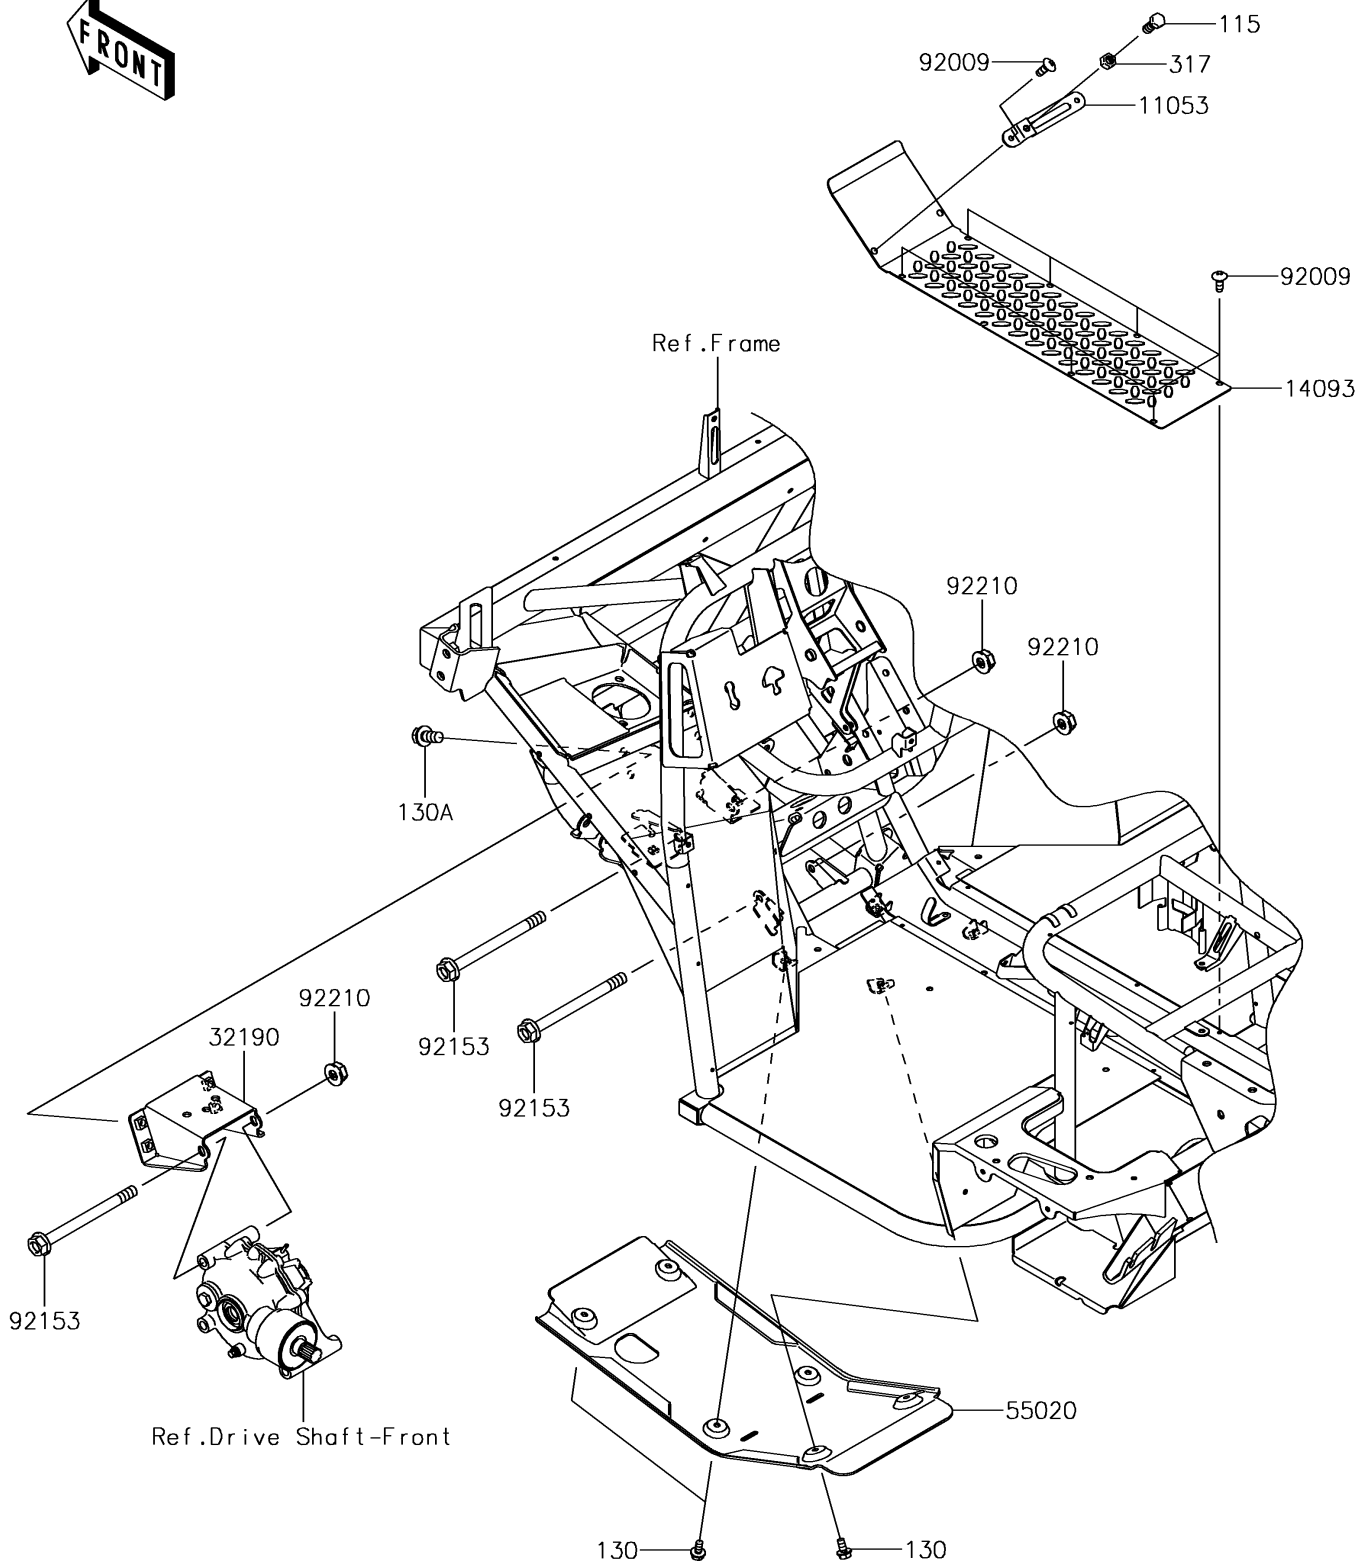

2017 MULE SX™ 4x4 XC PARTS DIAGRAM

Engine Mount

F2122

2017 MULE SX™ 4x4 XC PARTS LIST

Engine Mount

| ITEM NAME | PART NUMBER | QUANTITY |
|--------------------------------------|-------------|----------|
| BRACKET,THROTTLE LEVER (Ref # 11053) | 11053-1670 | 1 |
| BOLT-SMALL-UPSET,8X20 (Ref # 115) | 115BA0820 | 1 |
| BOLT-FLANGED,6X12 (Ref # 130) | 130BA0612 | 1 |
| BOLT-FLANGED,10X20 (Ref # 130A) | 130BA1020 | 1 |
| COVER,FLOOR,CNT (Ref # 14093) | 14093-0469 | 1 |
| NUT-HEX-SMALL,8MM (Ref # 317) | 317BA0800 | 1 |
| BRACKET-ENGINE (Ref # 32190) | 32190-0639 | 1 |
| GUARD,FRONT DIFF (Ref # 55020) | 55020-0165 | 1 |
| SCREW,TAPPING,6X16 (Ref # 92009) | 92009-1166 | 1 |
| BOLT,FLANGED,10X120 (Ref # 92153) | 92153-7502 | 1 |
| NUT,LOCK,FLANGED,10MM (Ref # 92210) | 92210-0276 | 1 |