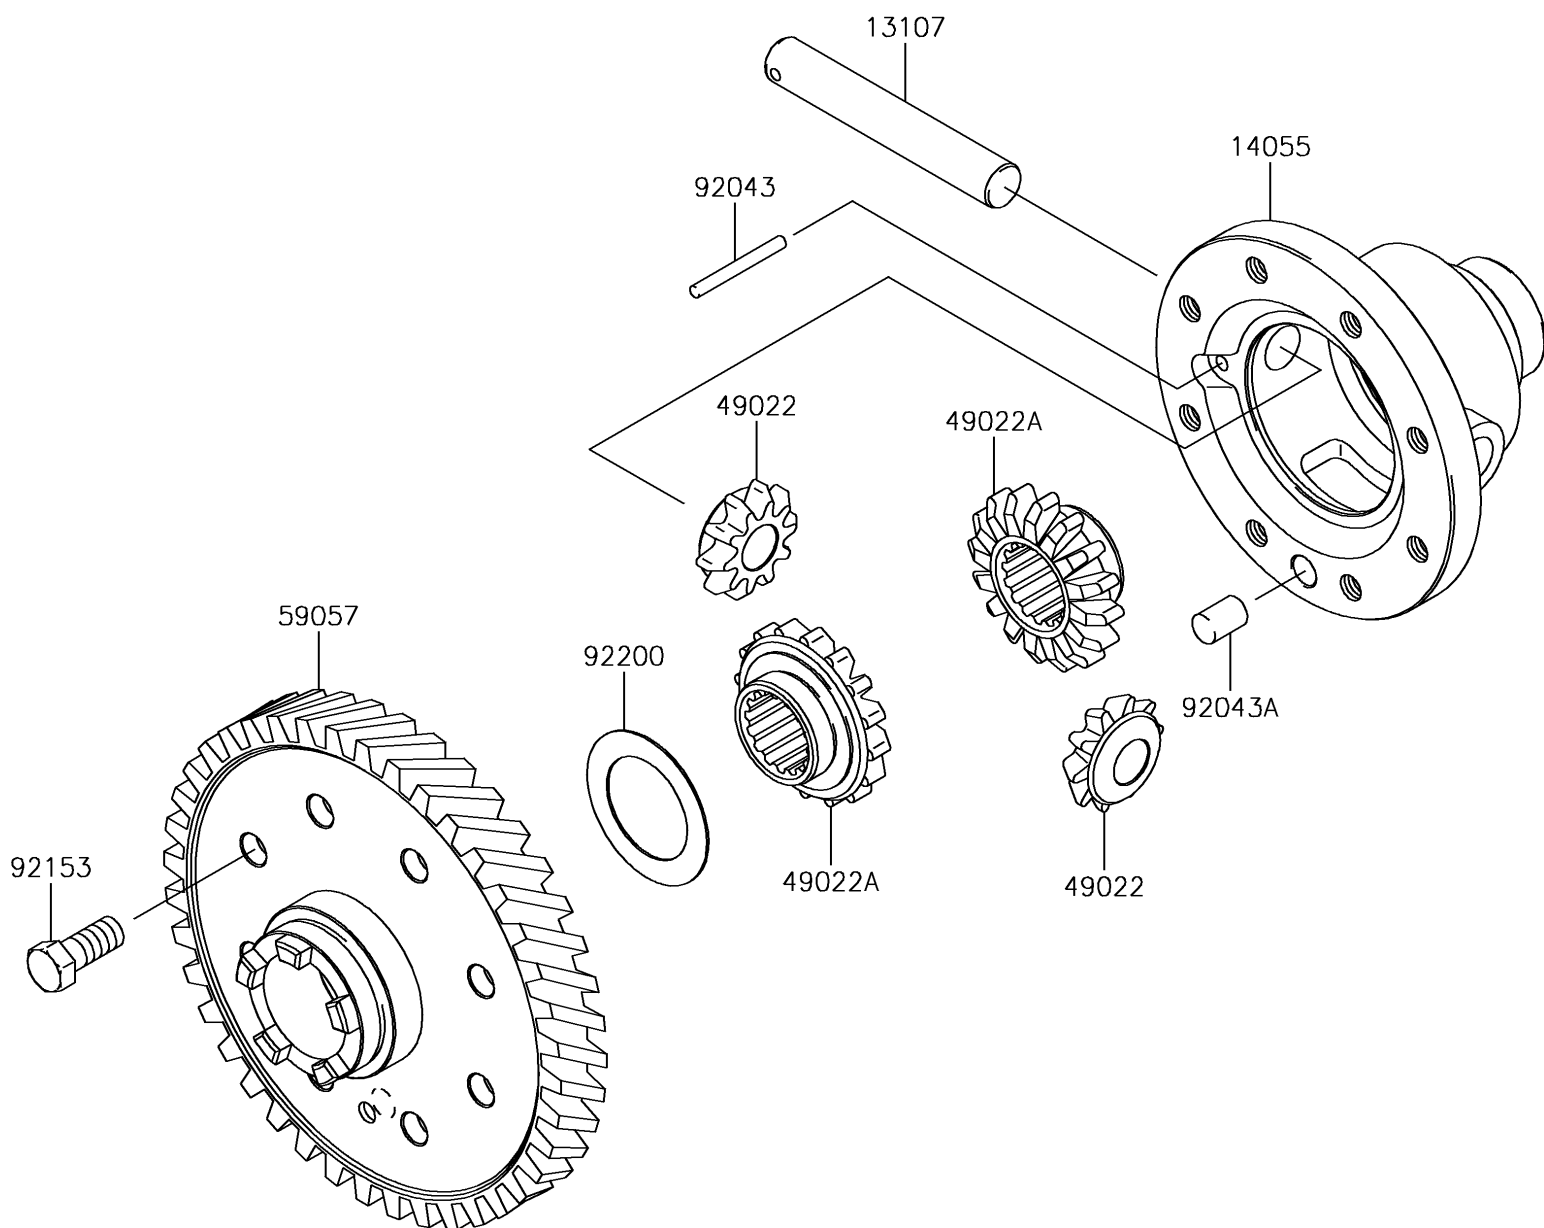

2017 MULE SX™ 4x4 XC PARTS DIAGRAM

Differential

E1451

2017 MULE SX™ 4x4 XC PARTS LIST

Differential

ITEM NAME	PART NUMBER	QUANTITY
SHAFT,DIFF-GEAR CASE (Ref # 13107)	13107-0042	1
CASE-GEAR,DIFF (Ref # 14055)	14055-0016	1
GEAR-BEVEL,10T (Ref # 49022)	49022-0572	1
GEAR-BEVEL,16T (Ref # 49022A)	49022-0573	1
GEAR-HELICAL,64T (Ref # 59057)	59057-0005	1
PIN,4X37.8 (Ref # 92043)	92043-0052	1
PIN,10X14 (Ref # 92043A)	92043-1506	1
BOLT,10X22 (Ref # 92153)	92153-0590	1
WASHER (Ref # 92200)	92200-1077	1