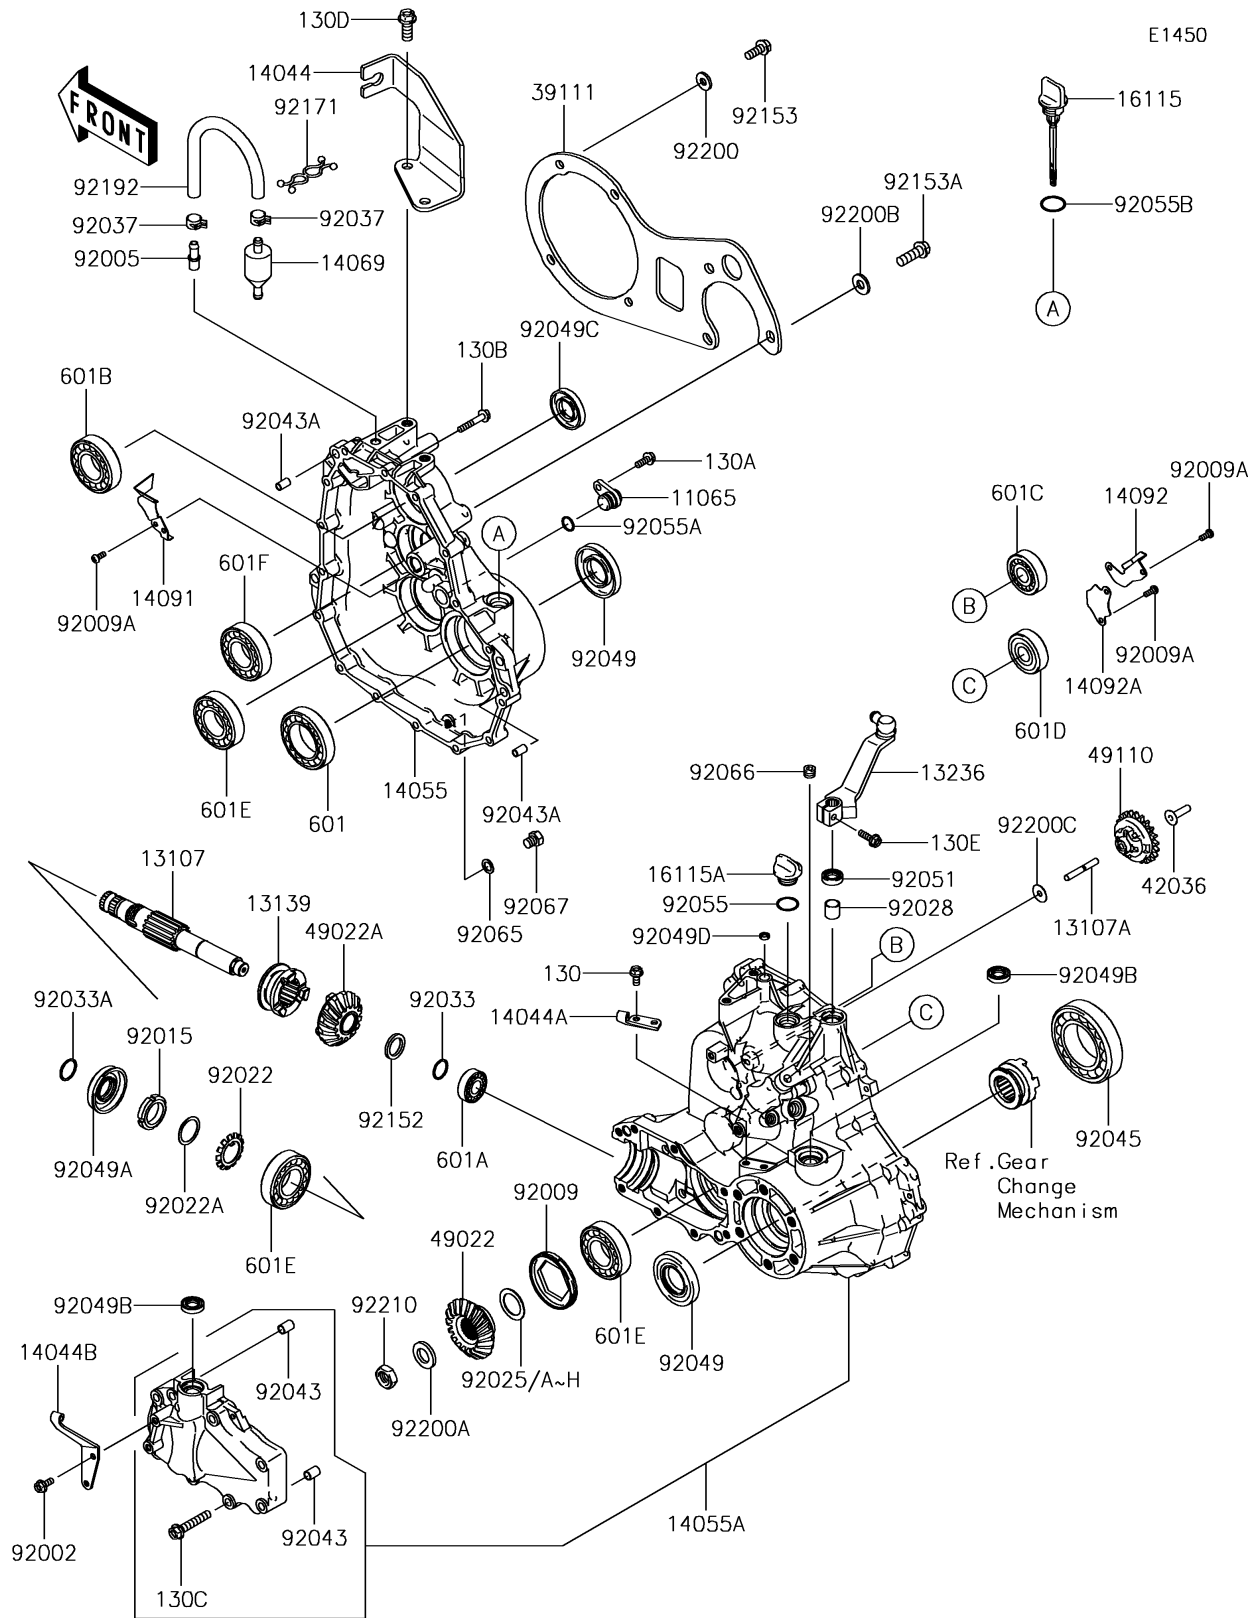

2017 MULE SX™ 4x4 XC PARTS DIAGRAM

Gear Box

2017 MULE SX™ 4x4 XC PARTS LIST

Gear Box

ITEM NAME	PART NUMBER	QUANTITY
CAP,GEAR CASE,RH (Ref # 11065)	11065-0062	1
SHAFT,OUTPUT,BEVEL GEAR (Ref # 13107)	13107-0043	1
SHAFT (Ref # 13107A)	13107-2235	1
SHIFTER,2WD/4WD (Ref # 13139)	13139-0005	1
LEVER-COMP (Ref # 13236)	13236-0039	1
HOLDER-CABLE,SHIFT CONTROL (Ref # 14044)	14044-0005	1
HOLDER-CABLE,DIFF-LOCK (Ref # 14044A)	14044-0006	1
HOLDER-CABLE,2WD/4WD (Ref # 14044B)	14044-0007	1
CASE-GEAR,RH (Ref # 14055)	14055-0008	1
CASE-GEAR,SET (Ref # 14055A)	14055-5001	1
BREATHER (Ref # 14069)	14069-1051	1
COVER (Ref # 14091)	14091-0394	1
COVER (Ref # 14092)	14092-0052	1
COVER (Ref # 14092A)	14092-0053	1
CAP-OIL FILLER (Ref # 16115)	16115-0015	1
CAP-OIL FILLER (Ref # 16115A)	16115-1053	1
ROD-TIE (Ref # 39111)	39111-0016	1
SLEEVE (Ref # 42036)	42036-2060	1
GEAR-BEVEL,18T (Ref # 49022)	49022-0021	1
GEAR-BEVEL,PINION,16T (Ref # 49022A)	49022-0022	1
GOVERNOR-ASSY (Ref # 49110)	49110-0011	1
BOLT,6X14 (Ref # 92002)	92002-1656	1
FITTING,BREATHER (Ref # 92005)	92005-1127	1
SCREW,64MM (Ref # 92009)	92009-1914	1
SCREW (Ref # 92009A)	92009-2308	1
NUT,25MM (Ref # 92015)	92015-1768	1
WASHER,TOOTHED (Ref # 92022)	92022-1990	1
WASHER,25.3X32X0.5 (Ref # 92022A)	92022-225	1
SHIM,25.3X36X0.15 (Ref # 92025)	92025-1688	1