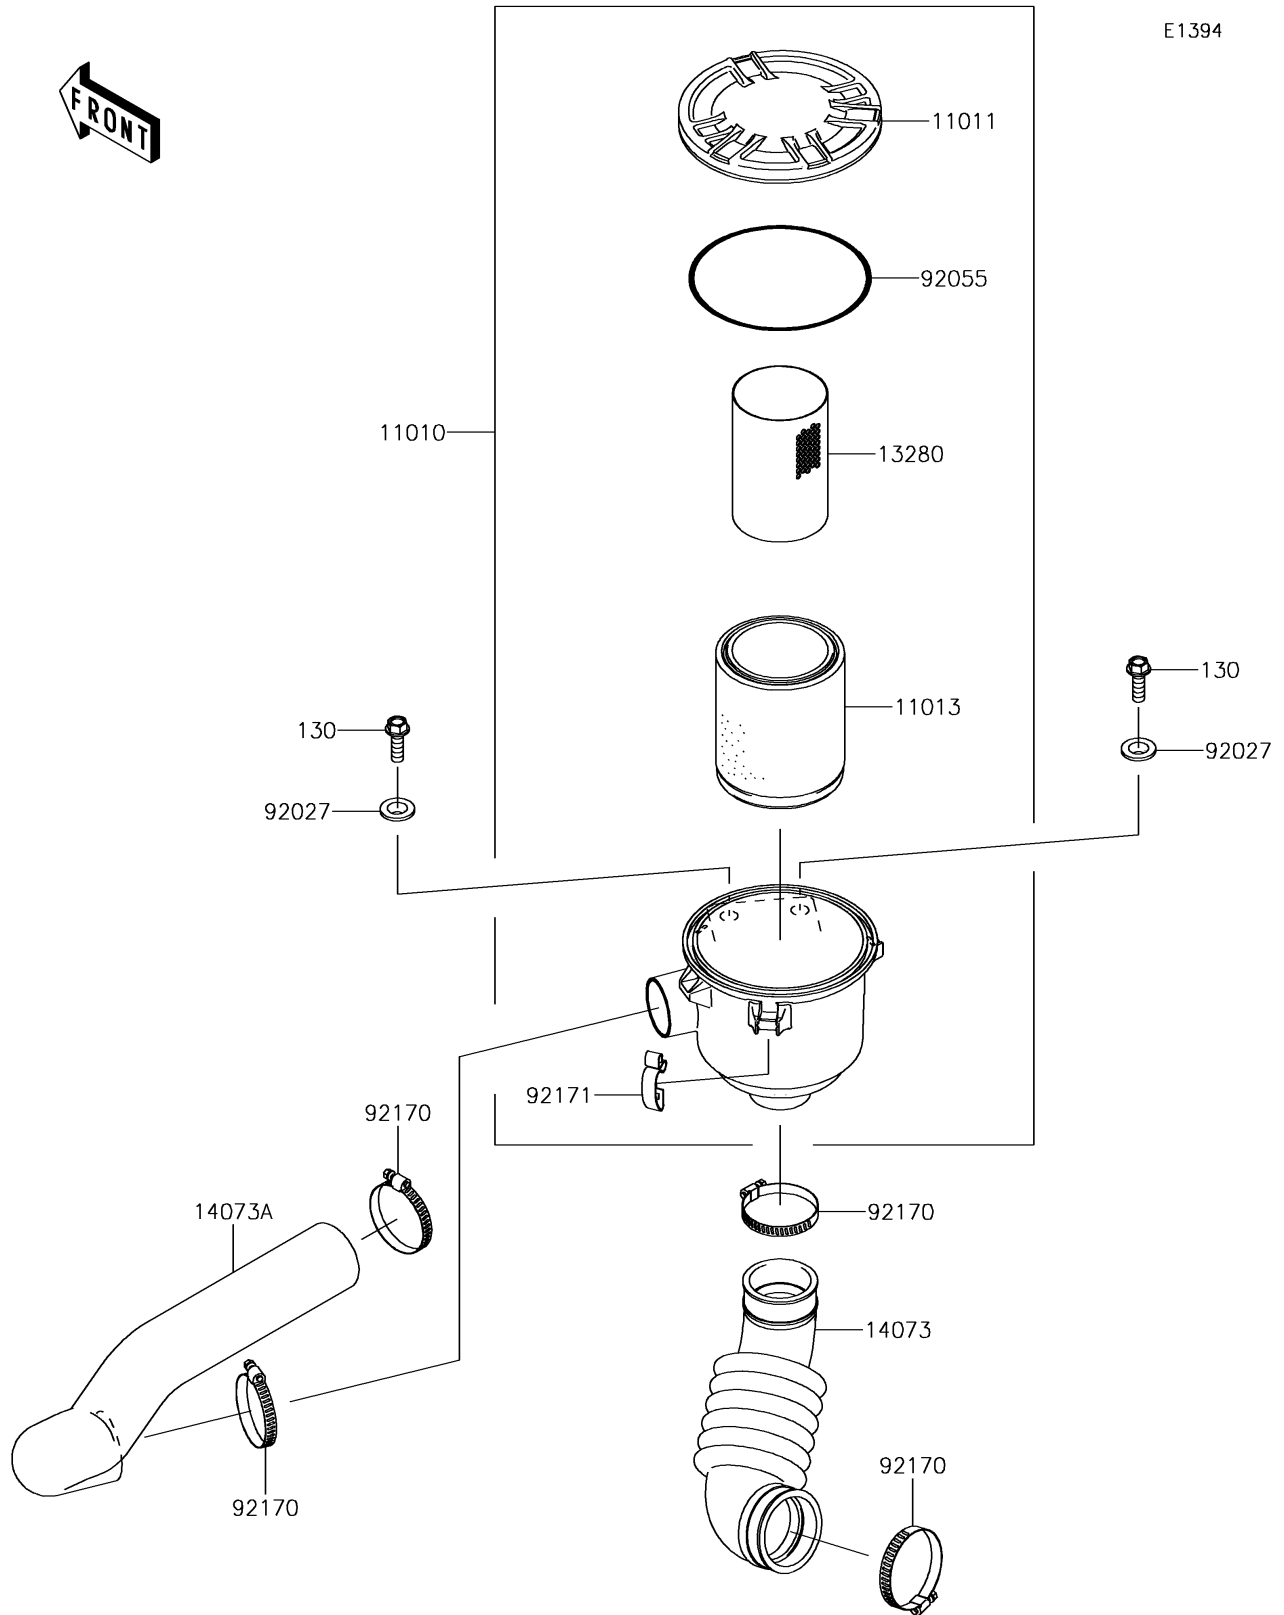

## 2017 MULE SX™ 4x4 XC PARTS DIAGRAM

Air Cleaner-Belt Converter

## 2017 MULE SX™ 4x4 XC PARTS LIST

Air Cleaner-Belt Converter

ITEM NAME	PART NUMBER	QUANTITY
FILTER-ASSY-AIR (Ref # 11010)	11010-0172	1
CASE-AIR FILTER,CAP (Ref # 11011)	11011-0135	1
ELEMENT-AIR FILTER (Ref # 11013)	11013-0037	1
BOLT-FLANGED,8X25 (Ref # 130)	130BA0825	1
HOLDER (Ref # 13280)	13280-0312	1
DUCT,AIR FILTER-CASE (Ref # 14073)	14073-0061	1
DUCT,BAR-AIR FILTER (Ref # 14073A)	14073-0080	1
COLLAR (Ref # 92027)	92027-1354	1
RING-O,122X4 (Ref # 92055)	92055-0167	1
CLAMP (Ref # 92170)	92170-1674	1
CLAMP (Ref # 92171)	92171-0225	1