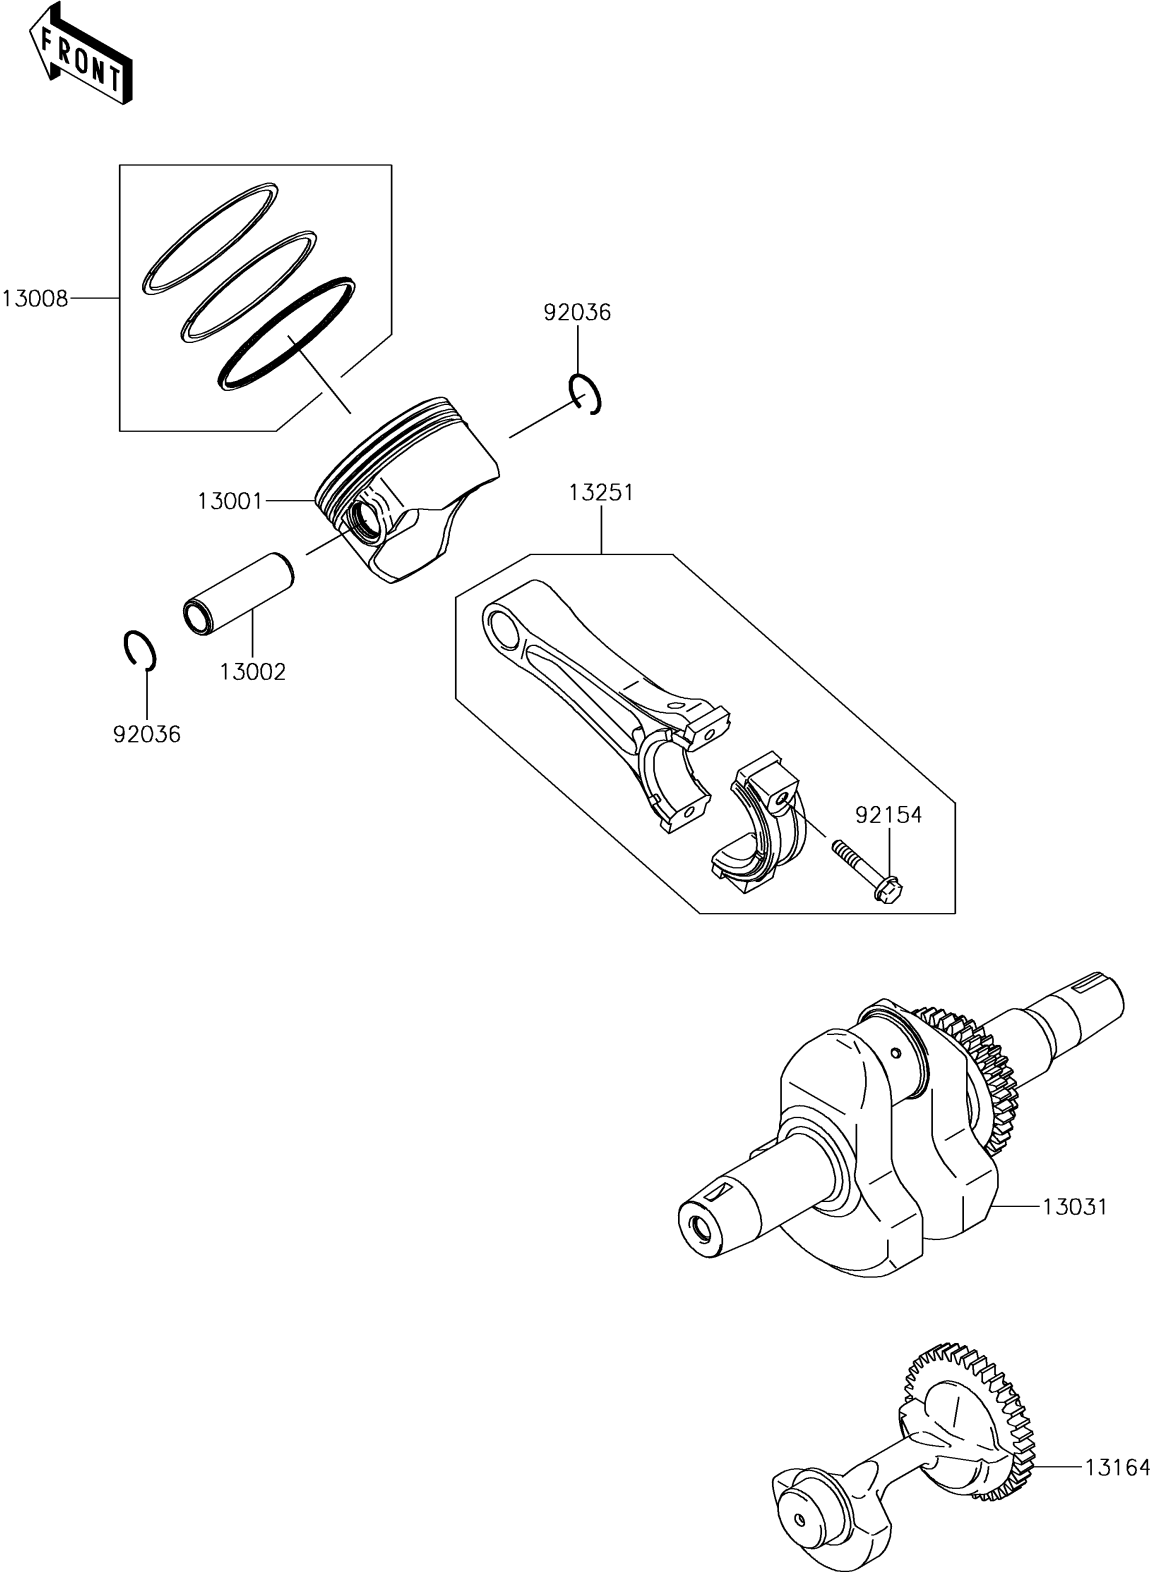

2017 MULE SX™ 4x4 XC PARTS DIAGRAM

Crankshaft/Piston(s)

E1320

2017 MULE SX™ 4x4 XC PARTS LIST

Crankshaft/Piston(s)

ITEM NAME	PART NUMBER	QUANTITY
PISTON-ENGINE (Ref # 13001)	13001-7013	1
PIN-PISTON (Ref # 13002)	13002-7003	1
RING-SET-PISTON (Ref # 13008)	13008-6063	1
CRANKSHAFT-COMP (Ref # 13031)	13031-0760	1
BALANCER-COMP (Ref # 13164)	13164-0012	1
ROD-ASSY-CONNECTING (Ref # 13251)	13251-0049	1
RING-SNAP,PISTON PIN (Ref # 92036)	92036-008	1
BOLT,6X35 (Ref # 92154)	92154-2842	1