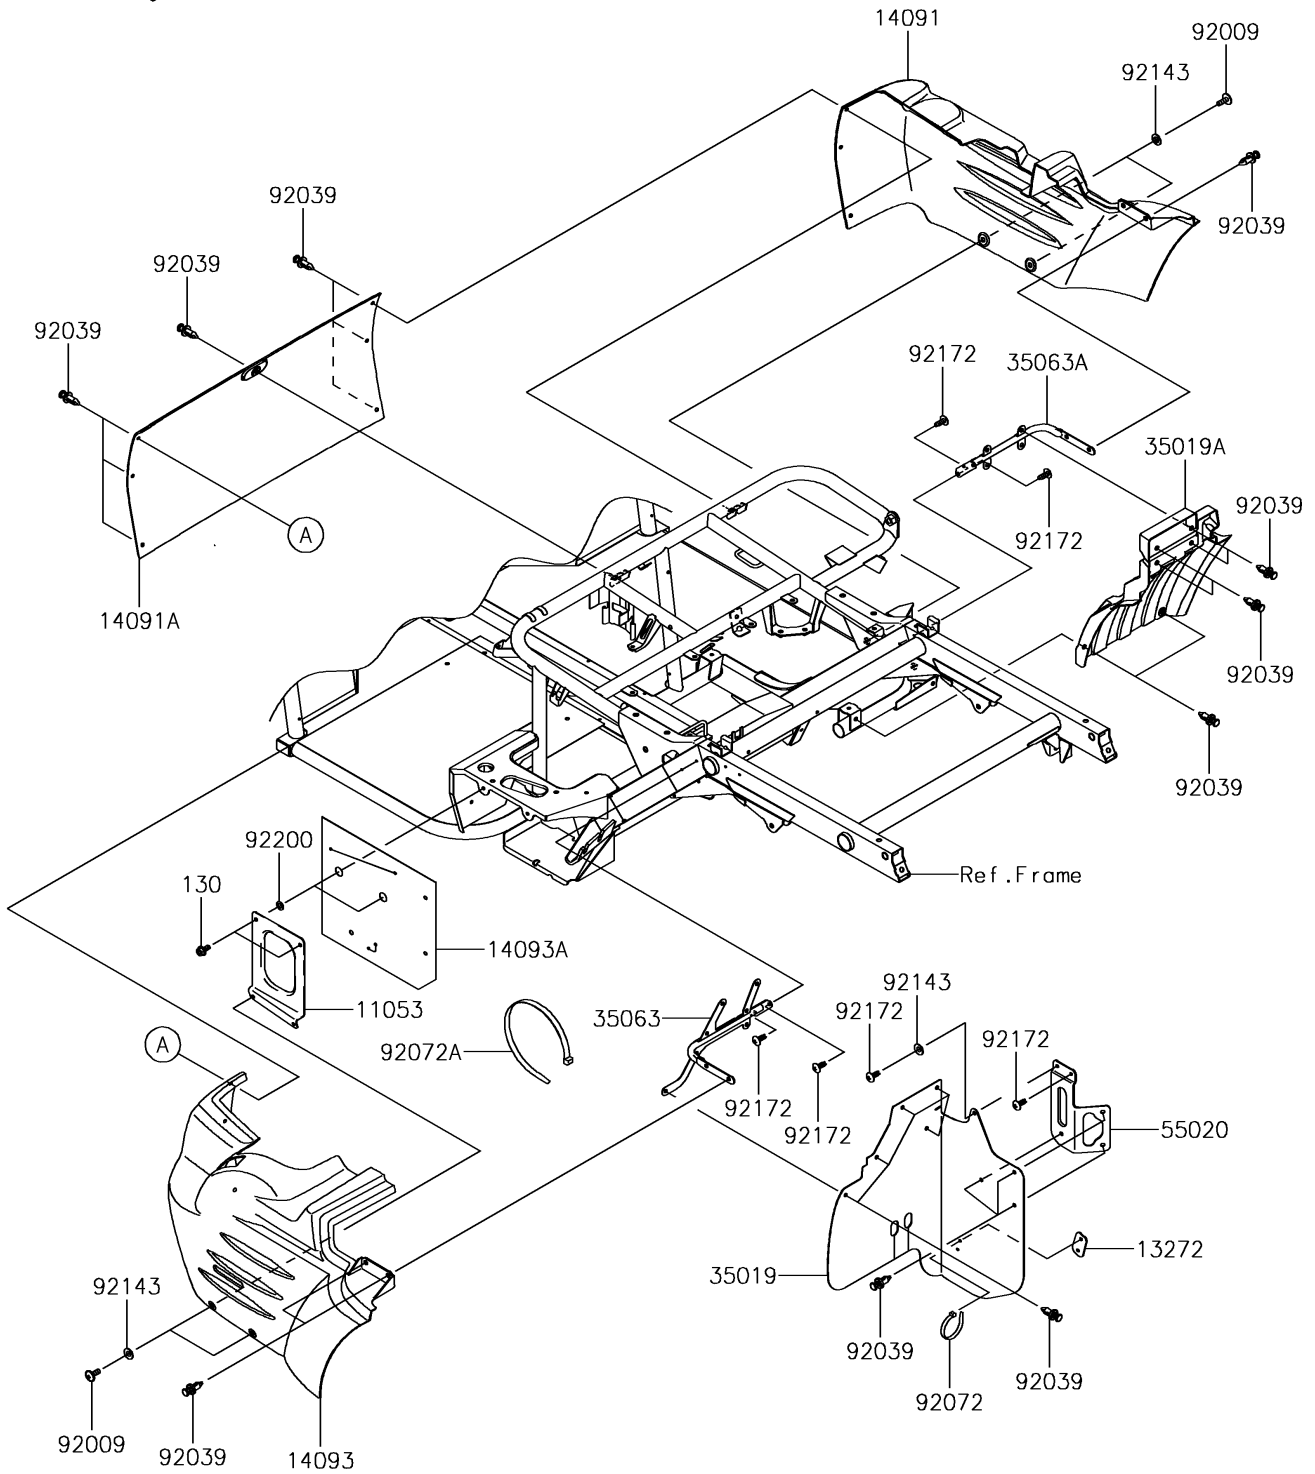

2017 Mule SX PARTS DIAGRAM

Frame Fittings(Rear)

F2131

2017 Mule SX PARTS LIST

Frame Fittings(Rear)

ITEM NAME	PART NUMBER	QUANTITY
BRACKET (Ref # 11053)	11053-0857	1
BOLT-FLANGED,6X12 (Ref # 130)	130BA0612	1
PLATE (Ref # 13272)	13272-7516	1
COVER,REAR SIDE,RH,F.BLACK (Ref # 14091)	14091-0224-6Z	1
COVER,UNDER SEAT,CNT,F.BLACK (Ref # 14091A)	14091-0341-6Z	1
COVER,REAR SIDE,LH,F.BLACK (Ref # 14093)	14093-0500-6Z	1
COVER,BATTERY (Ref # 14093A)	14093-0534	1
FLAP,SIDE COVER,LH (Ref # 35019)	35019-0610	1
FLAP,SIDE COVER,RH (Ref # 35019A)	35019-0612	1
STAY,LH (Ref # 35063)	35063-0784	1
STAY,RH (Ref # 35063A)	35063-1333	1
GUARD,COOLING FAN (Ref # 55020)	55020-7527	1
SCREW,6X16 (Ref # 92009)	92009-1621	1
RIVET (Ref # 92039)	92039-0776	1
BAND,L=188 (Ref # 92072)	92072-1239	1
BAND,L=368.3 (Ref # 92072A)	92072-3872	1
COLLAR (Ref # 92143)	92143-1087	1
SCREW,TAPPING,6X16 (Ref # 92172)	92172-0739	1
WASHER,7.04X12.5X0.6 (Ref # 92200)	92200-0234	1