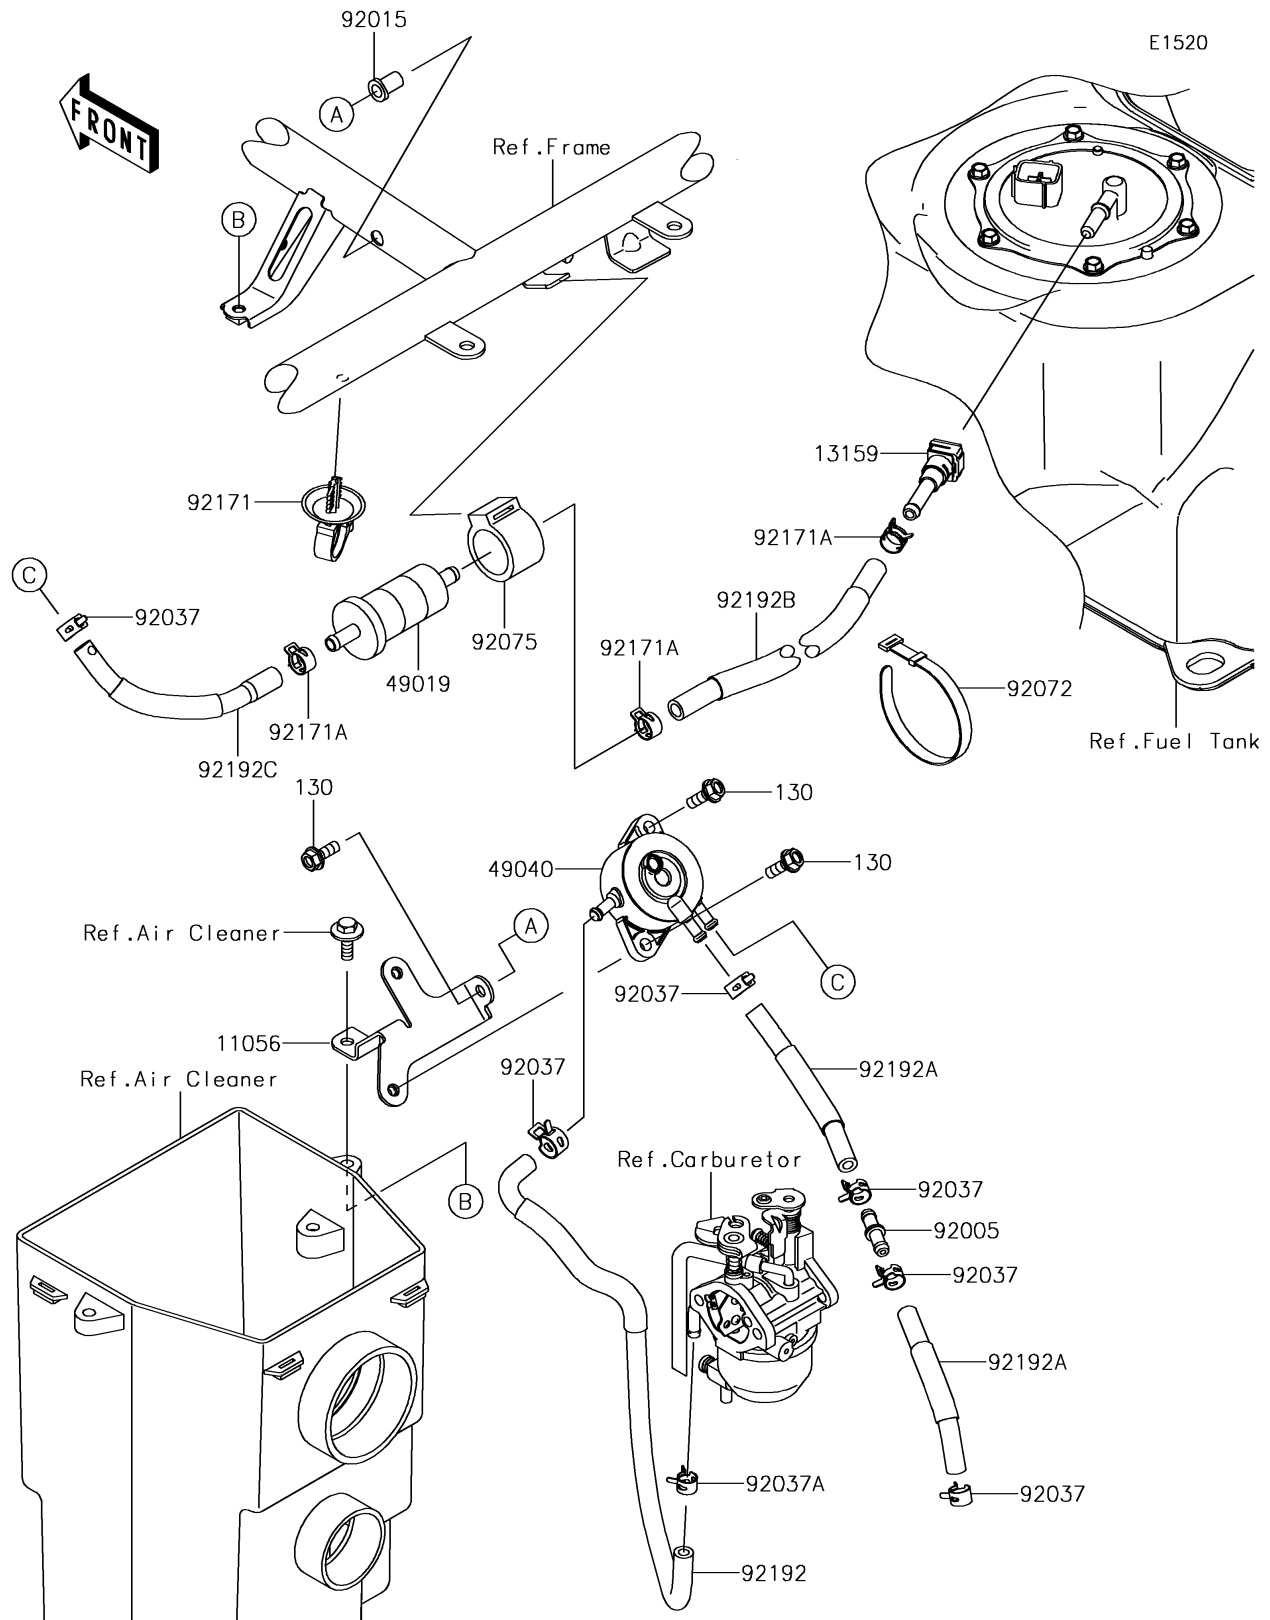

2018 MULE SX™ PARTS DIAGRAM

Fuel Pump

2018 MULE SX™ PARTS LIST

Fuel Pump

ITEM NAME	PART NUMBER	QUANTITY
BRACKET,PUMP-FUEL (Ref # 11056)	11056-4297	1
BOLT-FLANGED,6X16 (Ref # 130)	130BA0616	1
CONNECTOR (Ref # 13159)	13159-0022	1
FILTER-FUEL (Ref # 49019)	49019-1055	1
PUMP-FUEL (Ref # 49040)	49040-7001	1
FITTING (Ref # 92005)	92005-0856	1
NUT,POP,6MM (Ref # 92015)	92015-1759	1
CLAMP,TUBE (Ref # 92037)	92037-1505	1
CLAMP (Ref # 92037A)	92037-2113	1
BAND,L=186 (Ref # 92072)	92072-056	1
DAMPER,FUEL FILTER (Ref # 92075)	92075-1853	1
CLAMP (Ref # 92171)	92171-0453	1
CLAMP (Ref # 92171A)	92171-0515	1
TUBE,CARB.-PUMP FUEL (Ref # 92192)	92192-0826	1
TUBE,CARB.INSULATOR-PUMP (Ref # 92192A)	92192-1613	1
TUBE,TANK-FUEL FILTER (Ref # 92192B)	92192-1689	1
TUBE,FUEL FILTER-FUEL PUMP (Ref # 92192C)	92192-1750	1