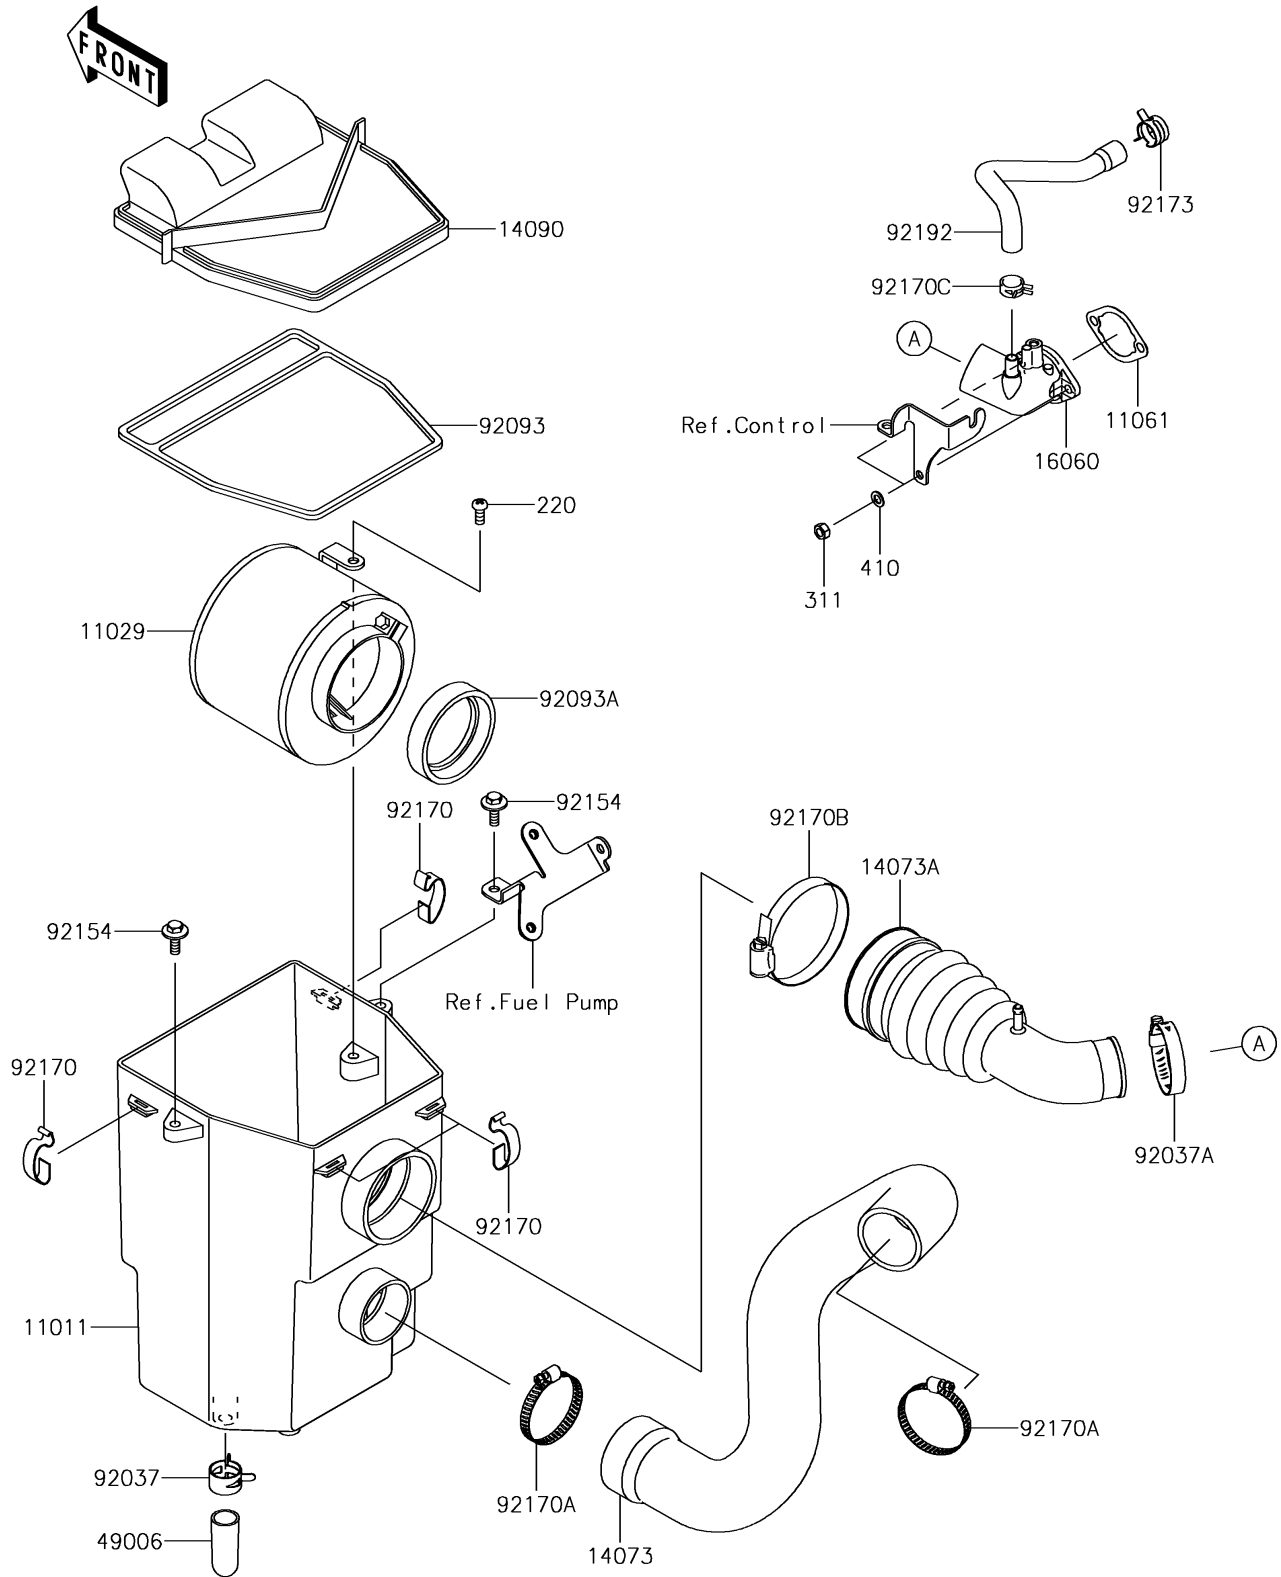

2017 Mule SX PARTS DIAGRAM

Air Cleaner(JHF-JJF)

E1130

2017 Mule SX PARTS LIST

Air Cleaner(JHF-JJF)

ITEM NAME	PART NUMBER	QUANTITY
CASE-AIR FILTER (Ref # 11011)	11011-1367	1
ELEMENT-ASSY-AIR FILTER (Ref # 11029)	11029-1004	1
GASKET,CHOKE (Ref # 11061)	11061-7026	1
DUCT,FRAME-AIR FILTER (Ref # 14073)	14073-0072	1
DUCT,AIR FILTER-IN.PIPE (Ref # 14073A)	14073-0193	1
COVER,AIR FILTER (Ref # 14090)	14090-1106	1
PIPE-INTAKE (Ref # 16060)	16060-2224	1
SCREW-PAN-CROS,6X14 (Ref # 220)	220AA0614	1
NUT-HEX,6MM (Ref # 311)	311AA0600	1
WASHER-PLAIN-SMALL (Ref # 410)	410AA0600	1
BOOT (Ref # 49006)	49006-1351	1
CLAMP,HOSE CLIP (Ref # 92037)	92037-1460	1
CLAMP (Ref # 92037A)	92037-506	1
SEAL,AIR FILTER (Ref # 92093)	92093-1241	1
SEAL,DUST (Ref # 92093A)	92093-1322	1
BOLT,WP,6X20 (Ref # 92154)	92154-1516	1
CLAMP,AIR FILTER (Ref # 92170)	92170-1211	1
CLAMP (Ref # 92170A)	92170-1674	1
CLAMP (Ref # 92170B)	92170-1679	1
CLAMP (Ref # 92170C)	92170-7003	1
CLAMP (Ref # 92173)	92173-7003	1
TUBE,BREATHER (Ref # 92192)	92192-2207	1