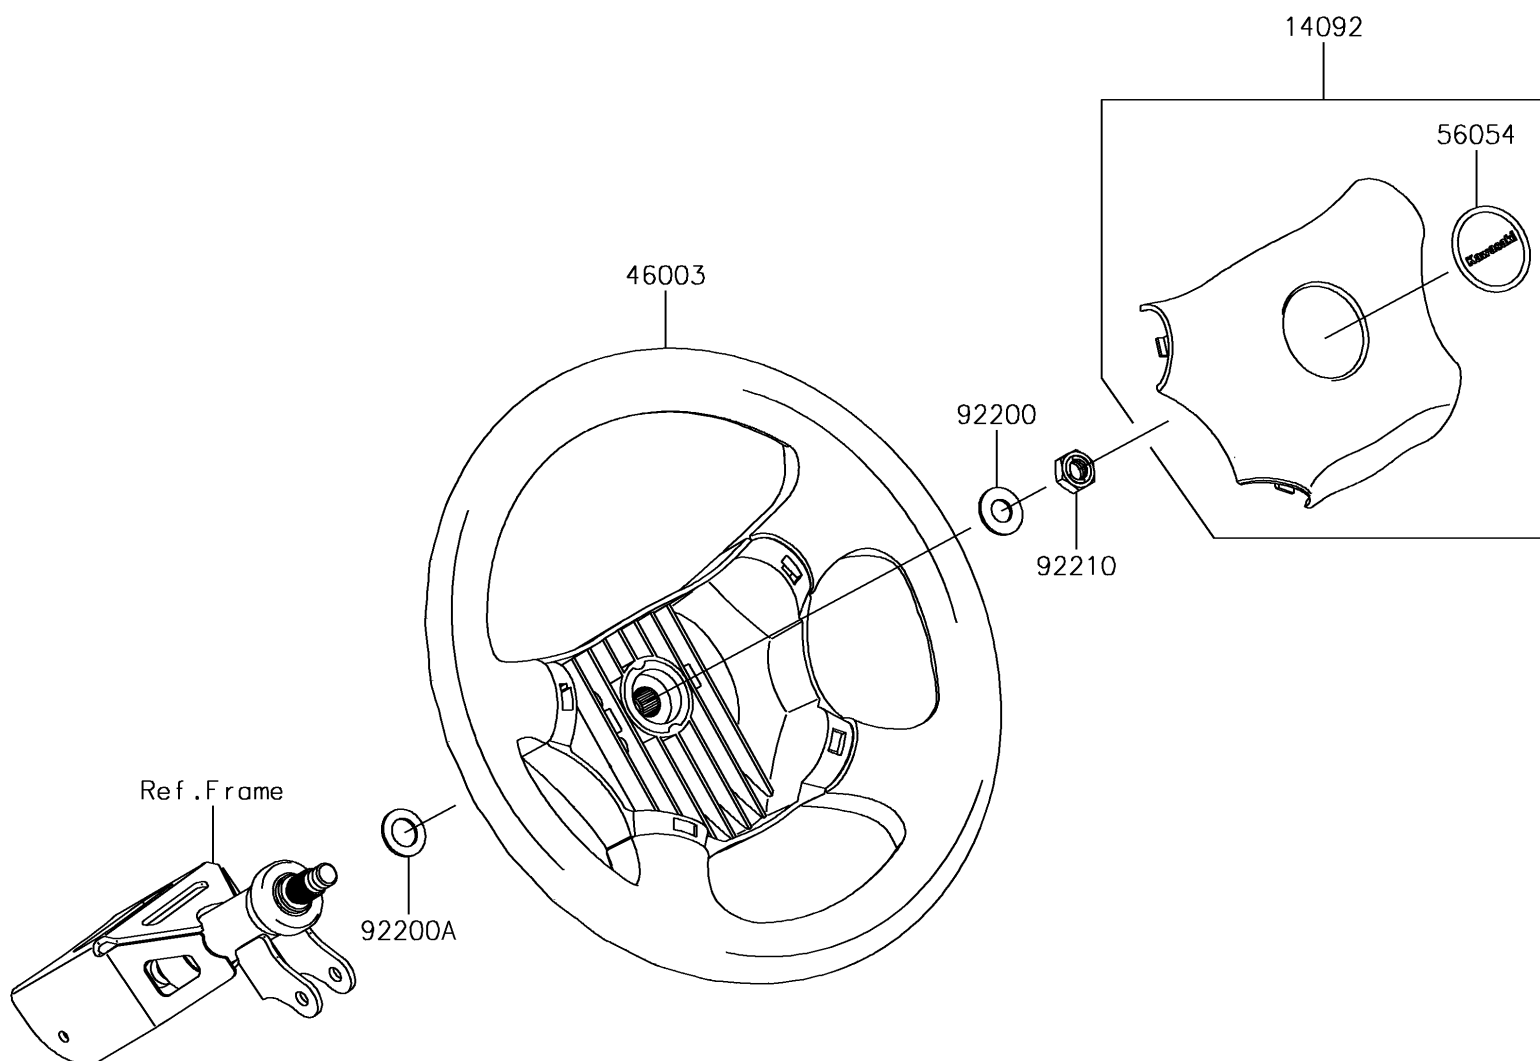

2019 MULE SX™ 4x4 PARTS DIAGRAM

Steering Wheel

F2311

2019 MULE SX™ 4x4 PARTS LIST

Steering Wheel

ITEM NAME	PART NUMBER	QUANTITY
COVER,HORN SWITCH (Ref # 14092)	14092-1029	1
HANDLE (Ref # 46003)	46003-0595	1
MARK,CENTER LOGO,KAWASAKI (Ref # 56054)	56054-1188	1
WASHER,12.1X25X1.6 (Ref # 92200)	92200-0455	1
WASHER,15X25X1.6 (Ref # 92200A)	92200-0460	1
NUT,LOCK,12MM (Ref # 92210)	92210-1249	1