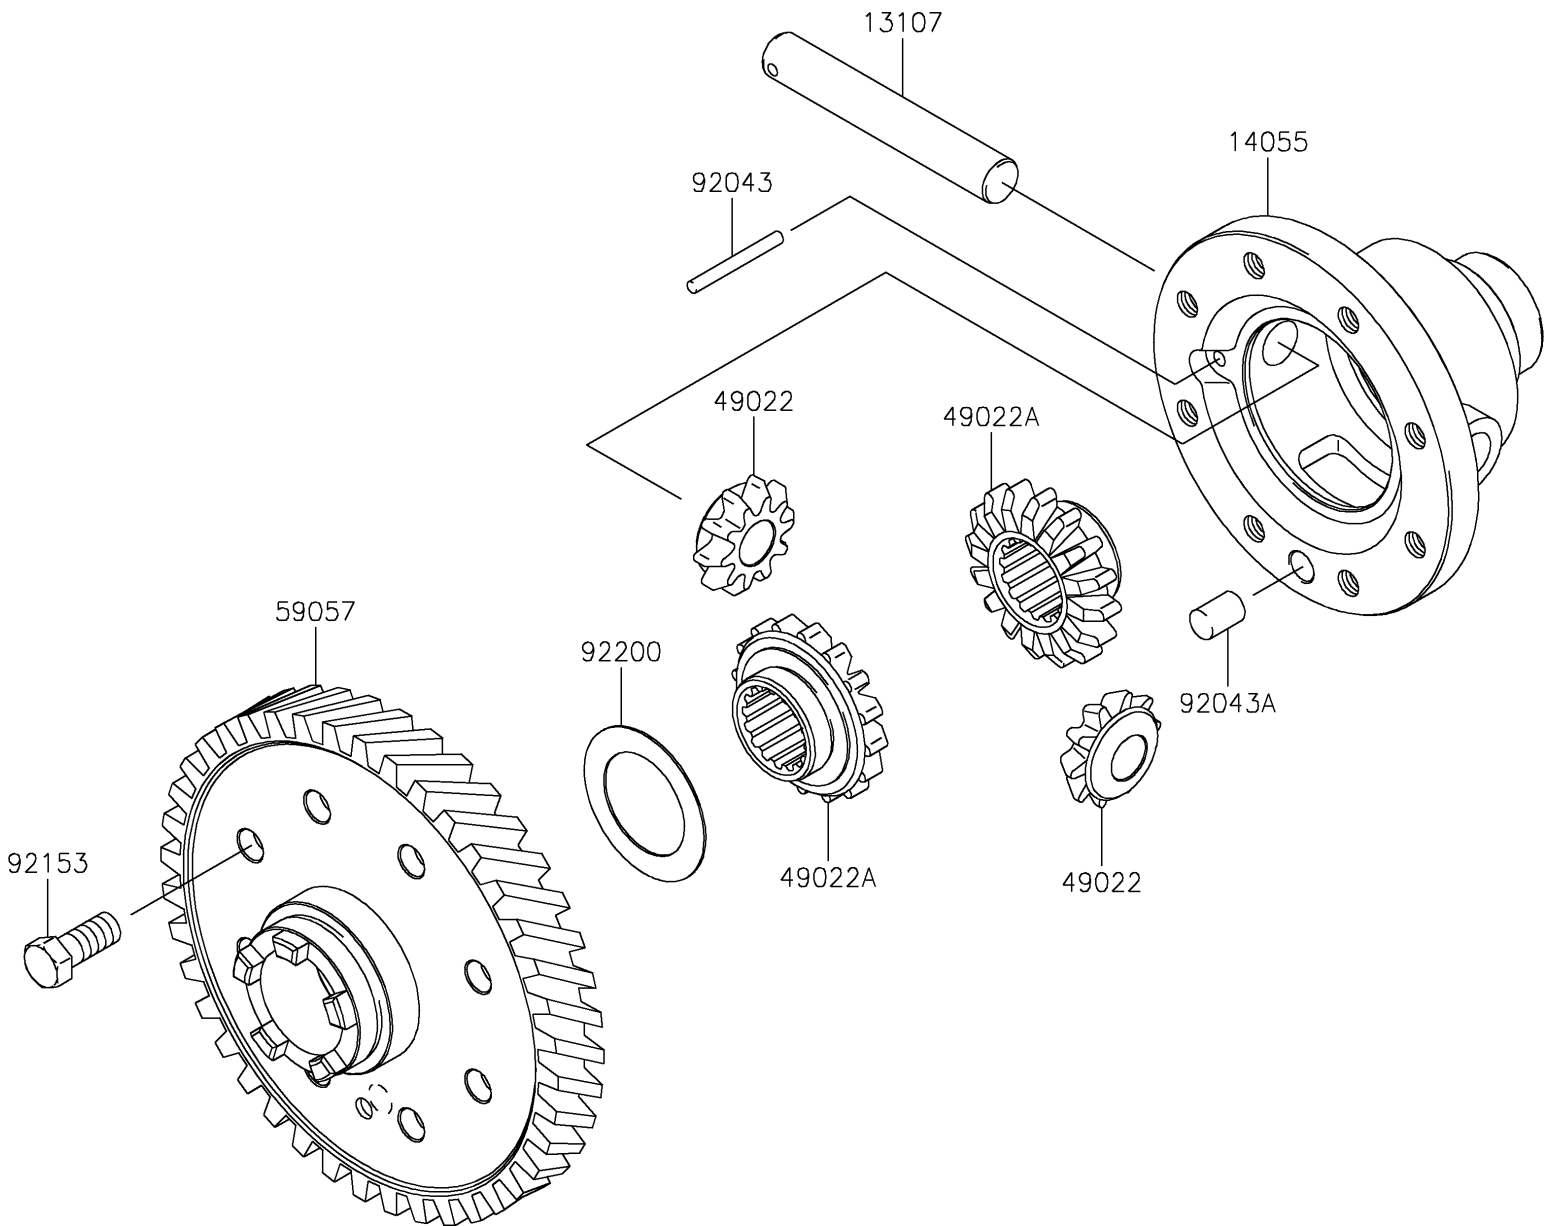

2020 MULE SX™ 4x4 SE FI PARTS DIAGRAM

Differential

E1451

2020 MULE SX™ 4x4 SE FI PARTS LIST

Differential

ITEM NAME	PART NUMBER	QUANTITY
SHAFT,DIFF-GEAR CASE (Ref # 13107)	13107-0042	1
CASE-GEAR,DIFF (Ref # 14055)	14055-0016	1
GEAR-BEVEL,10T (Ref # 49022)	49022-0572	1
GEAR-BEVEL,16T (Ref # 49022A)	49022-0573	1
GEAR-HELICAL,64T (Ref # 59057)	59057-0005	1
PIN,4X37.8 (Ref # 92043)	92043-0052	1
PIN,10X14 (Ref # 92043A)	92043-1506	1
BOLT,10X22 (Ref # 92153)	92153-0590	1
WASHER (Ref # 92200)	92200-1077	1