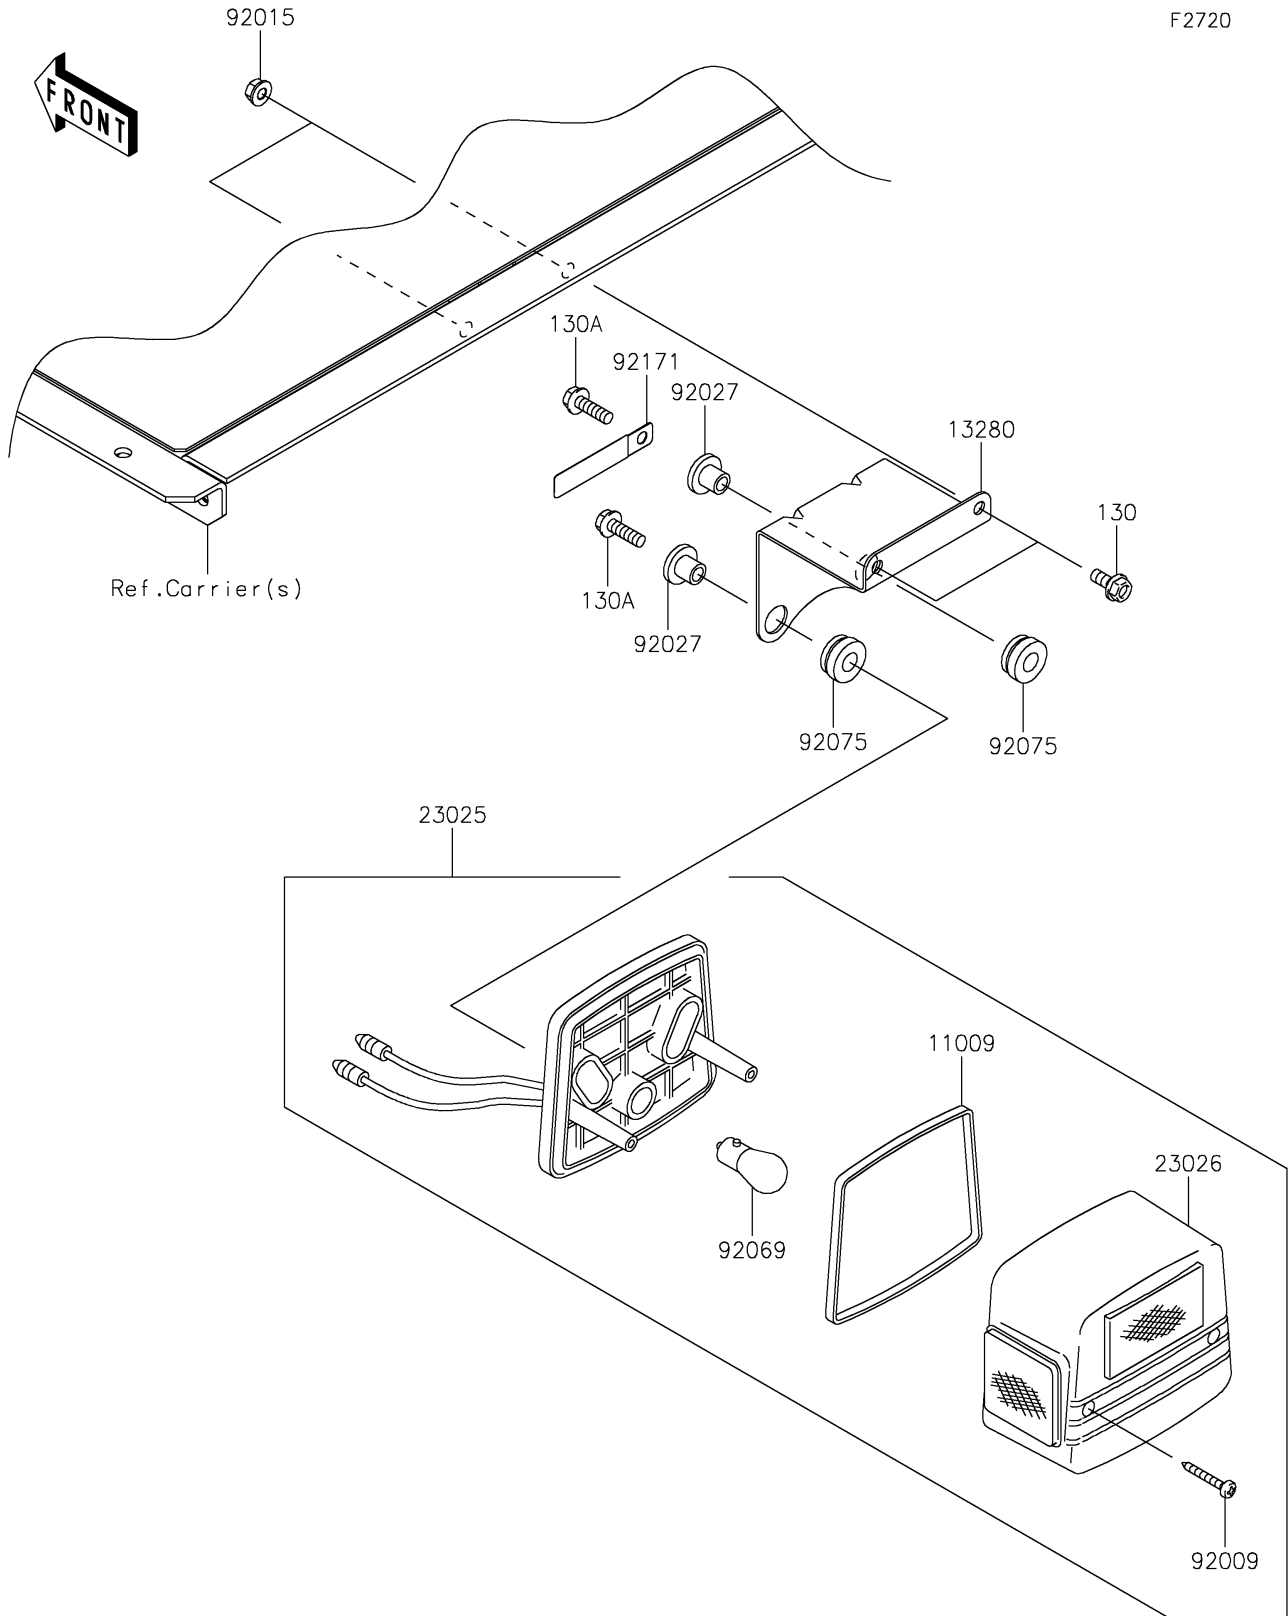

2020 MULE SX™ 4x4 XC LE FI PARTS DIAGRAM

Taillight(s)

F2720

2020 MULE SX™ 4x4 XC LE FI PARTS LIST

Taillight(s)

ITEM NAME	PART NUMBER	QUANTITY
GASKET, TAIL LAMP (Ref # 11009)	11009-1215	1
BOLT-FLANGED, 6X14 (Ref # 130)	130BA0614	2
BOLT-FLANGED, 6X20 (Ref # 130A)	130BA0620	2
HOLDER, TAIL LAMP (Ref # 13280)	13280-0079	1
LAMP-TAIL (Ref # 23025)	23025-1042	1
LENS, TAIL LAMP (Ref # 23026)	23026-1019	1
SCREW, TAPPING, 4X25 (Ref # 92009)	92009-1069	2
NUT, FLANGED, 6MM (Ref # 92015)	92015-1367	2
COLLAR, L=11.1 (Ref # 92027)	92027-194	2
BULB, 12V 21/5W (Ref # 92069)	92069-1011	1
DAMPER (Ref # 92075)	92075-277	2
CLAMP, L=60 (Ref # 92171)	92171-0652	1