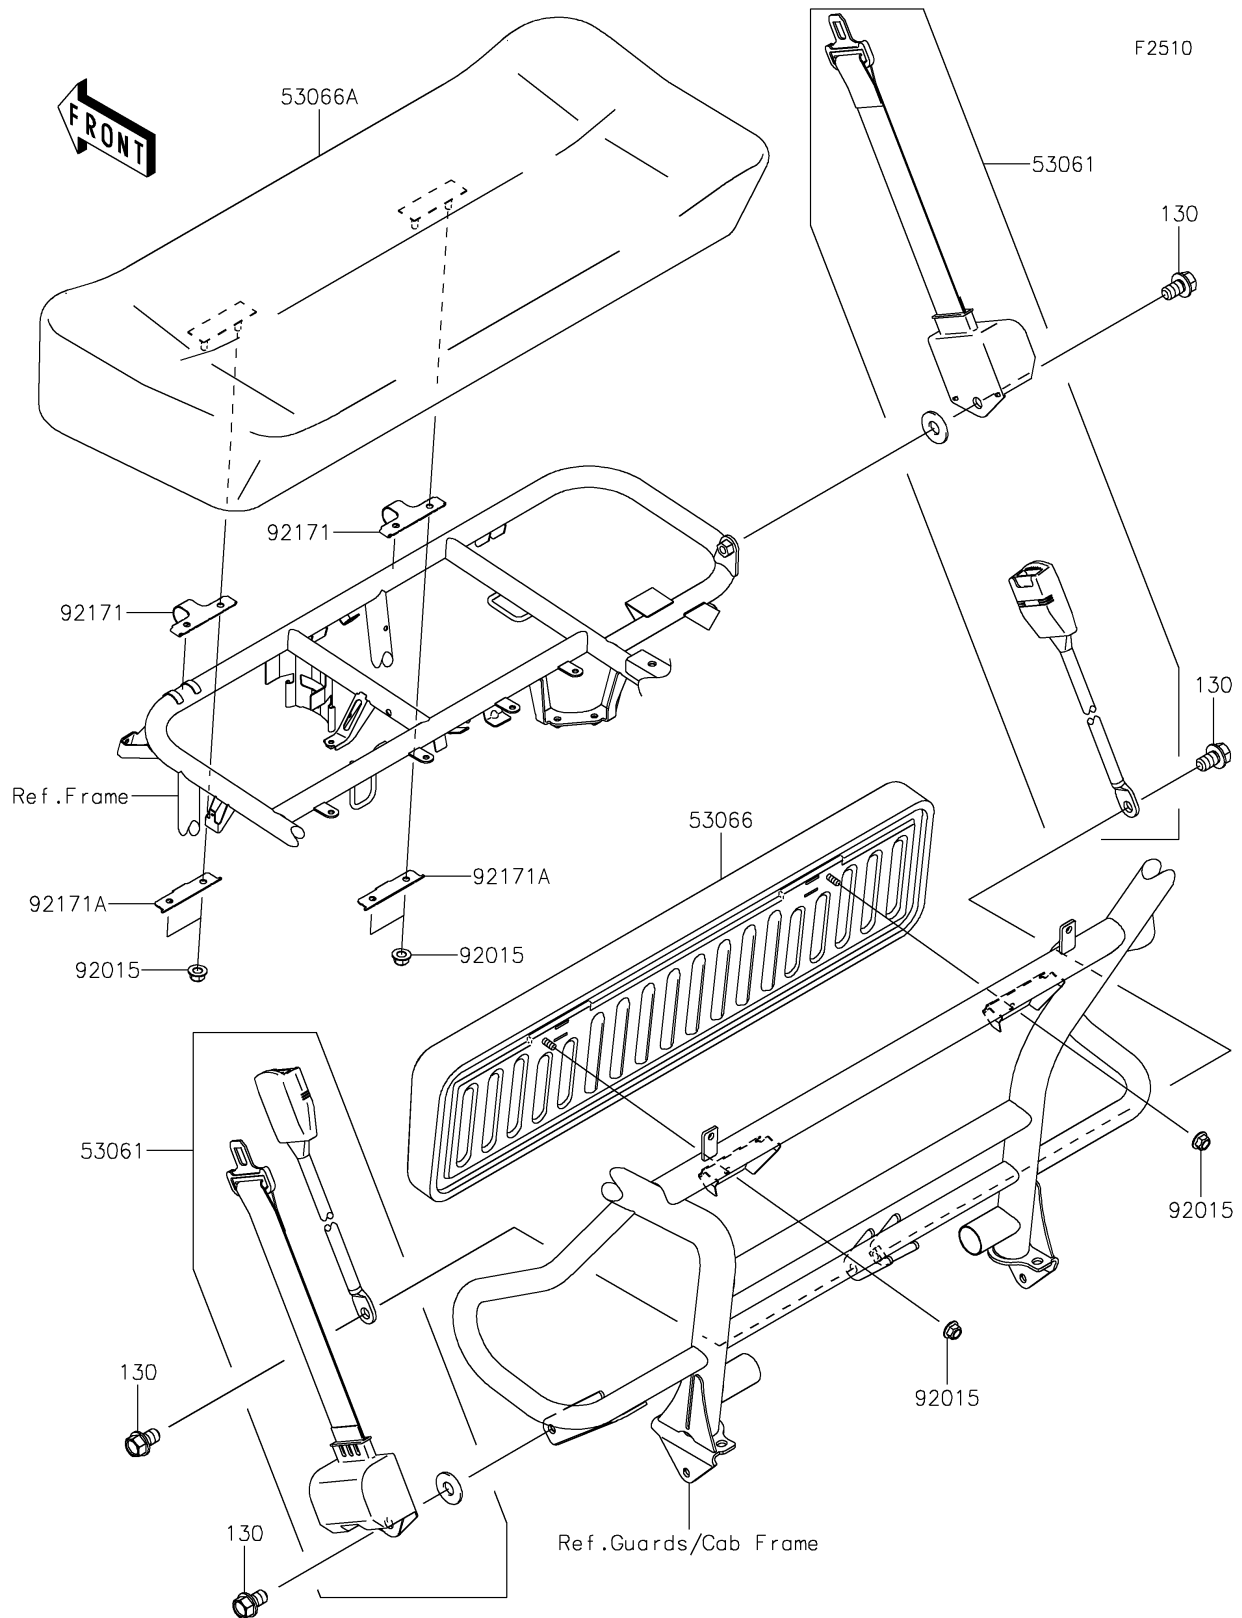

2020 MULE SX™ 4x4 XC LE FI PARTS DIAGRAM

Seat

2020 MULE SX™ 4x4 XC LE FI PARTS LIST

Seat

ITEM NAME	PART NUMBER	QUANTITY
BOLT-FLANGED,12X20 (Ref # 130)	130BA1220	1
BELT-SEAT (Ref # 53061)	53061-0050	1
SEAT-ASSY,BACK,BLACK (Ref # 53066)	53066-0270-MA	1
SEAT-ASSY,CUSHION,BLACK (Ref # 53066A)	53066-0605-MA	1
NUT,FLANGED,LOCK,8MM (Ref # 92015)	92015-1668	1
CLAMP (Ref # 92171)	92171-0441	1
CLAMP (Ref # 92171A)	92171-0442	1