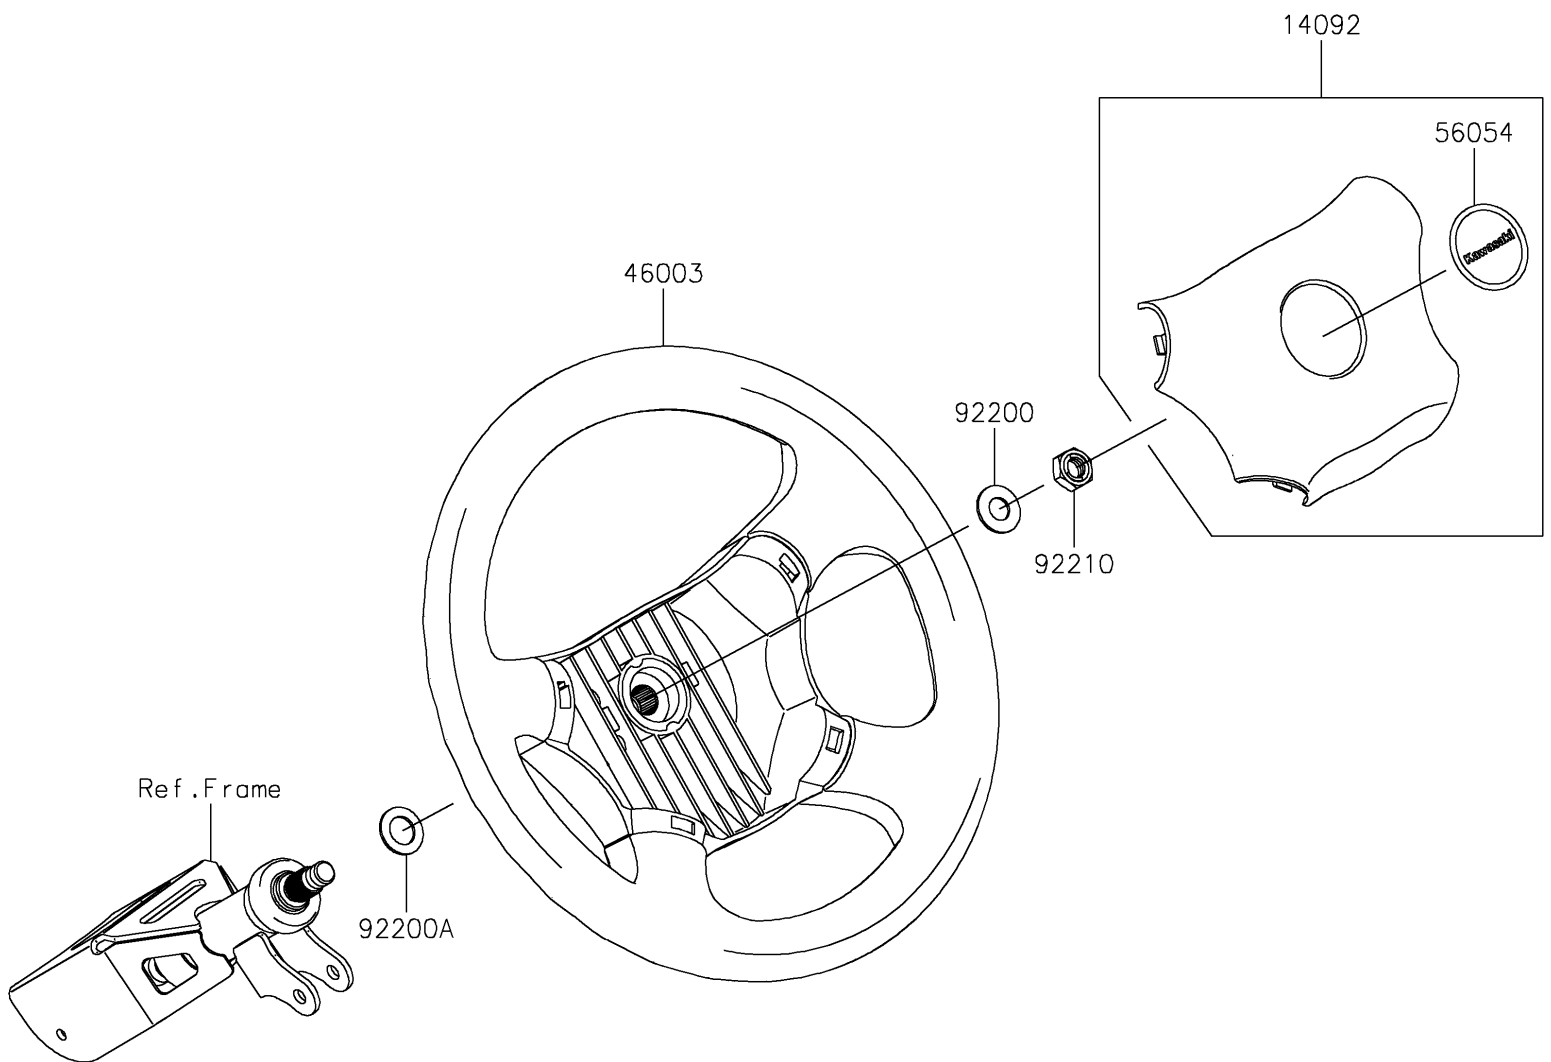

2020 MULE SX™ 4x4 XC LE FI PARTS DIAGRAM

Steering Wheel

F2311

2020 MULE SX™ 4x4 XC LE FI PARTS LIST

Steering Wheel

ITEM NAME	PART NUMBER	QUANTITY
COVER,HORN SWITCH (Ref # 14092)	14092-1029	1
HANDLE (Ref # 46003)	46003-0595	1
MARK,CENTER LOGO,KAWASAKI (Ref # 56054)	56054-1188	1
WASHER,12.1X25X1.6 (Ref # 92200)	92200-0455	1
WASHER,15X25X1.6 (Ref # 92200A)	92200-0460	1
NUT,LOCK,12MM (Ref # 92210)	92210-1249	1