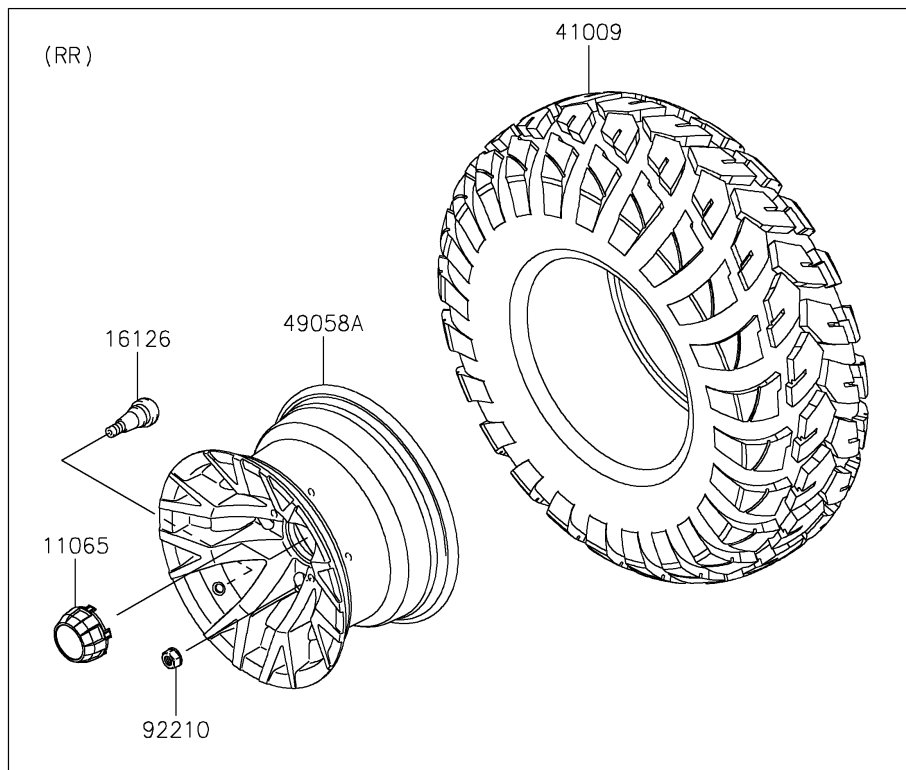

2020 MULE SX™ 4x4 XC LE FI PARTS DIAGRAM

Wheels/Tires

F2210

2020 MULE SX™ 4x4 XC LE FI PARTS LIST

Wheels/Tires

ITEM NAME	PART NUMBER	QUANTITY
CAP,WHEEL,F.BLACK (Ref # 11065)	11065-0893-6Z	4
VALVE (Ref # 16126)	16126-4001	4
TIRE,26X9.00R12 4PR,FRONTIER (Ref # 41009)	41009-0696	4
WHEEL,FR,12X7.5AT,BLACK (Ref # 49058)	49058-0635-31D	2
WHEEL,RR,12X7.5AT,BLACK (Ref # 49058A)	49058-0636-31D	2
NUT,LOCK,10MM (Ref # 92210)	92210-1204	16