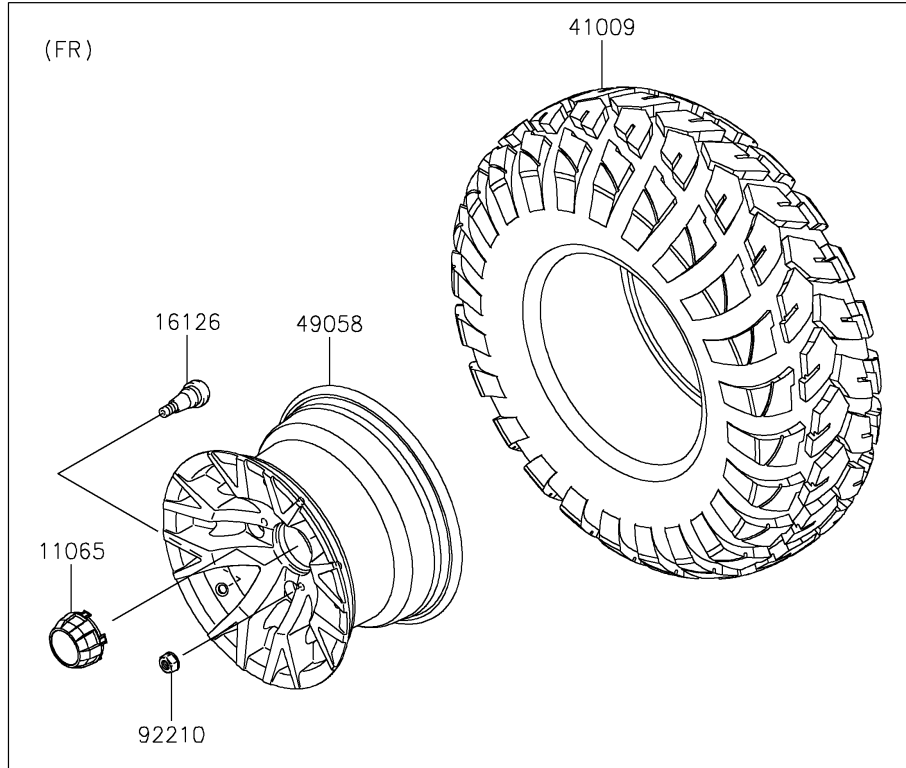

2020 MULE SX™ 4x4 XC LE FI PARTS DIAGRAM

Wheels/Tires

F2210

2020 MULE SX™ 4x4 XC LE FI PARTS LIST

Wheels/Tires

ITEM NAME	PART NUMBER	QUANTITY
CAP,WHEEL,F.BLACK (Ref # 11065)	11065-0893-6Z	4
VALVE (Ref # 16126)	16126-4001	4
TIRE,26X9.00R12 4PR,FRONTIER (Ref # 41009)	41009-0696	4
WHEEL,FR,12X7.5AT,BLACK (Ref # 49058)	49058-0635-31D	2
WHEEL,RR,12X7.5AT,BLACK (Ref # 49058A)	49058-0636-31D	2
NUT,LOCK,10MM (Ref # 92210)	92210-1204	16