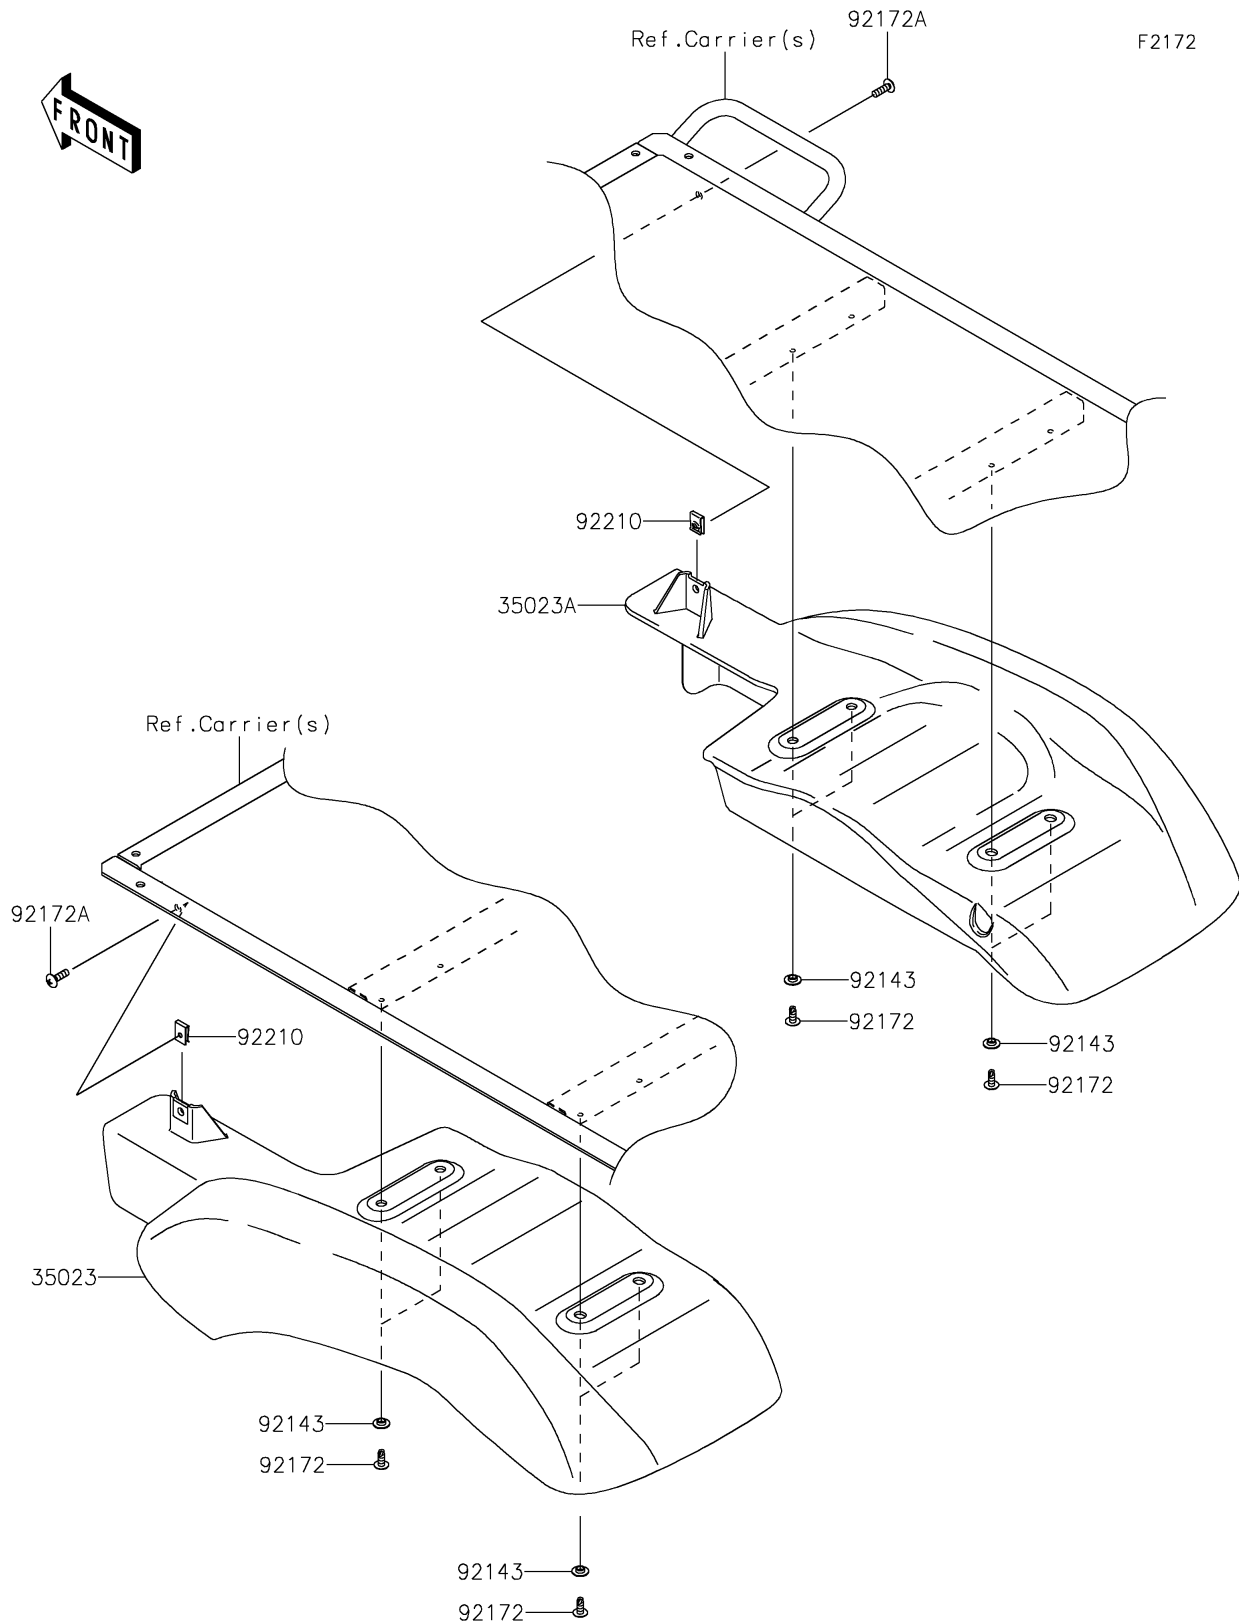

## 2020 MULE SX™ 4x4 XC LE FI PARTS DIAGRAM

Rear Fender(s)

## 2020 MULE SX™ 4x4 XC LE FI PARTS LIST

Rear Fender(s)

ITEM NAME	PART NUMBER	QUANTITY
FENDER-REAR,LH,F.BLACK (Ref # 35023)	35023-0045-6Z	1
FENDER-REAR,RH,F.BLACK (Ref # 35023A)	35023-0046-6Z	1
COLLAR (Ref # 92143)	92143-1087	1
SCREW,TAPPING,6X16 (Ref # 92172)	92172-0739	1
SCREW,TAPPING,6X20 (Ref # 92172A)	92172-0883	1
NUT,LEAF SPRING,6MM (Ref # 92210)	92210-0624	1