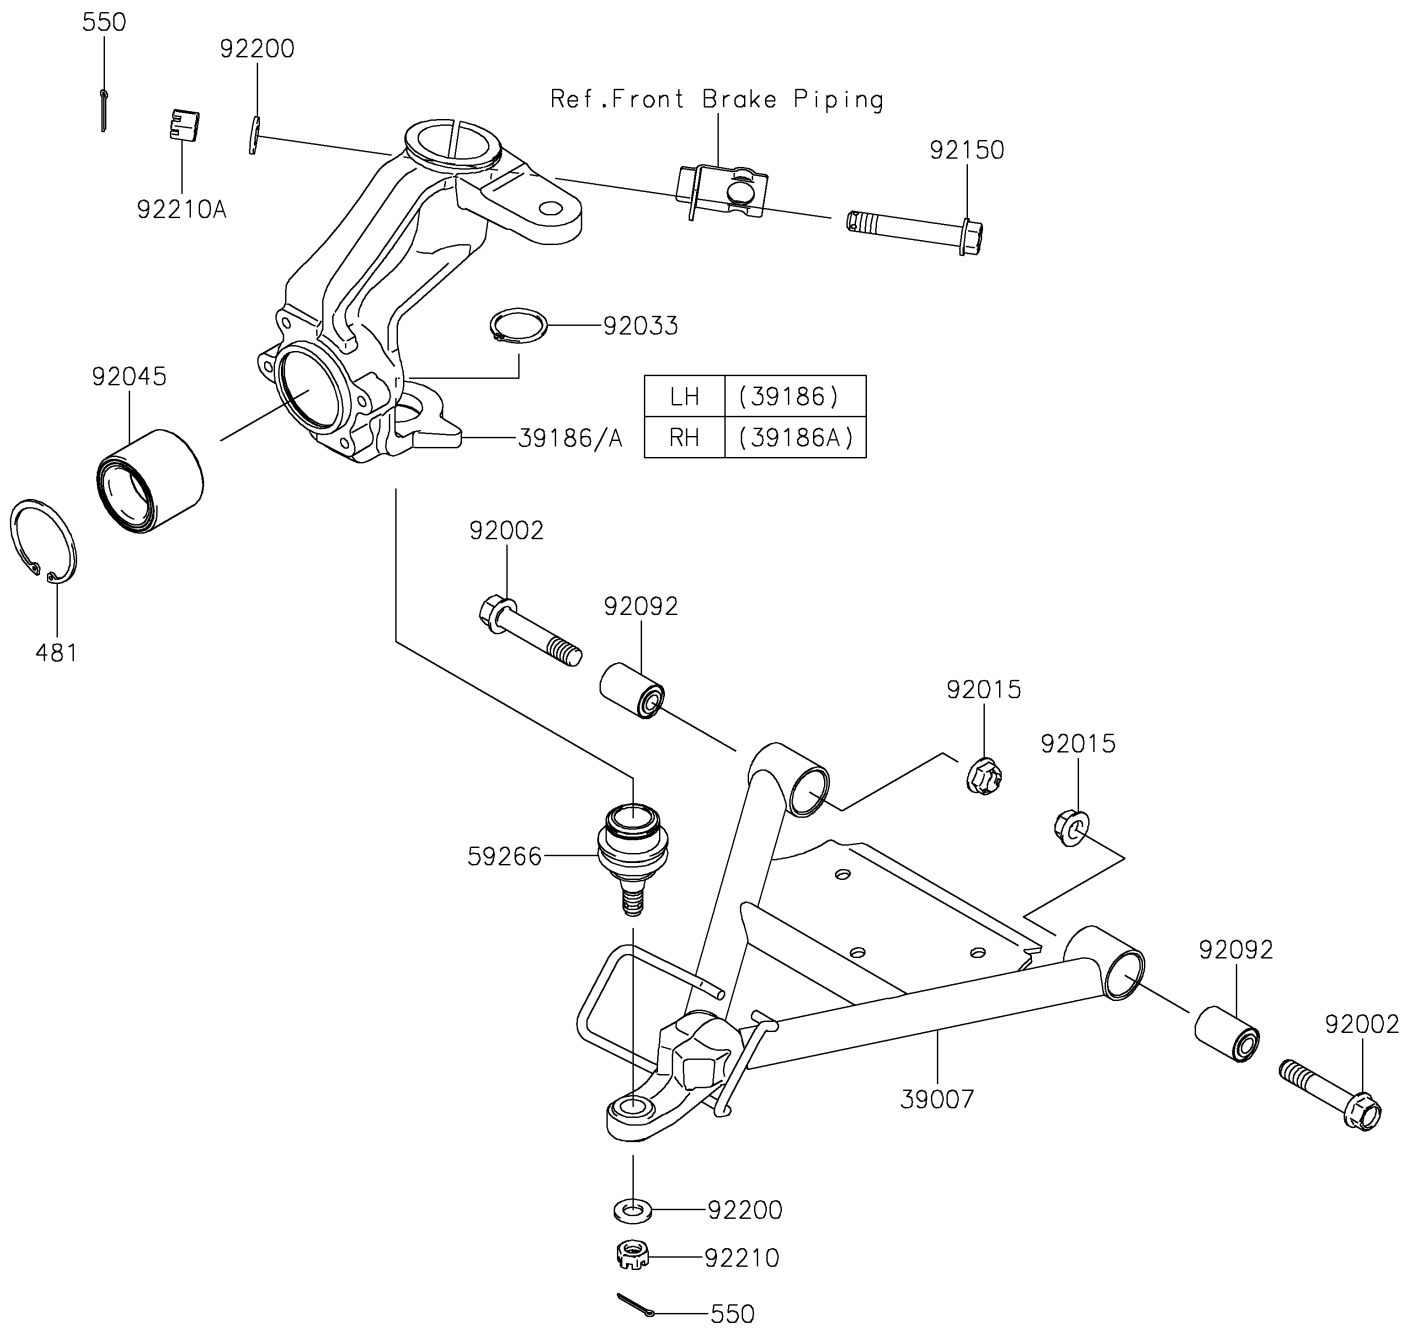

2020 MULE SX™ 4x4 XC LE FI PARTS DIAGRAM

Suspension

F2150

2020 MULE SX™ 4x4 XC LE FI PARTS LIST

Suspension

ITEM NAME	PART NUMBER	QUANTITY
ARM-SUSP (Ref # 39007)	39007-0397	1
KNUCKLE,LH (Ref # 39186)	39186-0314	1
KNUCKLE,RH (Ref # 39186A)	39186-0315	1
CIRCLIP-TYPE-C,52MM (Ref # 481)	481J5200	1
PIN-COTTER,3.0X25 (Ref # 550)	550AA3025	1
JOINT-BALL (Ref # 59266)	59266-1080	1
BOLT,ROD,12MM (Ref # 92002)	92002-1757	1
NUT,12MM (Ref # 92015)	92015-1706	1
RING-SNAP,C-TYPE,32MM (Ref # 92033)	92033-1262	1
BEARING-BALL,DAC2552W-7CS31 (Ref # 92045)	92045-0028	1
BUSHING-RUBBER (Ref # 92092)	92092-005	1
BOLT,FLANGED,12X72 (Ref # 92150)	92150-1356	1
WASHER,12.3X23X2.3 (Ref # 92200)	92200-1004	1
NUT,CASTLE,12MM (Ref # 92210)	92210-0395	1
NUT,12MM (Ref # 92210A)	92210-7501	1