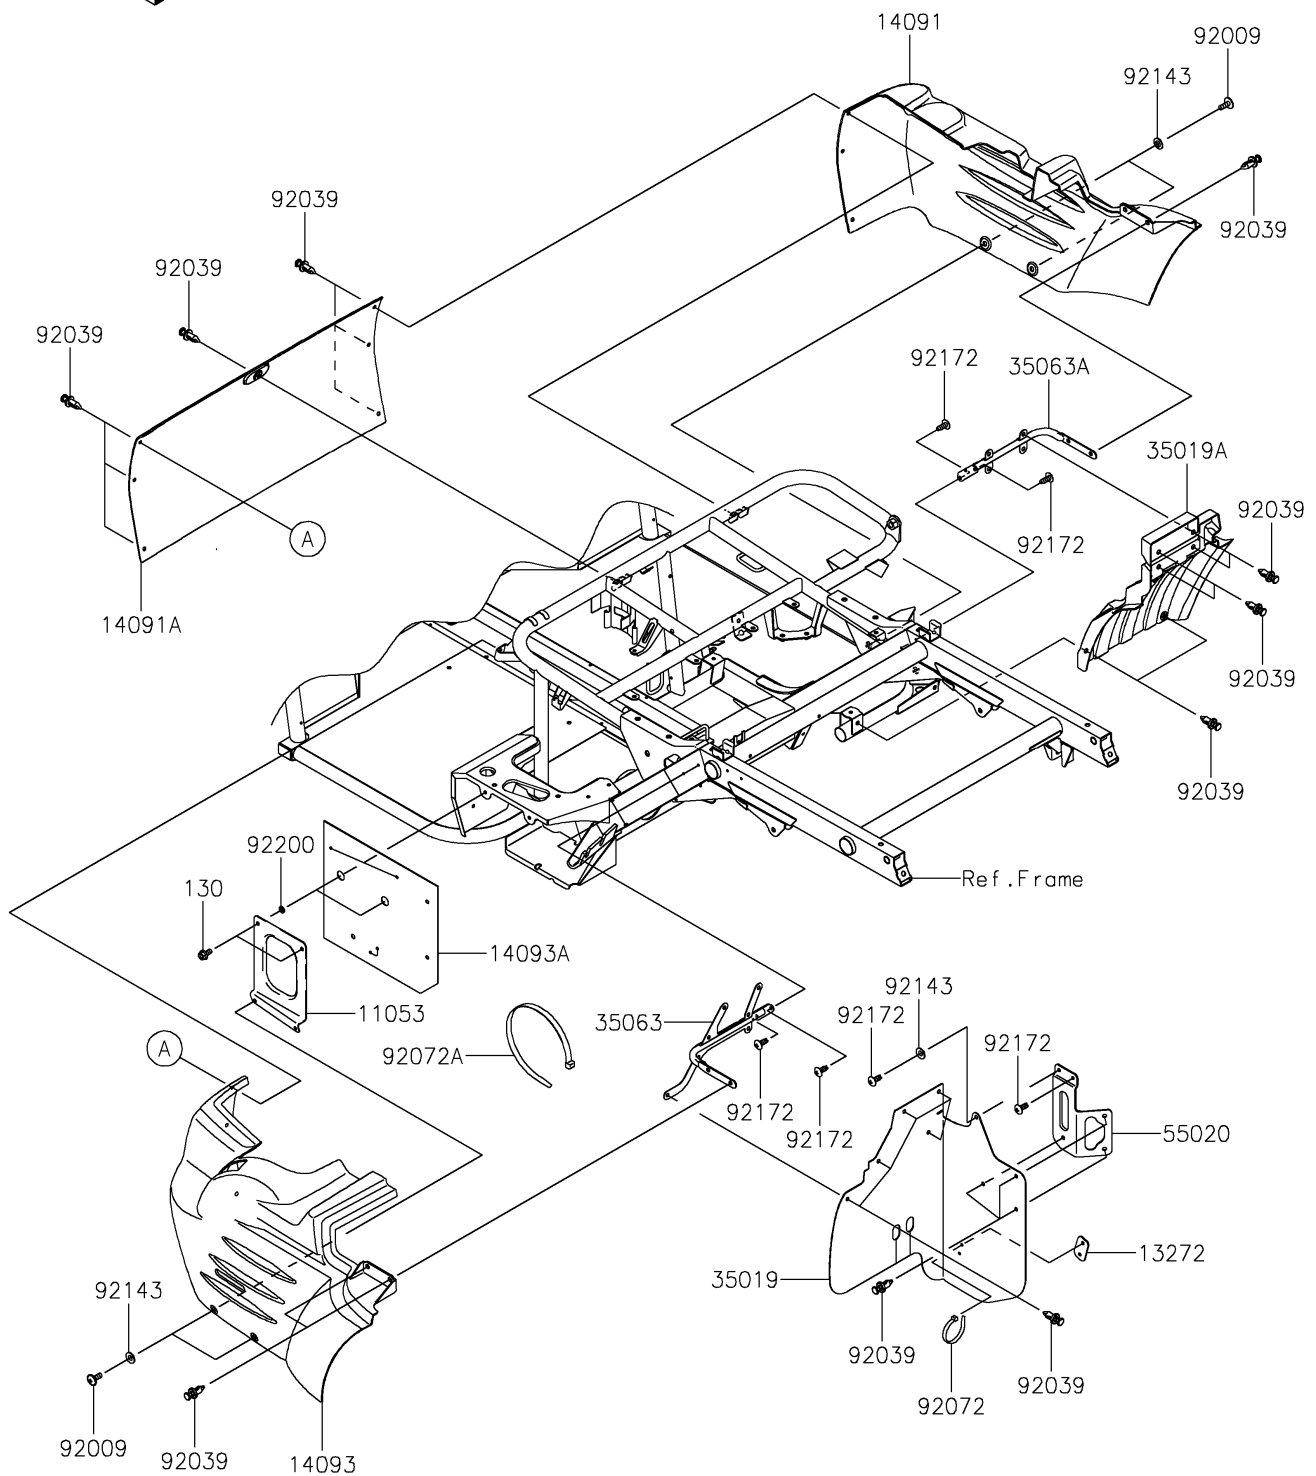

2020 MULE SX™ 4x4 XC LE FI PARTS DIAGRAM

Frame Fittings(Rear)

F2131

2020 MULE SX™ 4x4 XC LE FI PARTS LIST

Frame Fittings(Rear)

ITEM NAME	PART NUMBER	QUANTITY
BRACKET (Ref # 11053)	11053-0857	1
BOLT-FLANGED,6X12 (Ref # 130)	130BA0612	1
PLATE (Ref # 13272)	13272-7516	1
COVER,REAR SIDE,RH,F.BLACK (Ref # 14091)	14091-0224-6Z	1
COVER,UNDER SEAT,CNT,F.BLACK (Ref # 14091A)	14091-0341-6Z	1
COVER,REAR SIDE,LH,F.BLACK (Ref # 14093)	14093-0500-6Z	1
COVER,BATTERY (Ref # 14093A)	14093-0750	1
FLAP,SIDE COVER,LH (Ref # 35019)	35019-0610	1
FLAP,SIDE COVER,RH (Ref # 35019A)	35019-0612	1
STAY,LH (Ref # 35063)	35063-0784	1
STAY,RH (Ref # 35063A)	35063-1333	1
GUARD,COOLING FAN (Ref # 55020)	55020-7527	1
SCREW,6X16 (Ref # 92009)	92009-1621	1
RIVET (Ref # 92039)	92039-0776	1
BAND,L=188 (Ref # 92072)	92072-1239	1
BAND,L=368.3 (Ref # 92072A)	92072-3872	1
COLLAR (Ref # 92143)	92143-1087	1
SCREW,TAPPING,6X16 (Ref # 92172)	92172-0739	1
WASHER,7.2X14.3X1.6 (Ref # 92200)	92200-2207	1