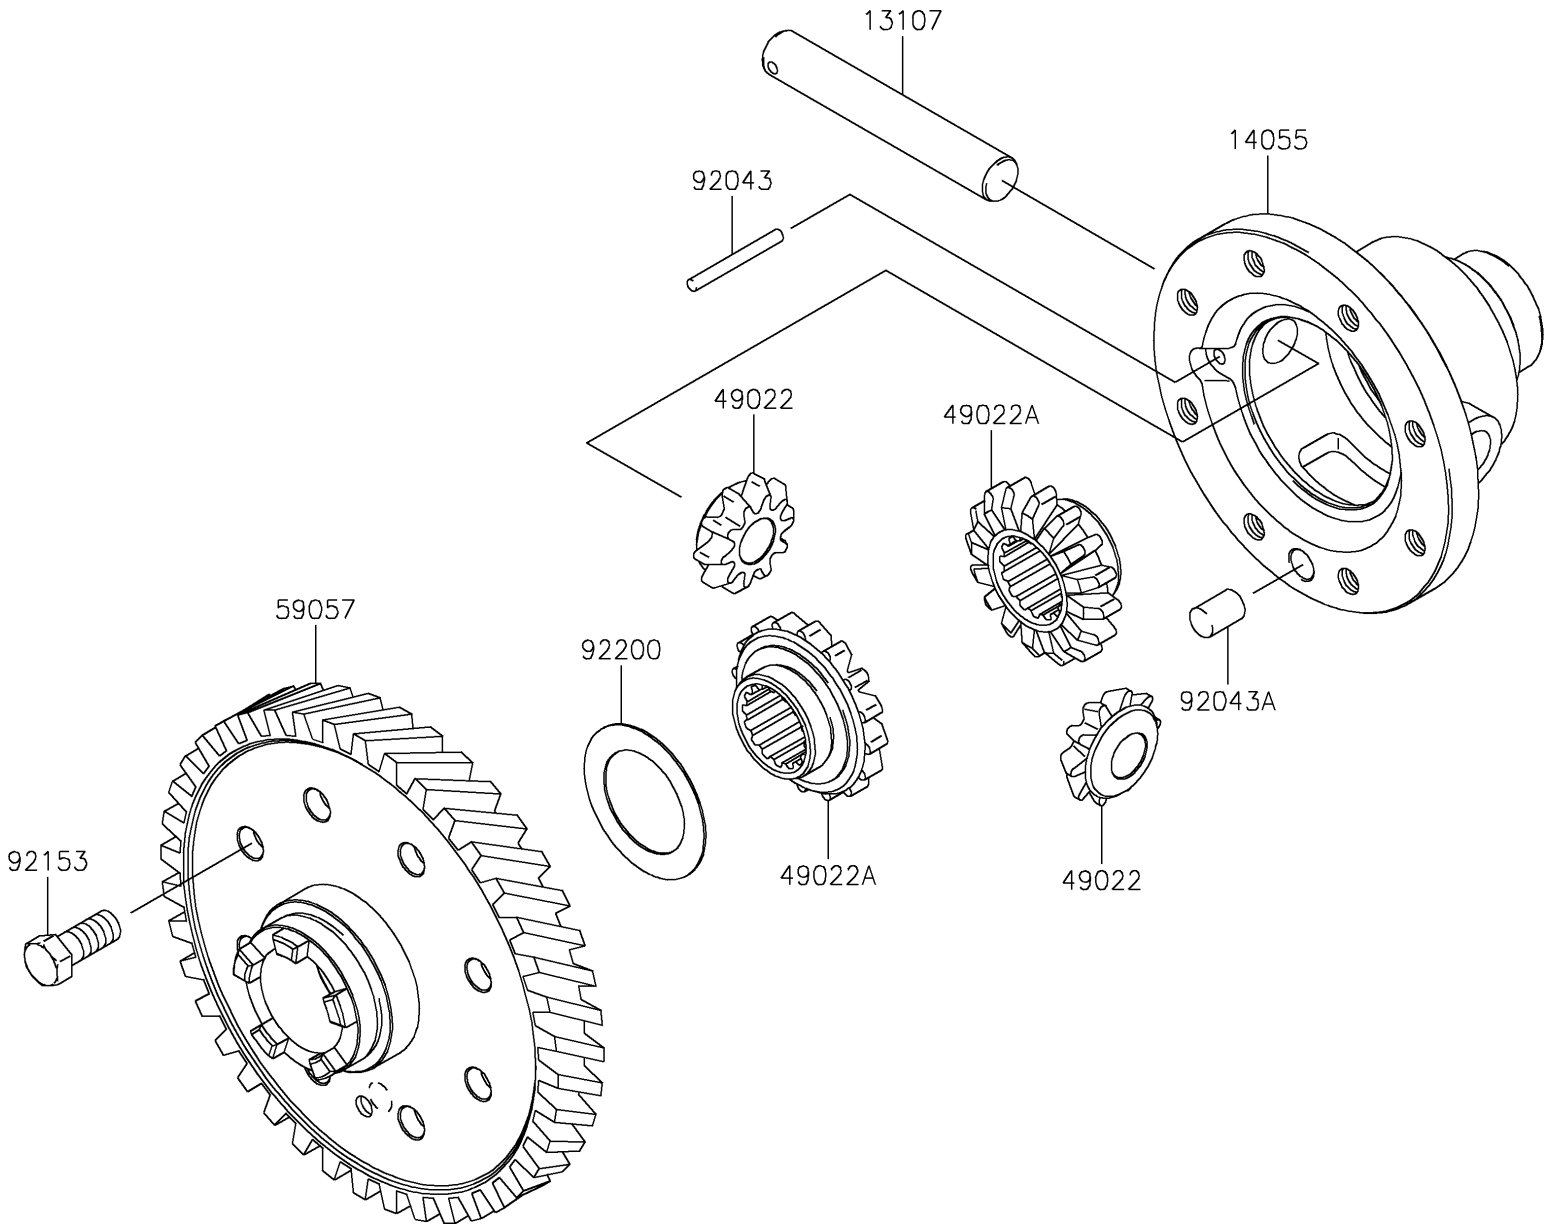

## 2020 MULE SX™ 4x4 XC LE FI PARTS DIAGRAM

Differential

E1451

## 2020 MULE SX™ 4x4 XC LE FI PARTS LIST

Differential

ITEM NAME	PART NUMBER	QUANTITY
SHAFT,DIFF-GEAR CASE (Ref # 13107)	13107-0042	1
CASE-GEAR,DIFF (Ref # 14055)	14055-0016	1
GEAR-BEVEL,10T (Ref # 49022)	49022-0572	1
GEAR-BEVEL,16T (Ref # 49022A)	49022-0573	1
GEAR-HELICAL,64T (Ref # 59057)	59057-0005	1
PIN,4X37.8 (Ref # 92043)	92043-0052	1
PIN,10X14 (Ref # 92043A)	92043-1506	1
BOLT,10X22 (Ref # 92153)	92153-0590	1
WASHER (Ref # 92200)	92200-1077	1