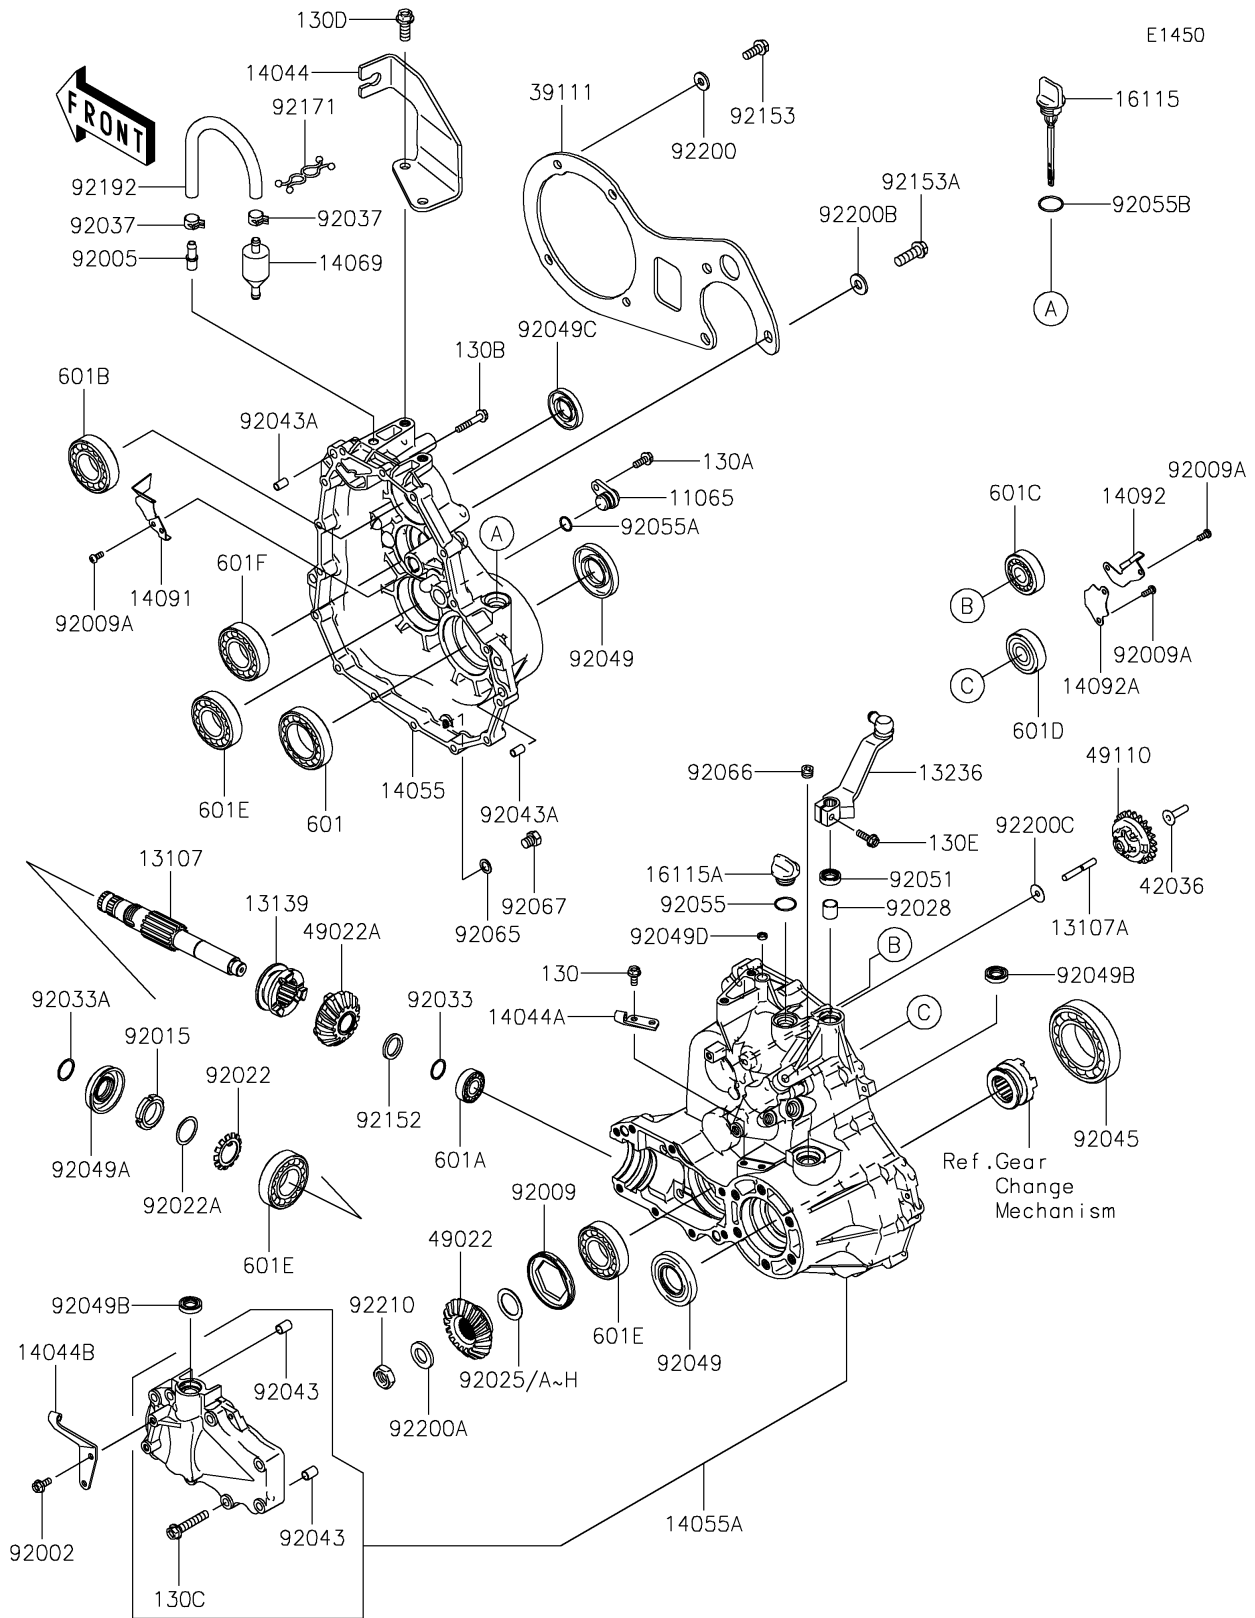

2020 MULE SX™ 4x4 XC LE FI PARTS DIAGRAM

Gear Box

2020 MULE SX™ 4x4 XC LE FI PARTS LIST

Gear Box

ITEM NAME	PART NUMBER	QUANTITY
CAP,GEAR CASE,RH (Ref # 11065)	11065-0062	1
SHAFT,OUTPUT,BEVEL GEAR (Ref # 13107)	13107-0043	1
SHAFT (Ref # 13107A)	13107-2235	1
SHIFTER,2WD/4WD (Ref # 13139)	13139-0005	1
LEVER-COMP (Ref # 13236)	13236-0039	1
HOLDER-CABLE,SHIFT CONTROL (Ref # 14044)	14044-0005	1
HOLDER-CABLE,DIFF-LOCK (Ref # 14044A)	14044-0006	1
HOLDER-CABLE,2WD/4WD (Ref # 14044B)	14044-0007	1
CASE-GEAR,RH (Ref # 14055)	14055-0008	1
CASE-GEAR,SET (Ref # 14055A)	14055-5001	1
BREATHER (Ref # 14069)	14069-1051	1
COVER (Ref # 14091)	14091-0394	1
COVER (Ref # 14092)	14092-0052	1
COVER (Ref # 14092A)	14092-0053	1
CAP-OIL FILLER (Ref # 16115)	16115-0015	1
CAP-OIL FILLER (Ref # 16115A)	16115-1053	1
ROD-TIE (Ref # 39111)	39111-0016	1
SLEEVE (Ref # 42036)	42036-2060	1
GEAR-BEVEL,18T (Ref # 49022)	49022-0021	1
GEAR-BEVEL,PINION,16T (Ref # 49022A)	49022-0022	1
GOVERNOR-ASSY (Ref # 49110)	49110-0011	1
BOLT,6X14 (Ref # 92002)	92002-1656	2
FITTING,BREATHER (Ref # 92005)	92005-1127	1
SCREW,64MM (Ref # 92009)	92009-1914	1
SCREW (Ref # 92009A)	92009-2308	6
NUT,25MM (Ref # 92015)	92015-1768	1
WASHER,TOOTHED (Ref # 92022)	92022-1990	1
WASHER,25.3X32X0.5 (Ref # 92022A)	92022-225	1
SHIM,25.3X36X0.15 (Ref # 92025)	92025-1688	AR