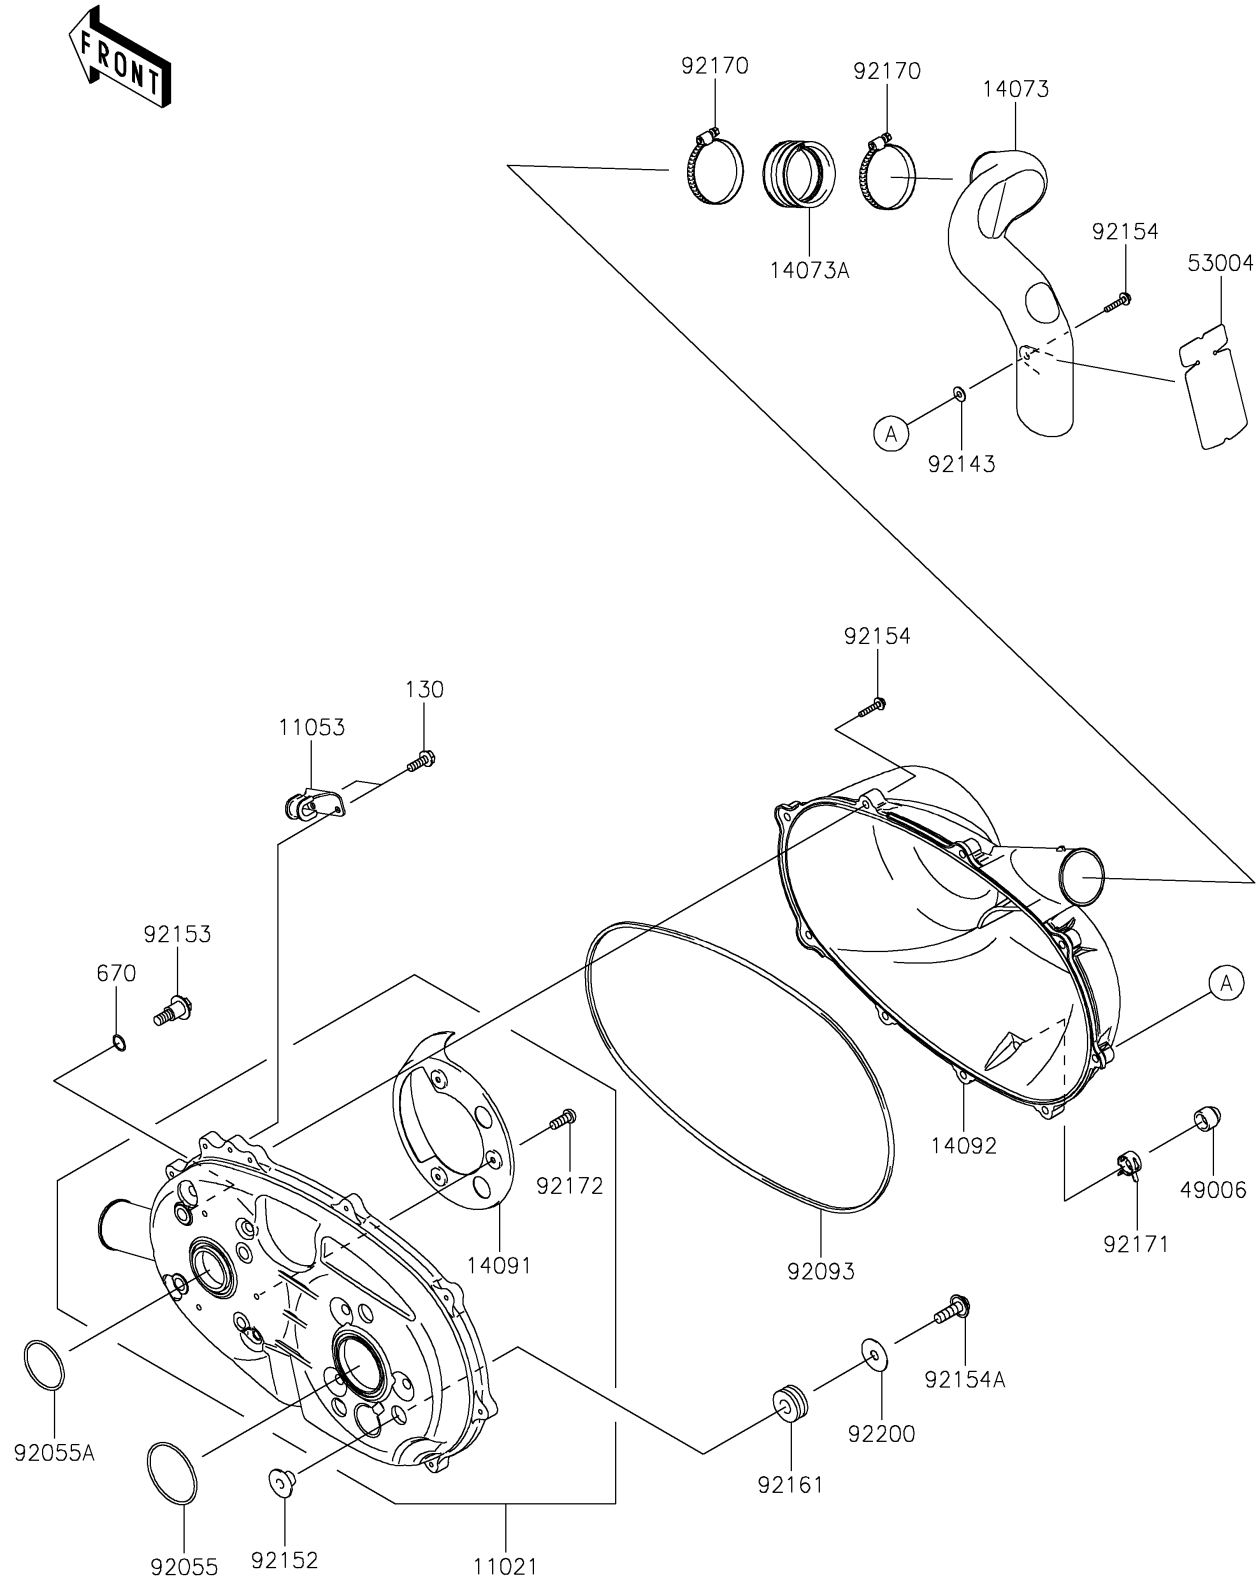

2020 MULE SX™ 4x4 XC LE FI PARTS DIAGRAM

Converter Cover

E1393

2020 MULE SX™ 4x4 XC LE FI PARTS LIST

Converter Cover

ITEM NAME	PART NUMBER	QUANTITY
CASE-ASSY,BELT CONVERTER (Ref # 11021)	11021-0023	1
BRACKET (Ref # 11053)	11053-1483	1
BOLT-FLANGED,6X18 (Ref # 130)	130BA0618	1
DUCT,EXHAUST (Ref # 14073)	14073-0287	1
DUCT,JOINT (Ref # 14073A)	14073-1775	1
COVER (Ref # 14091)	14091-0391	1
COVER,BELT CONVERTER (Ref # 14092)	14092-1007	1
BOOT,DRAIN (Ref # 49006)	49006-3718	1
MAT (Ref # 53004)	53004-0051	1
O RING,12MM (Ref # 670)	670D2012	1
RING-O,64MM (Ref # 92055)	92055-0748	1
RING-O,49.4MM (Ref # 92055A)	92055-0749	1
SEAL (Ref # 92093)	92093-0586	1
COLLAR (Ref # 92143)	92143-1087	1
COLLAR (Ref # 92152)	92152-0894	1
BOLT,8X26.5 (Ref # 92153)	92153-0594	1
BOLT,6X35 (Ref # 92154)	92154-0342	1
BOLT,FLANGED,8X25 (Ref # 92154A)	92154-1068	1
DAMPER (Ref # 92161)	92161-1484	1
CLAMP (Ref # 92170)	92170-1764	1
CLAMP (Ref # 92171)	92171-0329	1
SCREW,5X14 (Ref # 92172)	92172-0166	1
WASHER,8.5X29X0.8 (Ref # 92200)	92200-0574	1