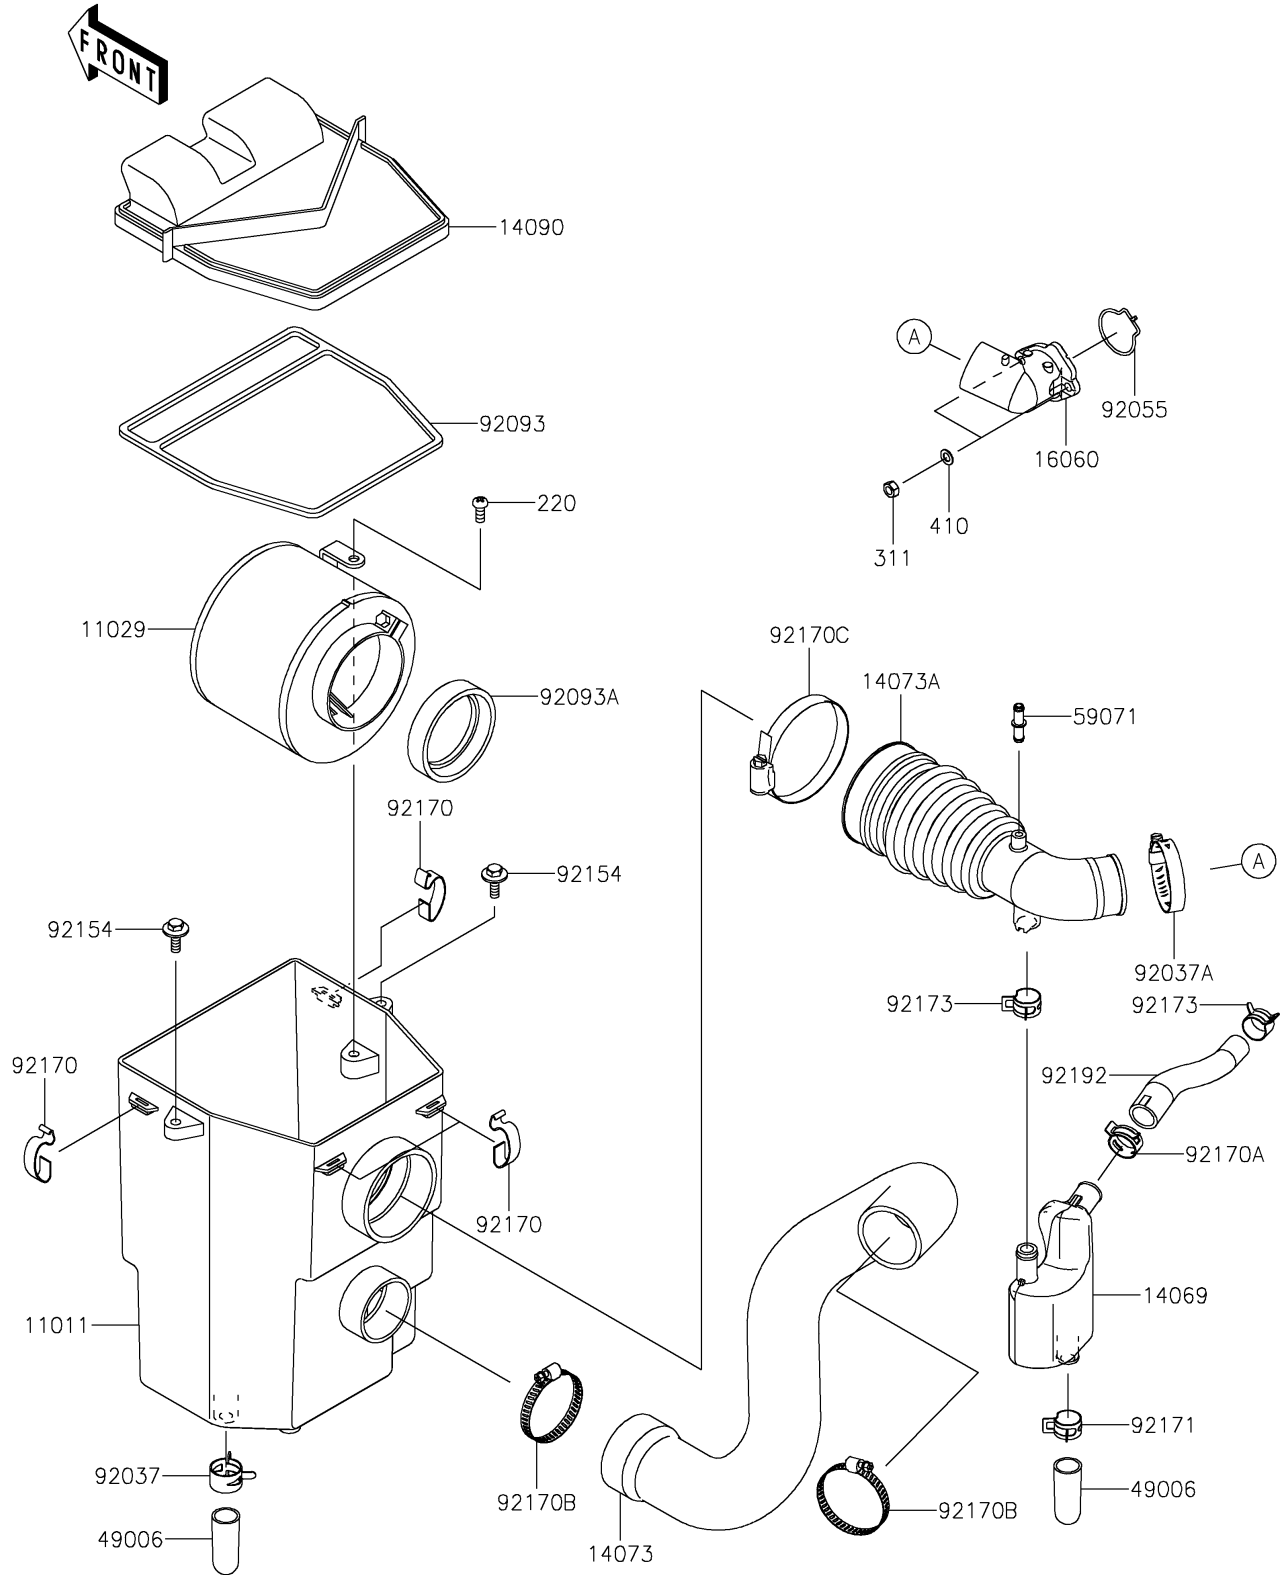

2020 MULE SX™ 4x4 XC LE FI PARTS DIAGRAM

Air Cleaner

E1130

2020 MULE SX™ 4x4 XC LE FI PARTS LIST

Air Cleaner

ITEM NAME	PART NUMBER	QUANTITY
CASE-AIR FILTER (Ref # 11011)	11011-1367	1
ELEMENT-ASSY-AIR FILTER (Ref # 11029)	11029-1004	1
BREATHER (Ref # 14069)	14069-0030	1
DUCT,FRAME-AIR FILTER (Ref # 14073)	14073-0072	1
DUCT,AIR FILTER-IN.PIPE (Ref # 14073A)	14073-0893	1
COVER,AIR FILTER (Ref # 14090)	14090-1106	1
PIPE-INTAKE (Ref # 16060)	16060-0752	1
SCREW-PAN-CROS,6X14 (Ref # 220)	220AA0614	1
NUT-HEX,6MM (Ref # 311)	311AA0600	2
WASHER-PLAIN-SMALL (Ref # 410)	410AA0600	2
BOOT (Ref # 49006)	49006-1351	2
JOINT (Ref # 59071)	59071-3717	1
CLAMP,HOSE CLIP (Ref # 92037)	92037-1460	1
CLAMP (Ref # 92037A)	92037-506	1
RING-O,PIPE-TB (Ref # 92055)	92055-0901	1
SEAL,AIR FILTER (Ref # 92093)	92093-1241	1
SEAL,DUST (Ref # 92093A)	92093-1322	1
BOLT,WP,6X20 (Ref # 92154)	92154-1516	2
CLAMP,AIR FILTER (Ref # 92170)	92170-1211	4
CLAMP (Ref # 92170A)	92170-1640	1
CLAMP (Ref # 92170B)	92170-1674	2
CLAMP (Ref # 92170C)	92170-1679	1
CLAMP (Ref # 92171)	92171-1277	1
CLAMP (Ref # 92173)	92173-7003	2
TUBE,BREATHER (Ref # 92192)	92192-1935	1