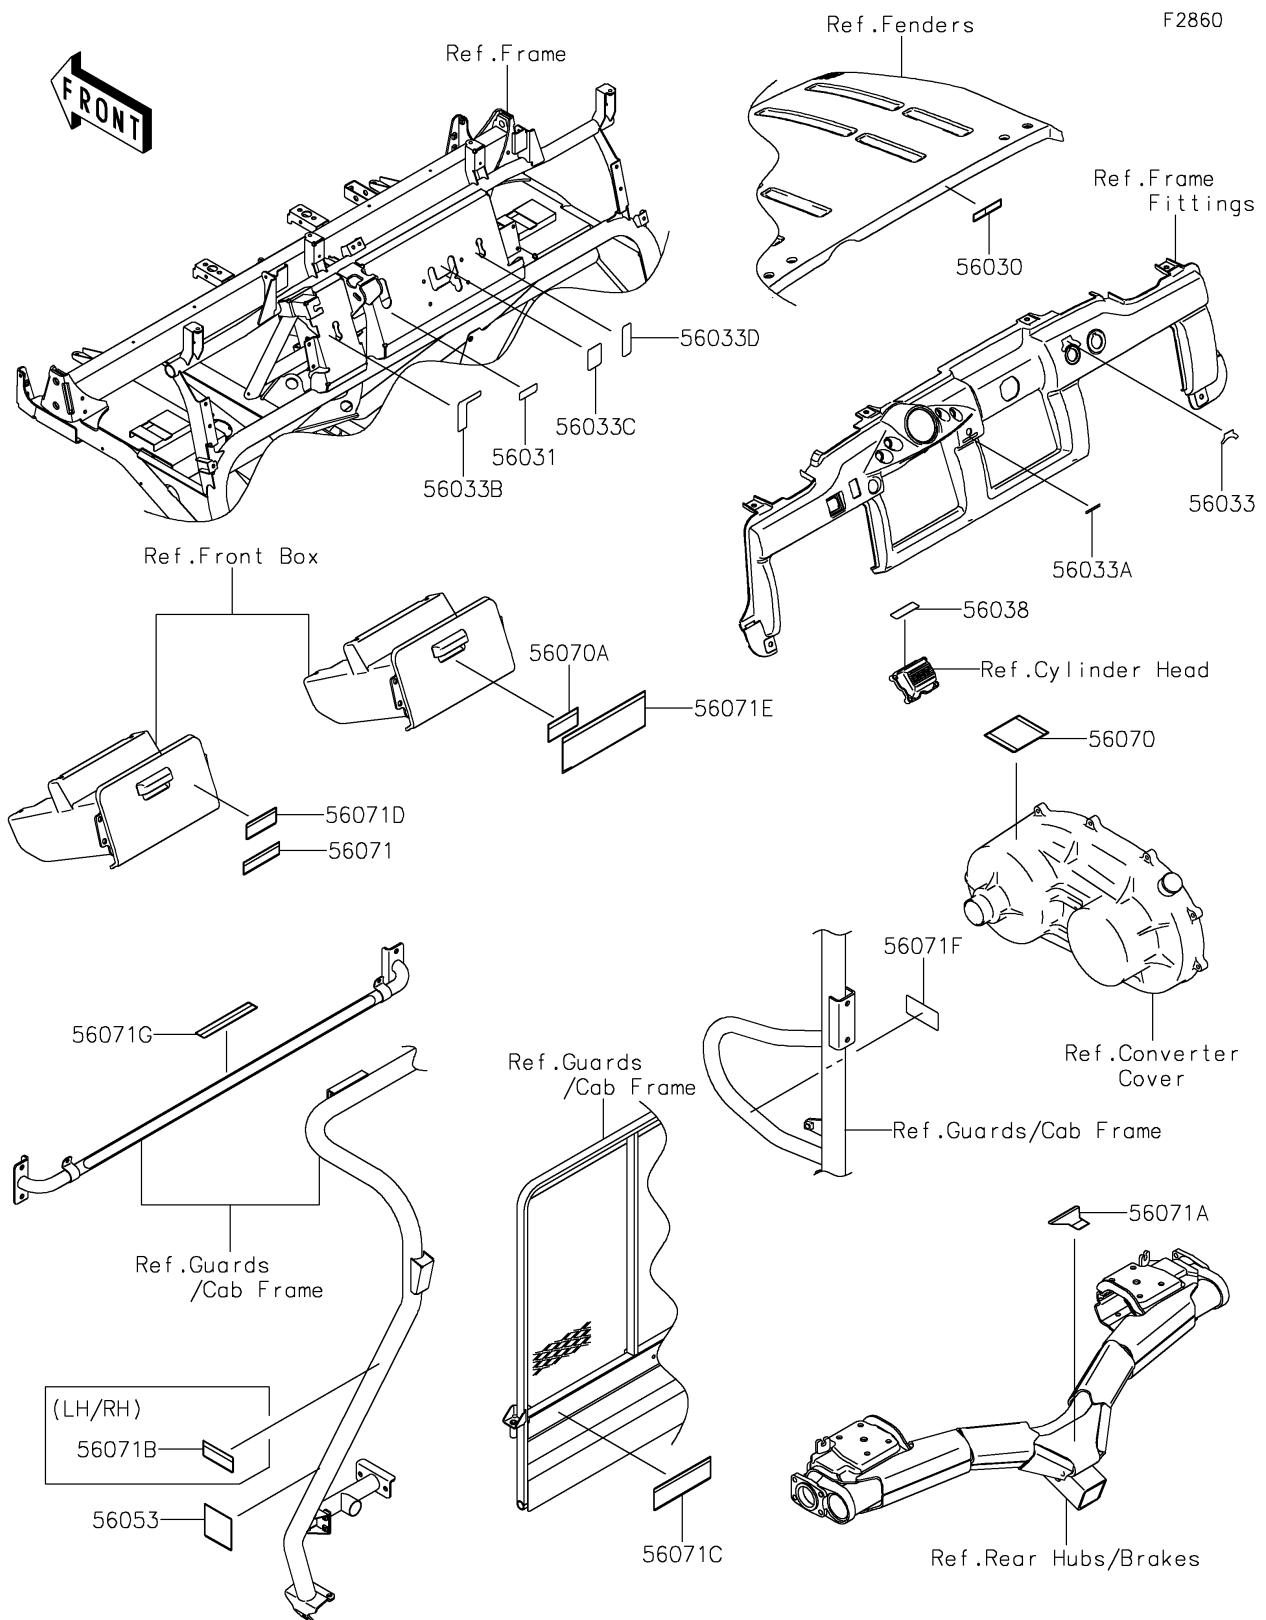

2019 MULE™ 4010 TRANS4x4® CAMO PARTS DIAGRAM

Labels

2019 MULE™ 4010 TRANS4x4® CAMO PARTS LIST

Labels

ITEM NAME	PART NUMBER	QUANTITY
LABEL,OPERATING HOOD (Ref # 56030)	56030-0267	1
LABEL-MANUAL,BRAKE FLUID LEVEL (Ref # 56031)	56031-1818	1
LABEL-MANUAL,IGNITION (Ref # 56033)	56033-0212	1
LABEL-MANUAL,POWER STEERING (Ref # 56033A)	56033-0213	1
LABEL-MANUAL,DIFF MODE (Ref # 56033B)	56033-1183	1
LABEL-MANUAL,SHIFT (Ref # 56033C)	56033-1186	1
LABEL-MANUAL,2WD/4WD (Ref # 56033D)	56033-1187	1
LABEL-BRAND (Ref # 56038)	56038-2782	1
LABEL-SPECIFICATION,TIRE (Ref # 56053)	56053-1631	1
LABEL-WARNING,HOT SURFACES (Ref # 56070)	56070-0051	1
LABEL-WARNING,BONNET OPERATION (Ref # 56070A)	56070-0053	1
LABEL-WARNING,SHIFT CAUTION (Ref # 56071)	56071-0128	1
LABEL-WARNING,TRAILER HITCH (Ref # 56071A)	56071-0332	1
LABEL-WARNING,CAB FRAME (Ref # 56071B)	56071-0492	1
LABEL-WARNING,CARGO BED,4P (Ref # 56071C)	56071-0637	1
LABEL-WARNING,CARGO BED (Ref # 56071D)	56071-0638	1
LABEL-WARNING,GENERAL (Ref # 56071E)	56071-0645	1
LABEL-WARNING,GASOLINE (Ref # 56071F)	56071-7501	1
LABEL-WARNING,REAR SEAT (Ref # 56071G)	56071-7513	1