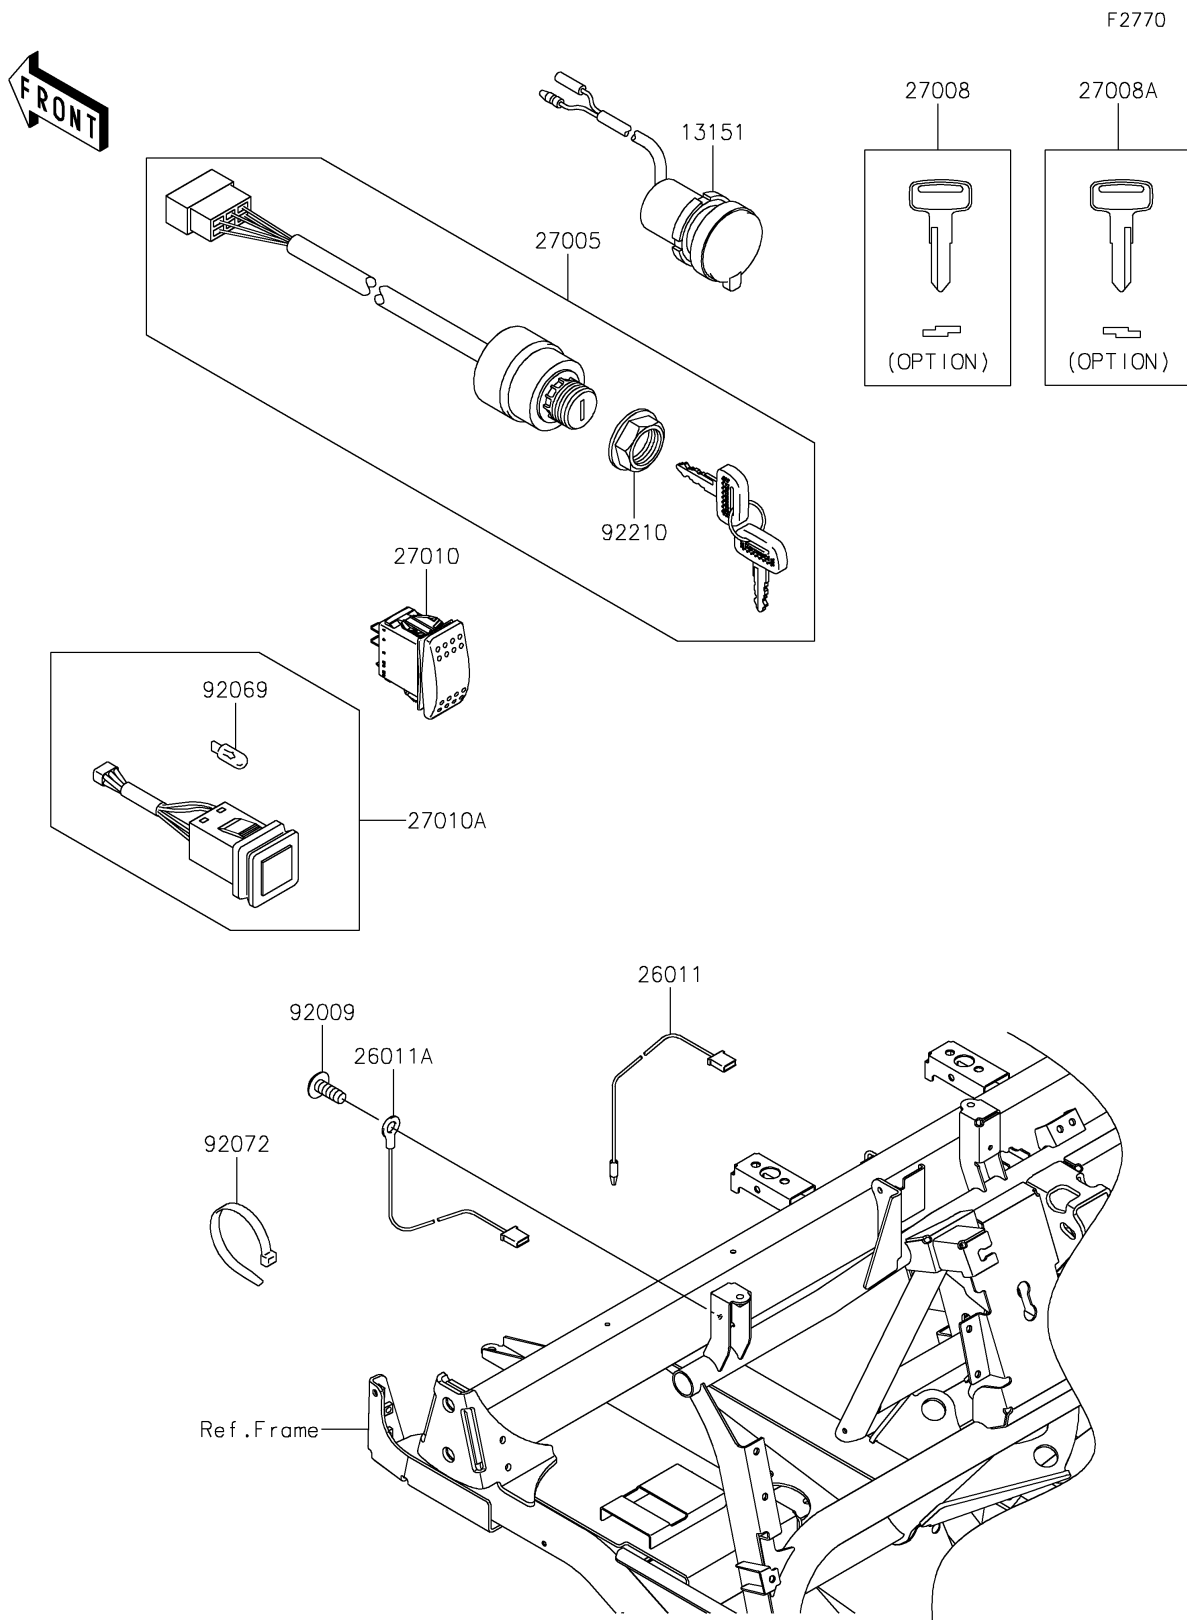

2019 MULE™ 4010 TRANS4x4® CAMO PARTS DIAGRAM

Ignition Switch

2019 MULE™ 4010 TRANS4x4® CAMO PARTS LIST

Ignition Switch

ITEM NAME	PART NUMBER	QUANTITY
SWITCH-COMP,D.C.TERMINAL (Ref # 13151)	13151-0003	1
WIRE-LEAD,360MM (Ref # 26011)	26011-0796	1
WIRE-LEAD,320MM (Ref # 26011A)	26011-0797	1
SWITCH-ASSY-IGNITION (Ref # 27005)	27005-0011	1
KEY-LOCK,BLANK (Ref # 27008)	27008-1153	1
KEY-LOCK,BLANK (Ref # 27008A)	27008-1157	1
SWITCH,HORN (Ref # 27010)	27010-0734	1
SWITCH,HEAD LAMP (Ref # 27010A)	27010-0814	1
SCREW,TAPPING,6X16 (Ref # 92009)	92009-1166	1
BULB,12V 1.7W (Ref # 92069)	92069-0083	1
BAND,L=188 (Ref # 92072)	92072-1239	1
NUT,IGNITION SWITCH (Ref # 92210)	92210-1264	1