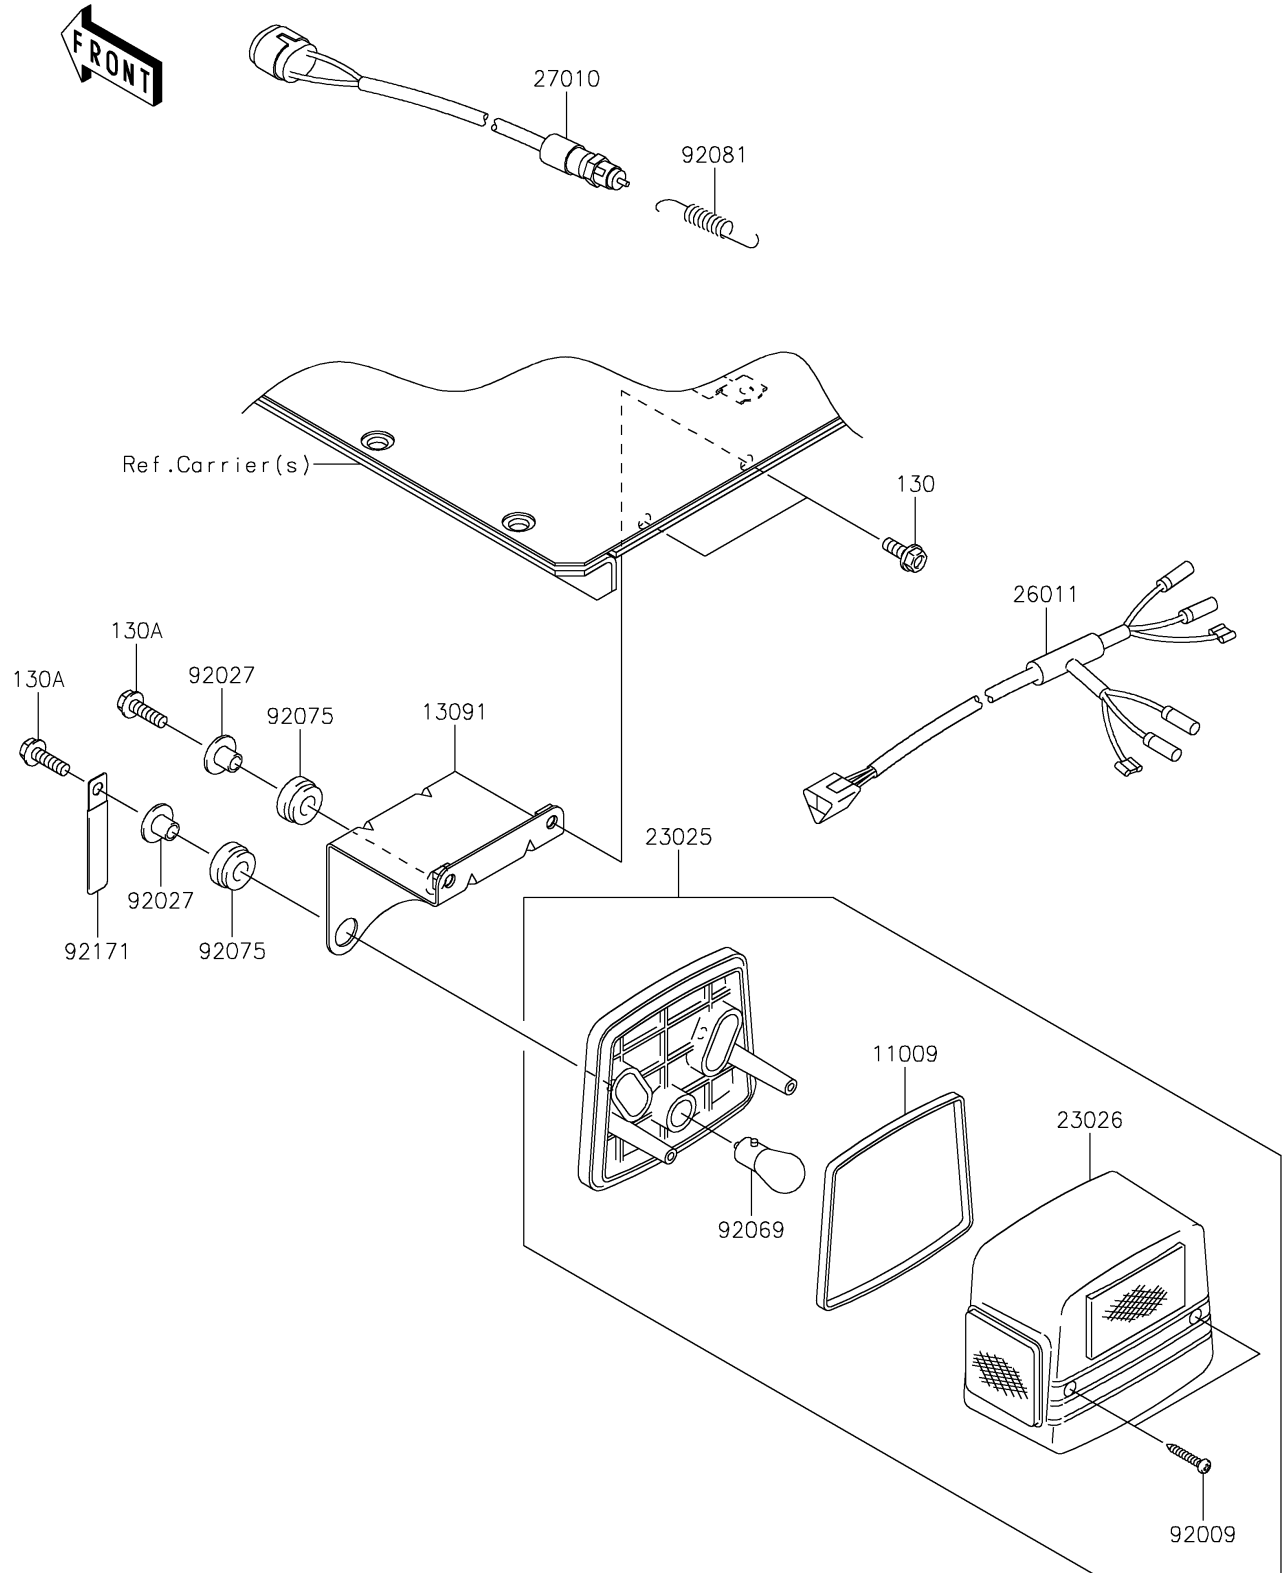

## 2019 MULE™ 4010 TRANS4x4® CAMO PARTS DIAGRAM

Taillight(s)

F2720

## 2019 MULE™ 4010 TRANS4x4® CAMO PARTS LIST

Taillight(s)

ITEM NAME	PART NUMBER	QUANTITY
GASKET, TAIL LAMP (Ref # 11009)	11009-1215	1
BOLT-FLANGED, 6X16 (Ref # 130)	130BA0616	1
HOLDER, TAIL LAMP (Ref # 13091)	13091-1743	1
BOLT-FLANGED, 6X20 (Ref # 130A)	130BA0620	1
LAMP-TAIL (Ref # 23025)	23025-1042	1
LENS, TAIL LAMP (Ref # 23026)	23026-1019	1
WIRE-LEAD (Ref # 26011)	26011-1756	1
SWITCH, BRAKE LAMP (Ref # 27010)	27010-1301	1
SCREW, TAPPING, 4X25 (Ref # 92009)	92009-1069	1
COLLAR, L=11.1 (Ref # 92027)	92027-194	1
BULB, 12V 21/5W (Ref # 92069)	92069-1011	1
DAMPER (Ref # 92075)	92075-277	1
SPRING, HOOK RETURN (Ref # 92081)	92081-1466	1
CLAMP, L=60 (Ref # 92171)	92171-0652	1