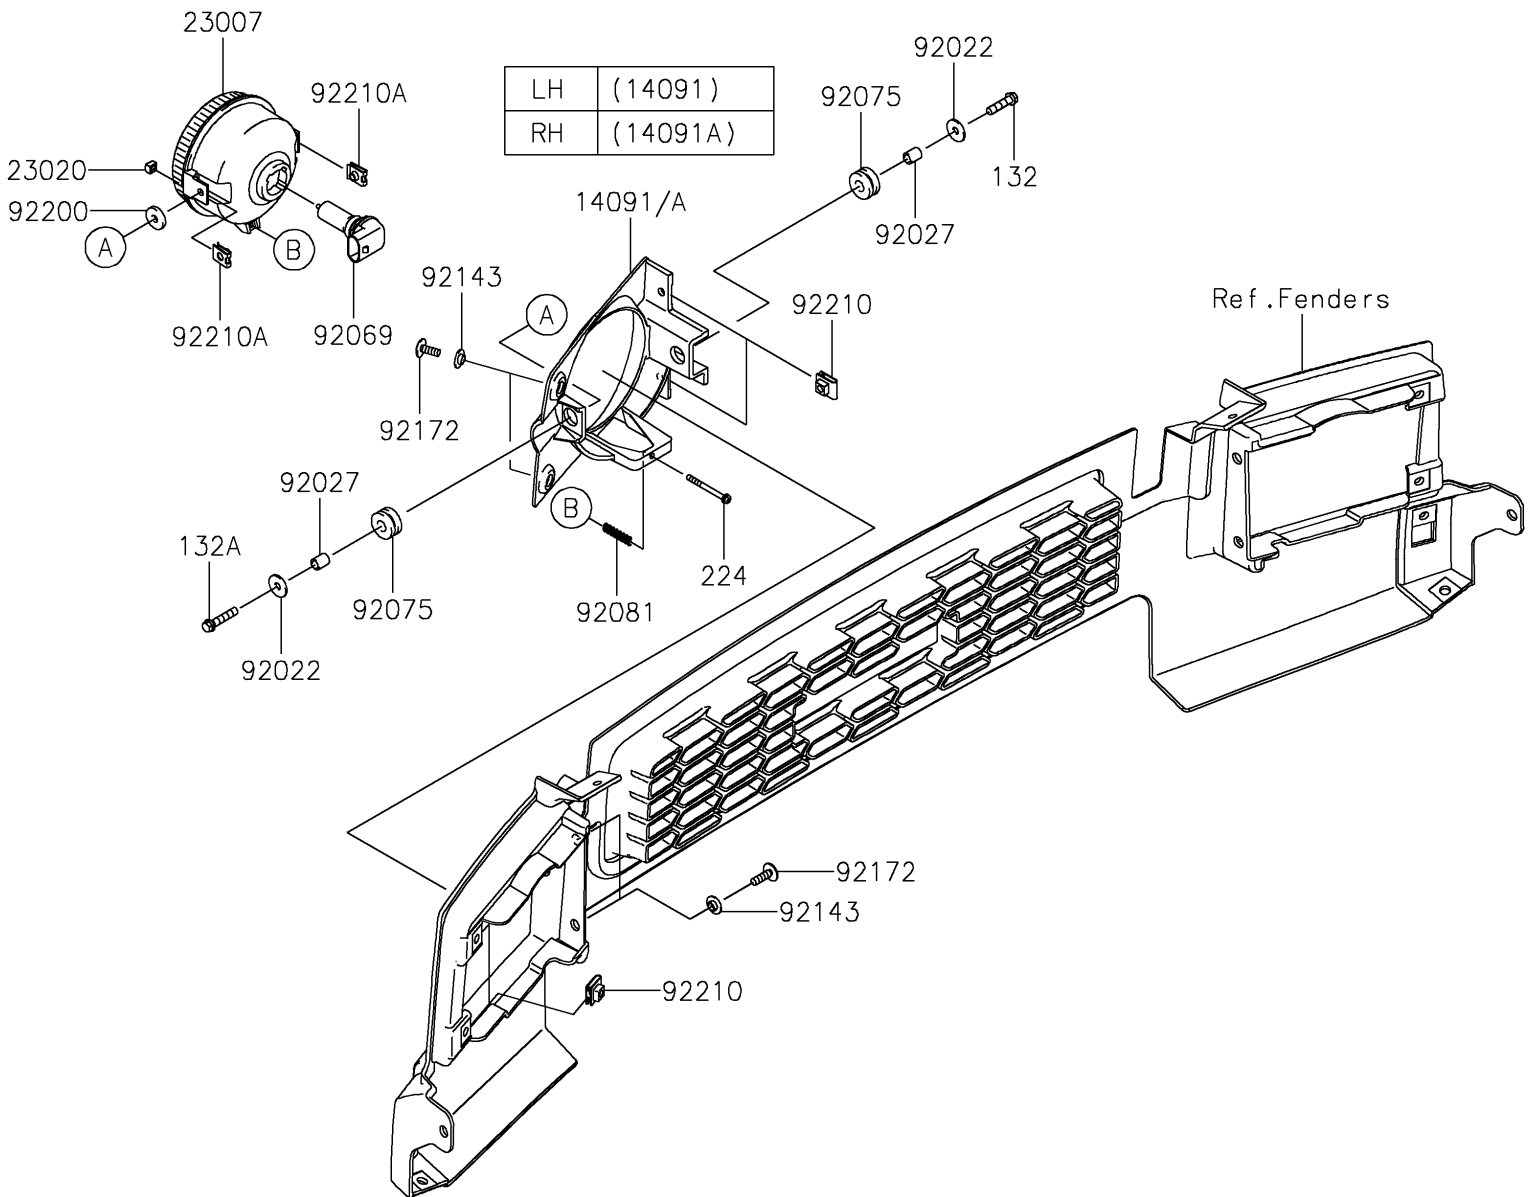

2019 MULE™ 4010 TRANS4x4® CAMO PARTS Headlight(s) DIAGRAM

F2710

2019 MULE™ 4010 TRANS4x4® CAMO PARTS LIST

Headlight(s)

ITEM NAME	PART NUMBER	QUANTITY
BOLT-FLANGED-SMALL,6X25 (Ref # 132)	132BA0625	1
BOLT-FLANGED-SMALL,6X30 (Ref # 132A)	132BA0630	1
COVER,HEAD LAMP,LH (Ref # 14091)	14091-0827	1
COVER,HEAD LAMP,RH (Ref # 14091A)	14091-0828	1
SCREW-PAN-WP-CROS,4X45 (Ref # 224)	224AA0445	1
LENS-COMP,HEAD LAMP (Ref # 23007)	23007-0096	1
NUT,4MM,FOCUS ADJUST (Ref # 23020)	23020-018	1
WASHER,6.5X20X1.6 (Ref # 92022)	92022-125	1
COLLAR,6.8X10X12 (Ref # 92027)	92027-162	1
BULB,12V 35/35W (Ref # 92069)	92069-0019	1
DAMPER,10X24X12 (Ref # 92075)	92075-1690	1
SPRING,FOCUS ADJUST (Ref # 92081)	92081-1896	1
COLLAR (Ref # 92143)	92143-1087	1
SCREW,TAPPING,6X20 (Ref # 92172)	92172-0488	1
WASHER,6.5X20X3.2 (Ref # 92200)	92200-0359	1
NUT,LEAF SPRING,6MM (Ref # 92210)	92210-0624	1
NUT (Ref # 92210A)	92210-1125	1