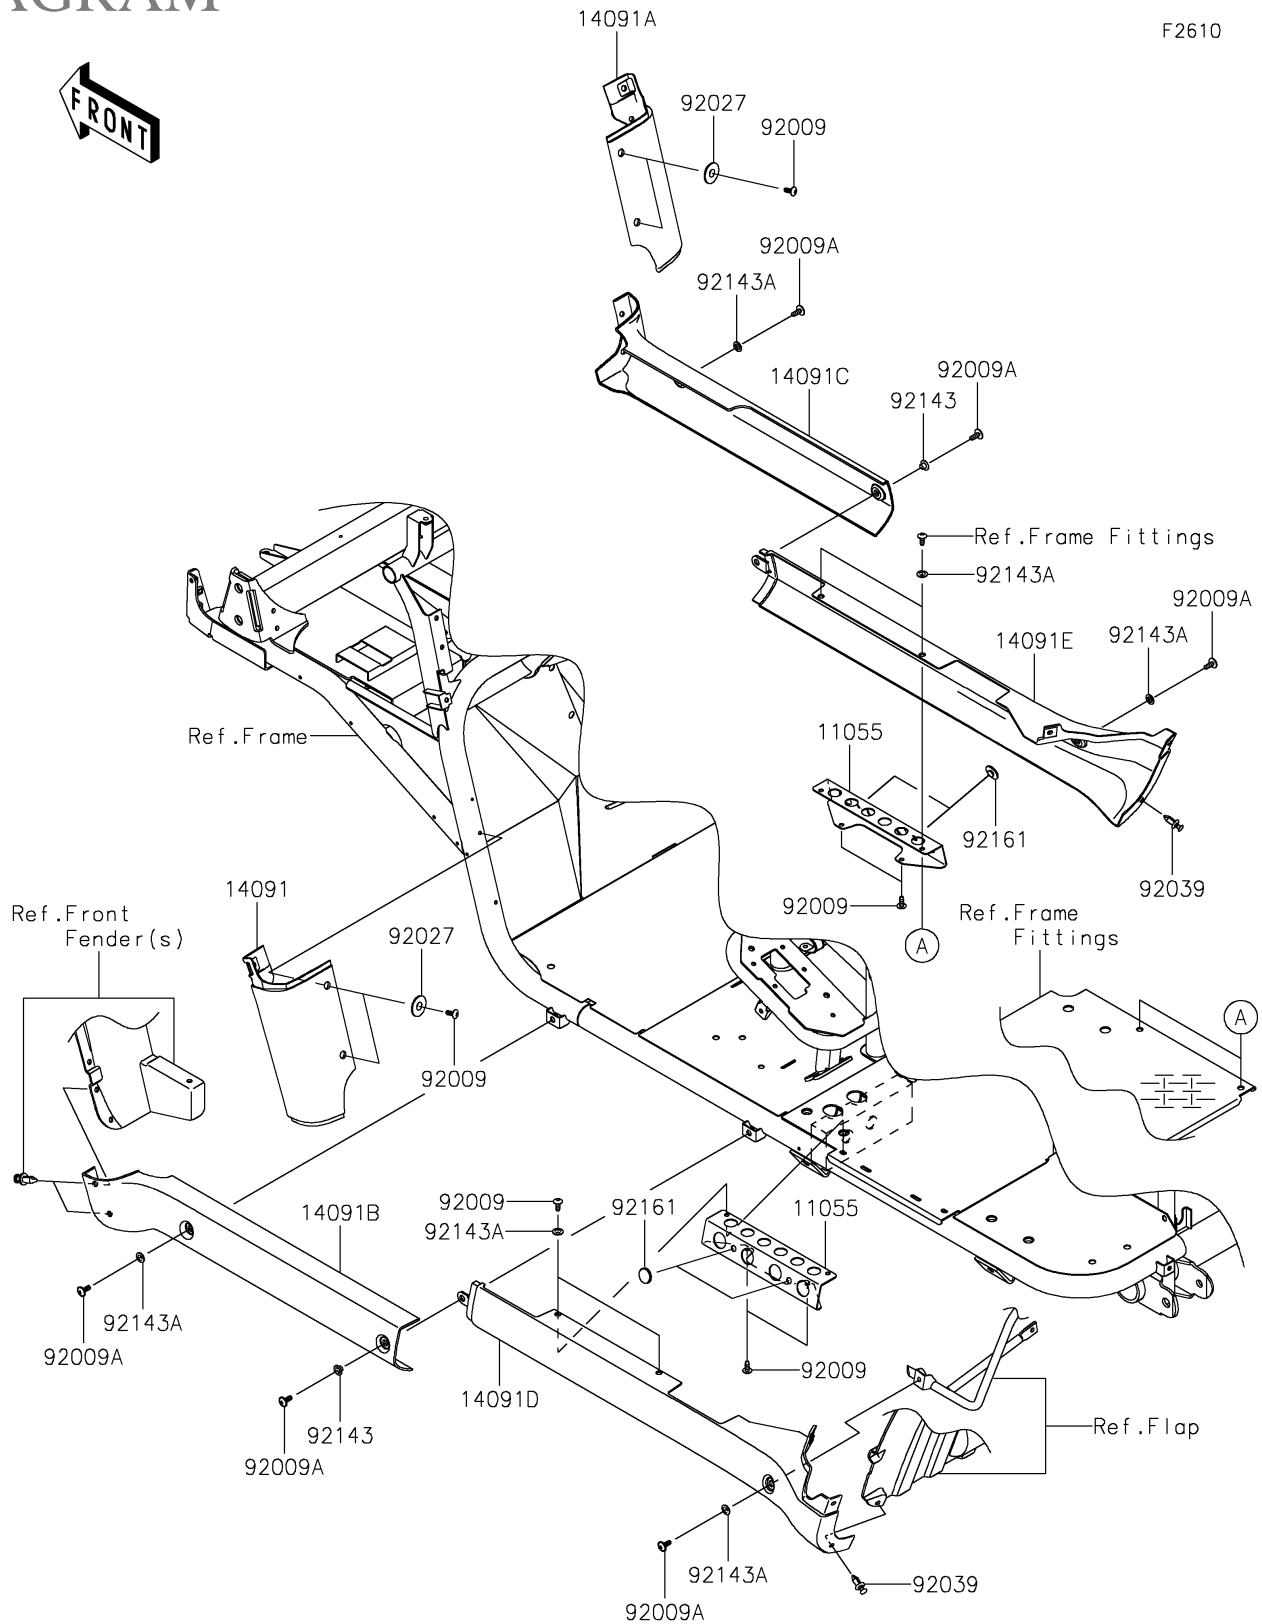

2019 MULE™ 4010 TRANS4x4® CAMO PARTS

Side Covers/Chain Cover
DIAGRAM

F2610

2019 MULE™ 4010 TRANS4x4® CAMO PARTS LIST

Side Covers/Chain Cover

| ITEM NAME | PART NUMBER | QUANTITY |
|---|---------------|----------|
| BRACKET (Ref # 11055) | 11055-0599 | 1 |
| COVER,FR FENDER,LWR,LH,F.BLACK (Ref # 14091) | 14091-0821-6Z | 1 |
| COVER,FR FENDER,LWR,RH,F.BLACK (Ref # 14091A) | 14091-0822-6Z | 1 |
| COVER,SIDE STEP,FR,LH,F.BLACK (Ref # 14091B) | 14091-0823-6Z | 1 |
| COVER,SIDE STEP,FR,RH,F.BLACK (Ref # 14091C) | 14091-0824-6Z | 1 |
| COVER,SIDE STEP,RR,LH,F.BLACK (Ref # 14091D) | 14091-0825-6Z | 1 |
| COVER,SIDE STEP,RR,RH,F.BLACK (Ref # 14091E) | 14091-0826-6Z | 1 |
| SCREW,TAPPING,6X16 (Ref # 92009) | 92009-1166 | 1 |
| SCREW,6X16 (Ref # 92009A) | 92009-1621 | 1 |
| COLLAR,L=4.7 (Ref # 92027) | 92027-1964 | 1 |
| RIVET (Ref # 92039) | 92039-0776 | 1 |
| COLLAR (Ref # 92143) | 92143-1057 | 1 |
| COLLAR (Ref # 92143A) | 92143-1087 | 1 |
| DAMPER,RUBBER (Ref # 92161) | 92161-1200 | 1 |