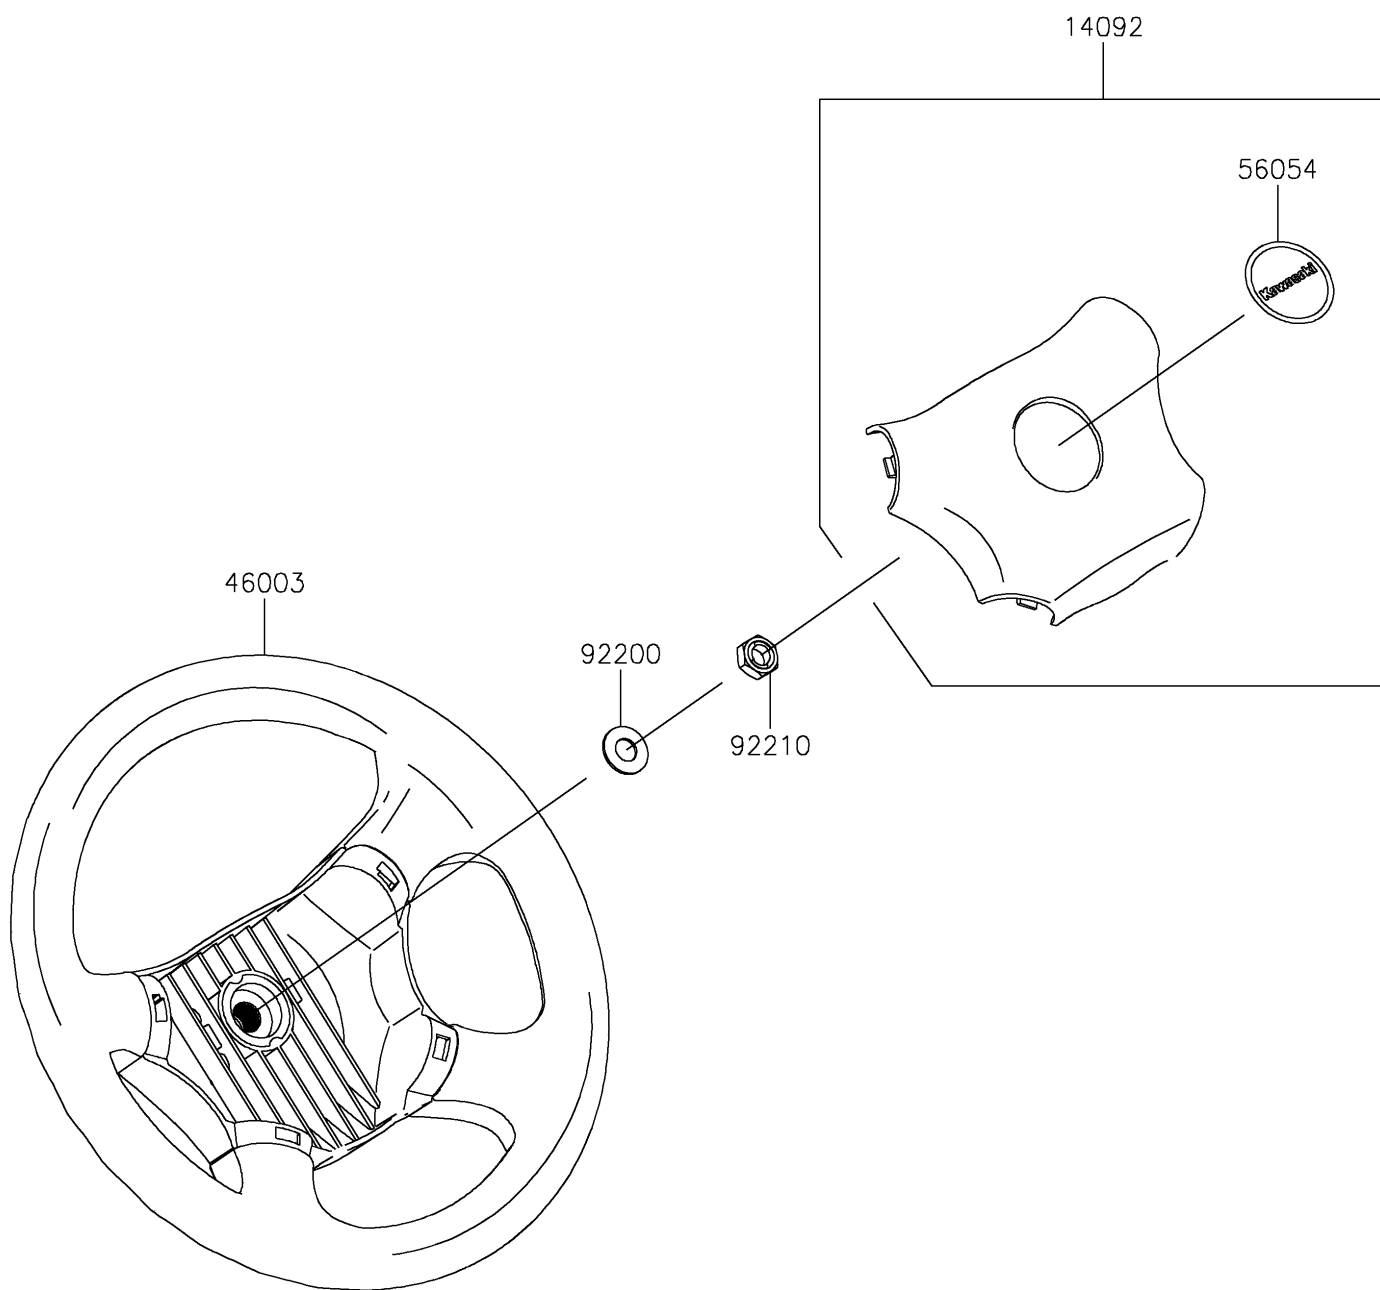

2019 MULE™ 4010 TRANS4x4® CAMO PARTS

Steering Wheel DIAGRAM

F2311

2019 MULE™ 4010 TRANS4x4® CAMO PARTS LIST

Steering Wheel

ITEM NAME	PART NUMBER	QUANTITY
COVER,HORN SWITCH (Ref # 14092)	14092-1029	1
HANDLE (Ref # 46003)	46003-0595	1
MARK,CENTER LOGO,KAWASAKI (Ref # 56054)	56054-1188	1
WASHER,12.1X25X1.6 (Ref # 92200)	92200-0455	1
NUT,LOCK,12MM (Ref # 92210)	92210-1249	1