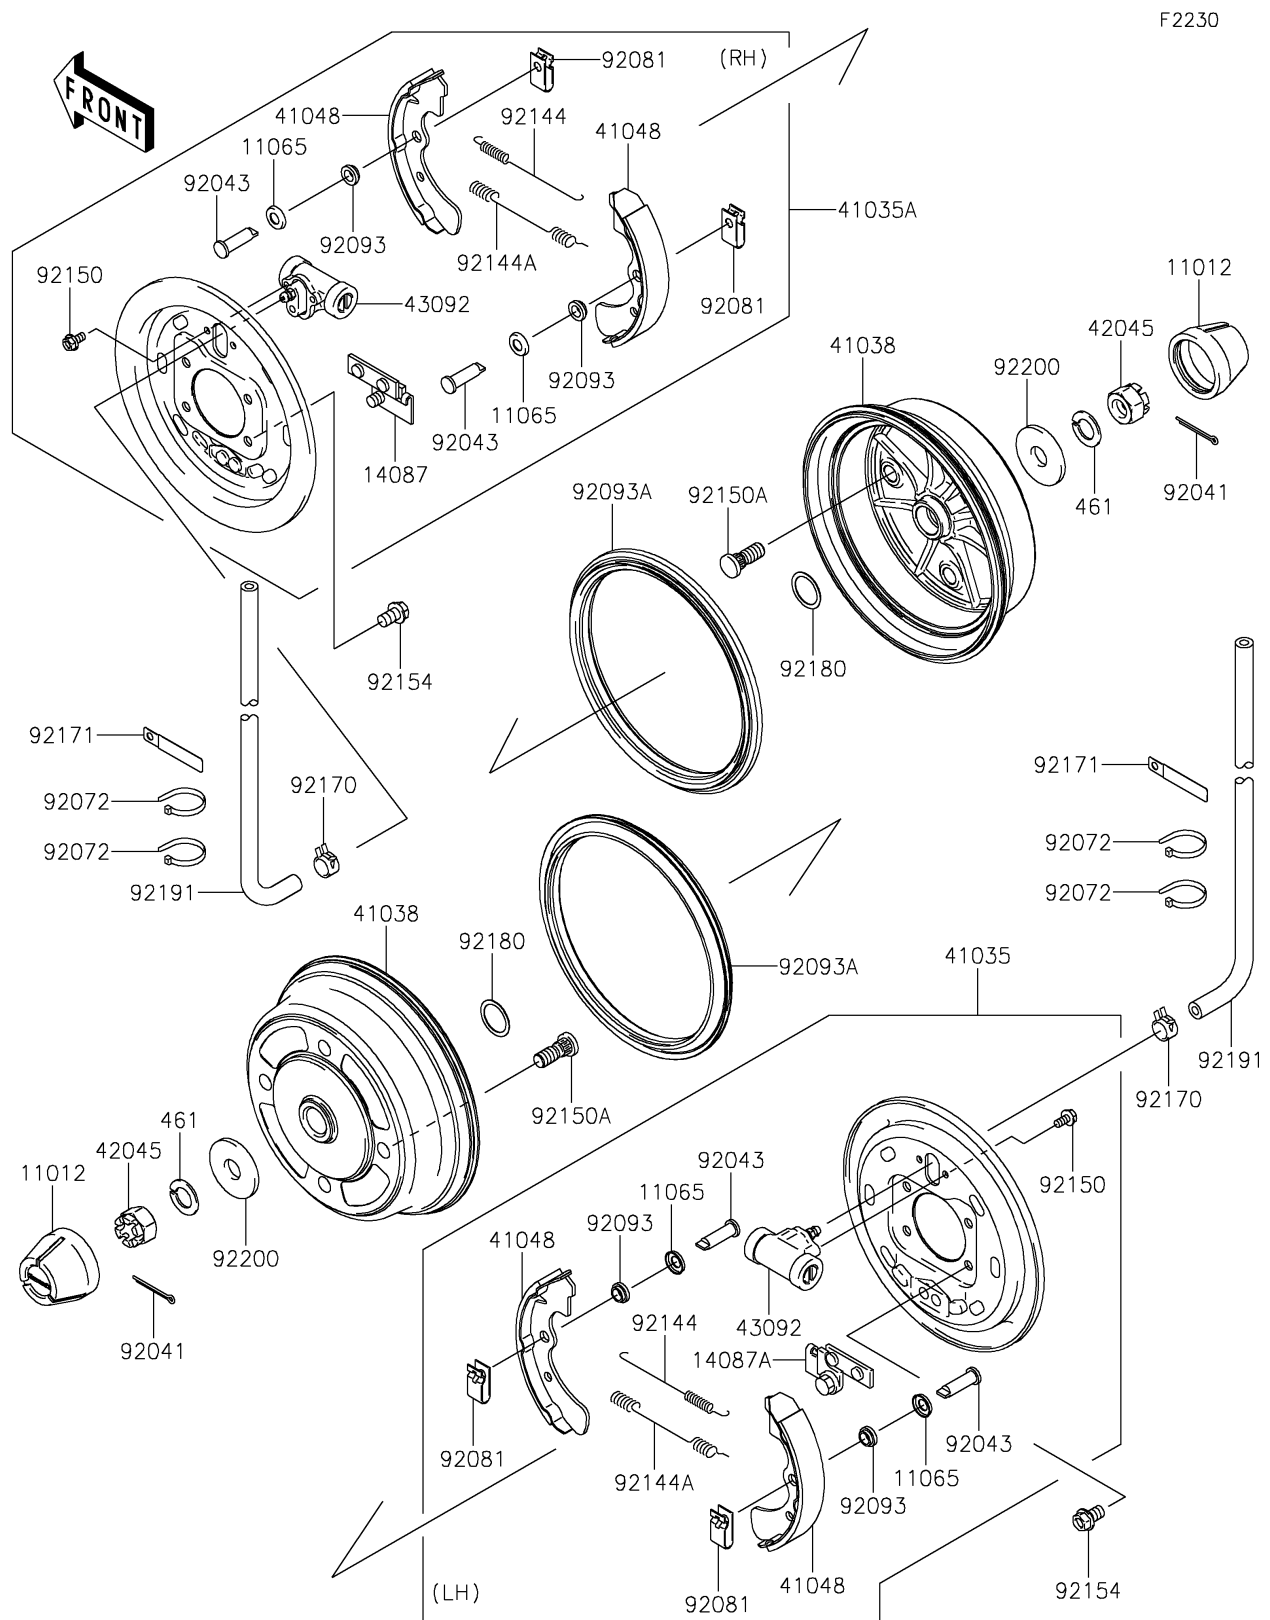

## 2019 MULE™ 4010 TRANS4x4® CAMO PARTS DIAGRAM

Front Hubs/Brakes

## 2019 MULE™ 4010 TRANS4x4® CAMO PARTS LIST

Front Hubs/Brakes

ITEM NAME	PART NUMBER	QUANTITY
CAP,WHEEL (Ref # 11012)	11012-1969	1
CAP (Ref # 11065)	11065-1175	1
RETAINER-ASSY,RH (Ref # 14087)	14087-1001	1
RETAINER-ASSY,LH (Ref # 14087A)	14087-1002	1
PANEL-ASSY-BRAKE,FR,LH (Ref # 41035)	41035-7502	1
PANEL-ASSY-BRAKE,FR,RH (Ref # 41035A)	41035-7504	1
DRUM,FRONT BRAKE (Ref # 41038)	41038-7501	1
SHOE-BRAKE (Ref # 41048)	41048-7501	1
NUT,CASTLE,18MM (Ref # 42045)	42045-018	1
CYLINDER,FRONT BRAKE PANEL (Ref # 43092)	43092-1054	1
WASHER-SPRING,18MM (Ref # 461)	461DA1800	1
COTTER,4.0X35 (Ref # 92041)	92041-1053	1
PIN (Ref # 92043)	92043-1636	1
BAND,L=123 (Ref # 92072)	92072-030	1
SPRING,SHOE CLAMP (Ref # 92081)	92081-1904	1
SEAL (Ref # 92093)	92093-1532	1
SEAL,BS184.8X13.5ZS (Ref # 92093A)	92093-1543	1
SPRING,BRAKE (Ref # 92144)	92144-1300	1
SPRING,BRAKE (Ref # 92144A)	92144-1301	1
BOLT,FLANGED,6X12 (Ref # 92150)	92150-1166	1
BOLT (Ref # 92150A)	92150-1366	1
BOLT,FLANGED,10X16 (Ref # 92154)	92154-0803	1
CLAMP (Ref # 92170)	92170-2042	1
CLAMP,L=60 (Ref # 92171)	92171-0652	1
SHIM,25.2X32.5X0.6 (Ref # 92180)	92180-1353	1
TUBE,4.7X9.5X1100 (Ref # 92191)	92191-1525	1
WASHER,18.5X52X4.5 (Ref # 92200)	92200-1474	1