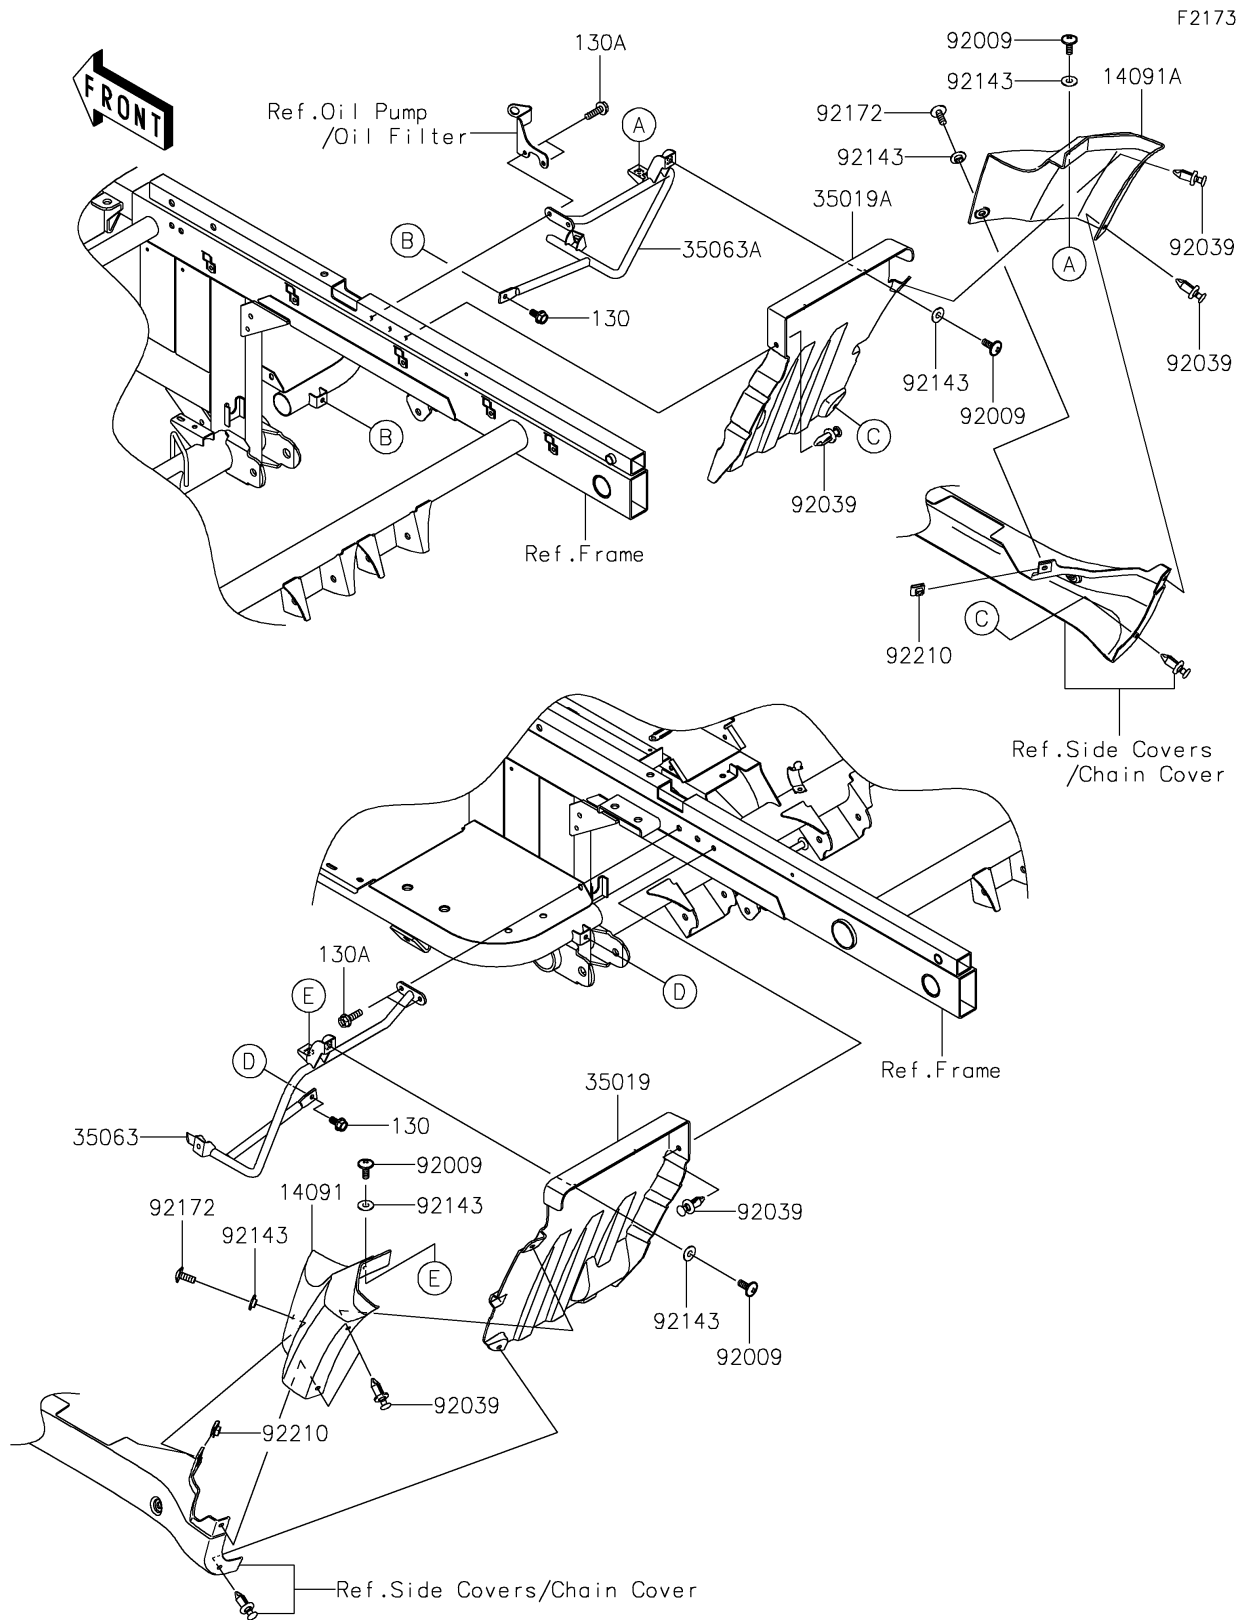

2019 MULE™ 4010 TRANS4x4® CAMO PARTS DIAGRAM

Flap

2019 MULE™ 4010 TRANS4x4® CAMO PARTS LIST

Flap

ITEM NAME	PART NUMBER	QUANTITY
BOLT-FLANGED,6X14 (Ref # 130)	130BA0614	1
BOLT-FLANGED,6X20 (Ref # 130A)	130BA0620	1
COVER,REAR FENDER,LWR,LH,F.BLK (Ref # 14091)	14091-0819-6Z	1
COVER,REAR FENDER,LWR,RH,F.BLK (Ref # 14091A)	14091-0820-6Z	1
FLAP,RR,LH (Ref # 35019)	35019-0066	1
FLAP,RR,RH (Ref # 35019A)	35019-0067	1
STAY,RR,LH (Ref # 35063)	35063-0451	1
STAY,RR,RH (Ref # 35063A)	35063-0452	1
SCREW,6X16 (Ref # 92009)	92009-1621	1
RIVET (Ref # 92039)	92039-0776	1
COLLAR (Ref # 92143)	92143-1087	1
SCREW,TAPPING,6X20 (Ref # 92172)	92172-0488	1
NUT,LEAF SPRING,6MM (Ref # 92210)	92210-0624	1