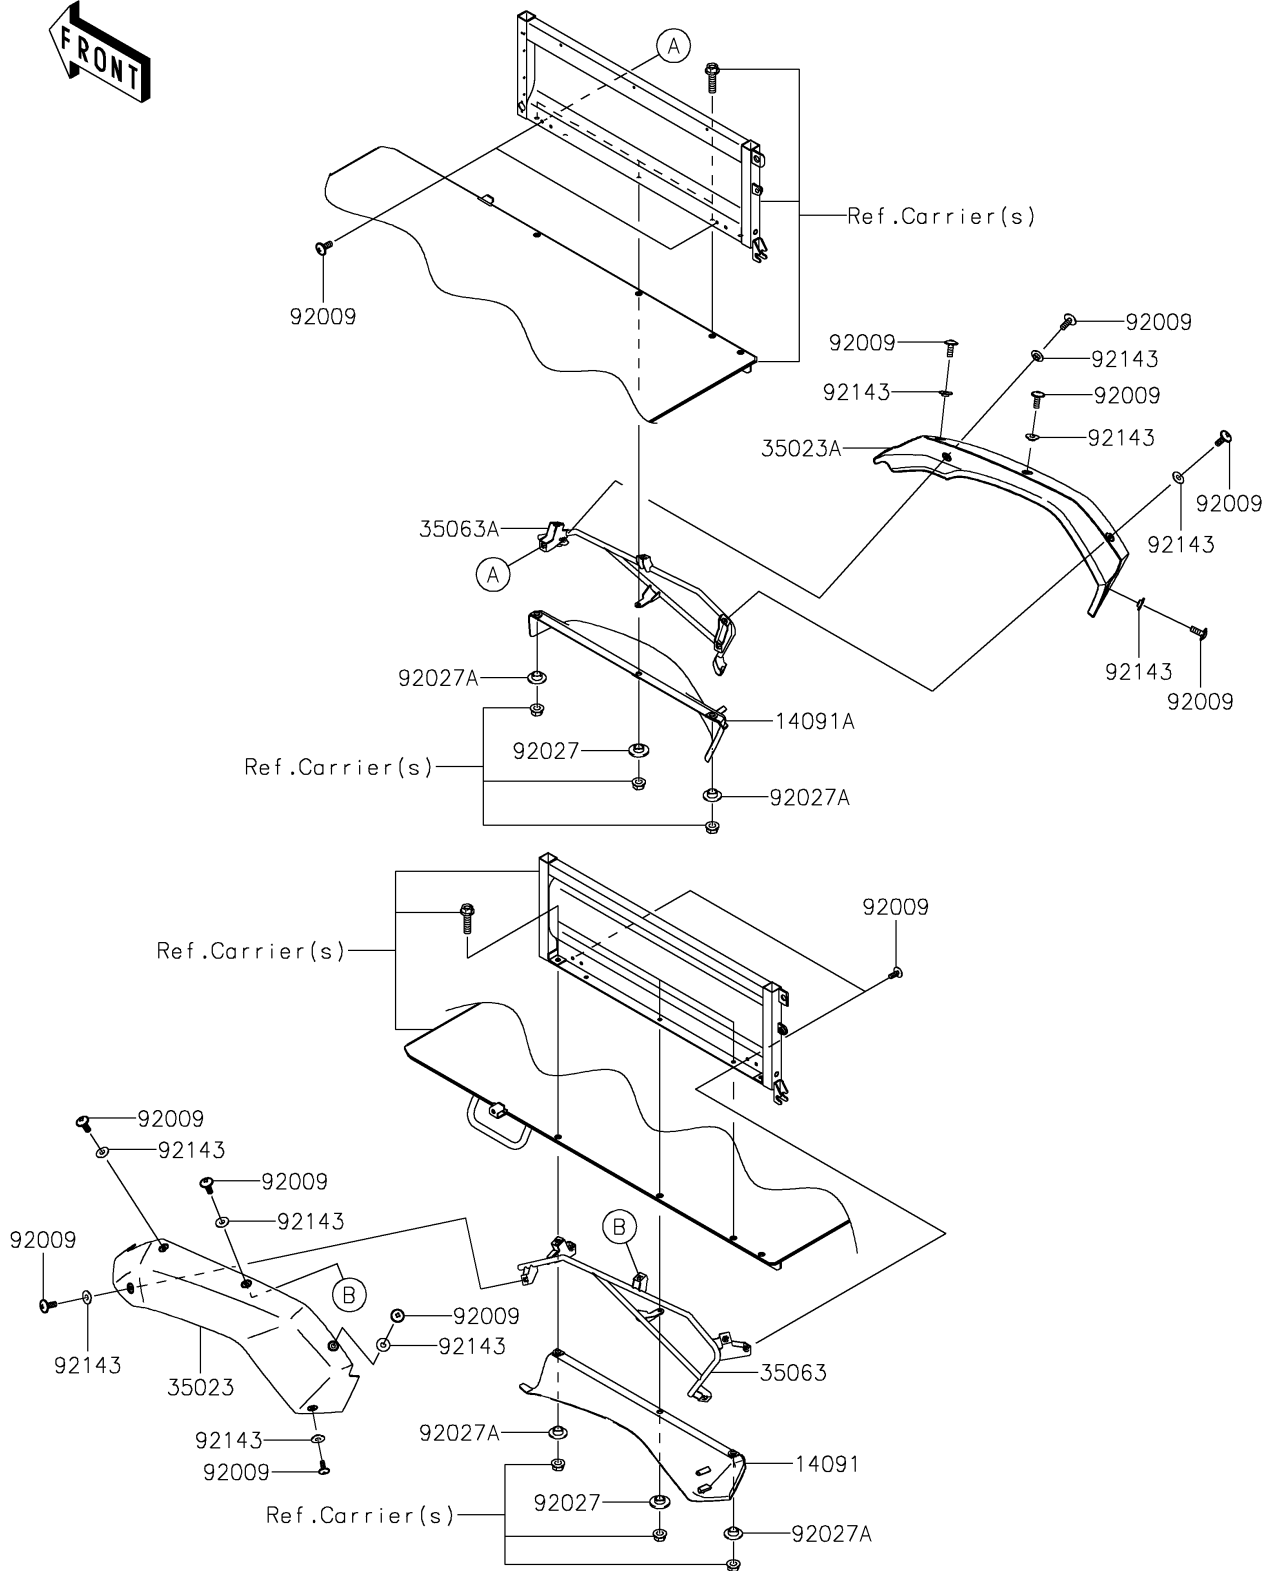

2019 MULE™ 4010 TRANS4x4® CAMO PARTS DIAGRAM

Rear Fender(s)

F2172

2019 MULE™ 4010 TRANS4x4® CAMO PARTS LIST

Rear Fender(s)

ITEM NAME	PART NUMBER	QUANTITY
COVER,FENDER,INSIDE,RR,LH (Ref # 14091)	14091-1634	1
COVER,FENDER,INSIDE,RR,RH (Ref # 14091A)	14091-1635	1
FENDER-REAR,LH,F.BLACK (Ref # 35023)	35023-0121-6Z	1
FENDER-REAR,RH,F.BLACK (Ref # 35023A)	35023-0122-6Z	1
STAY,RR,LH (Ref # 35063)	35063-0449	1
STAY,RR,RH (Ref # 35063A)	35063-0450	1
SCREW,6X16 (Ref # 92009)	92009-1621	1
COLLAR (Ref # 92027)	92027-1354	1
COLLAR (Ref # 92027A)	92027-1908	1
COLLAR (Ref # 92143)	92143-1087	1