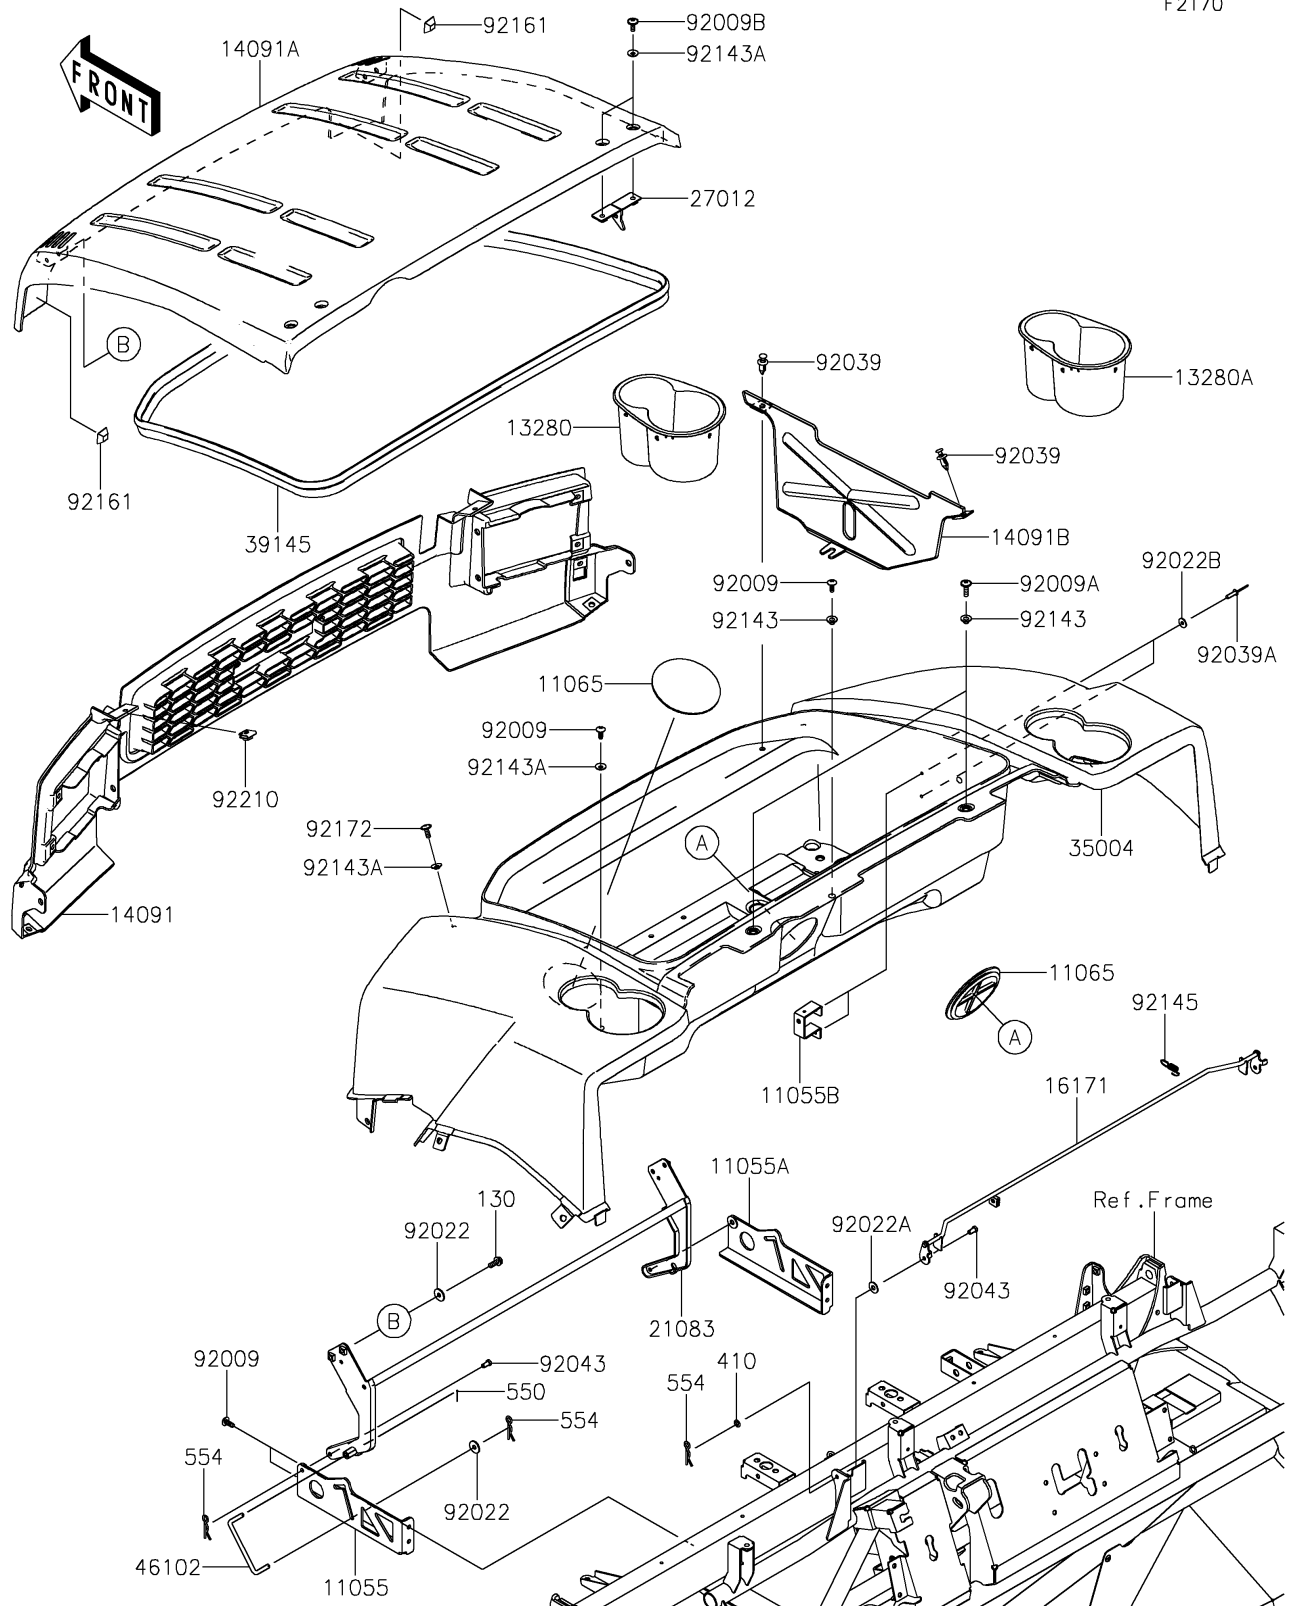

2019 MULE™ 4010 TRANS4x4® CAMO PARTS DIAGRAM

Fenders

F2170

2019 MULE™ 4010 TRANS4x4® CAMO PARTS LIST

Fenders

ITEM NAME	PART NUMBER	QUANTITY
BRACKET,HINGE,LH (Ref # 11055)	11055-0037	1
BRACKET,HINGE,RH (Ref # 11055A)	11055-0038	1
BRACKET,RESERVOIR TANK (Ref # 11055B)	11055-0124	1
CAP,F.BLACK (Ref # 11065)	11065-1053-6Z	1
BOLT-FLANGED,6X16 (Ref # 130)	130BA0616	1
HOLDER,CUP HOLDER,LH,F.BLACK (Ref # 13280)	13280-0265-6Z	1
HOLDER,CUP HOLDER,RH,F.BLACK (Ref # 13280A)	13280-0266-6Z	1
COVER,FRONT GRILL,CAMOUFLAGE (Ref # 14091)	14091-0976-42H	1
COVER,FRONT FENDER,CAMOUFLAGE (Ref # 14091A)	14091-0977-42H	1
COVER,RESERVOIR TANK (Ref # 14091B)	14091-1715	1
LINK (Ref # 16171)	16171-0015	1
ARM,HOOD (Ref # 21083)	21083-0051	1
HOOK,HOOD (Ref # 27012)	27012-0119	1
FENDER-FRONT,CNT,CAMOUFLAGE (Ref # 35004)	35004-0109-42H	1
TRIM-SEAL,L=2350 (Ref # 39145)	39145-0032	1
WASHER-PLAIN-SMALL (Ref # 410)	410AA0600	1
ROD (Ref # 46102)	46102-0103	1
PIN-COTTER,1.6X15 (Ref # 550)	550AA1615	1
PIN-SNAP,1.2X21.2 (Ref # 554)	554DA0600	1
SCREW,TAPPING,6X16 (Ref # 92009)	92009-1166	1
SCREW,6X22,BLACK (Ref # 92009A)	92009-1256	1
SCREW,6X16 (Ref # 92009B)	92009-1621	1
WASHER,6.5X20X1.6,BLACK (Ref # 92022)	92022-1346	1
WASHER,7X18X1.2 (Ref # 92022A)	92022-1545	1
WASHER,4.3X12.5X1 (Ref # 92022B)	92022-1949	1
RIVET (Ref # 92039)	92039-0776	1
RIVET (Ref # 92039A)	92039-1150	1
PIN,6X9 (Ref # 92043)	92043-1626	1
COLLAR (Ref # 92143)	92143-1057	1

2019 MULE™ 4010 TRANS4x4® CAMO PARTS LIST

Fenders

ITEM NAME	PART NUMBER	QUANTITY
COLLAR (Ref # 92143A)	92143-1087	1
SPRING (Ref # 92145)	92145-0215	1
DAMPER,FR HOOD (Ref # 92161)	92161-0790	1
SCREW,TAPPING,6X20 (Ref # 92172)	92172-0488	1
NUT,LEAF SPRING,6MM (Ref # 92210)	92210-0624	1