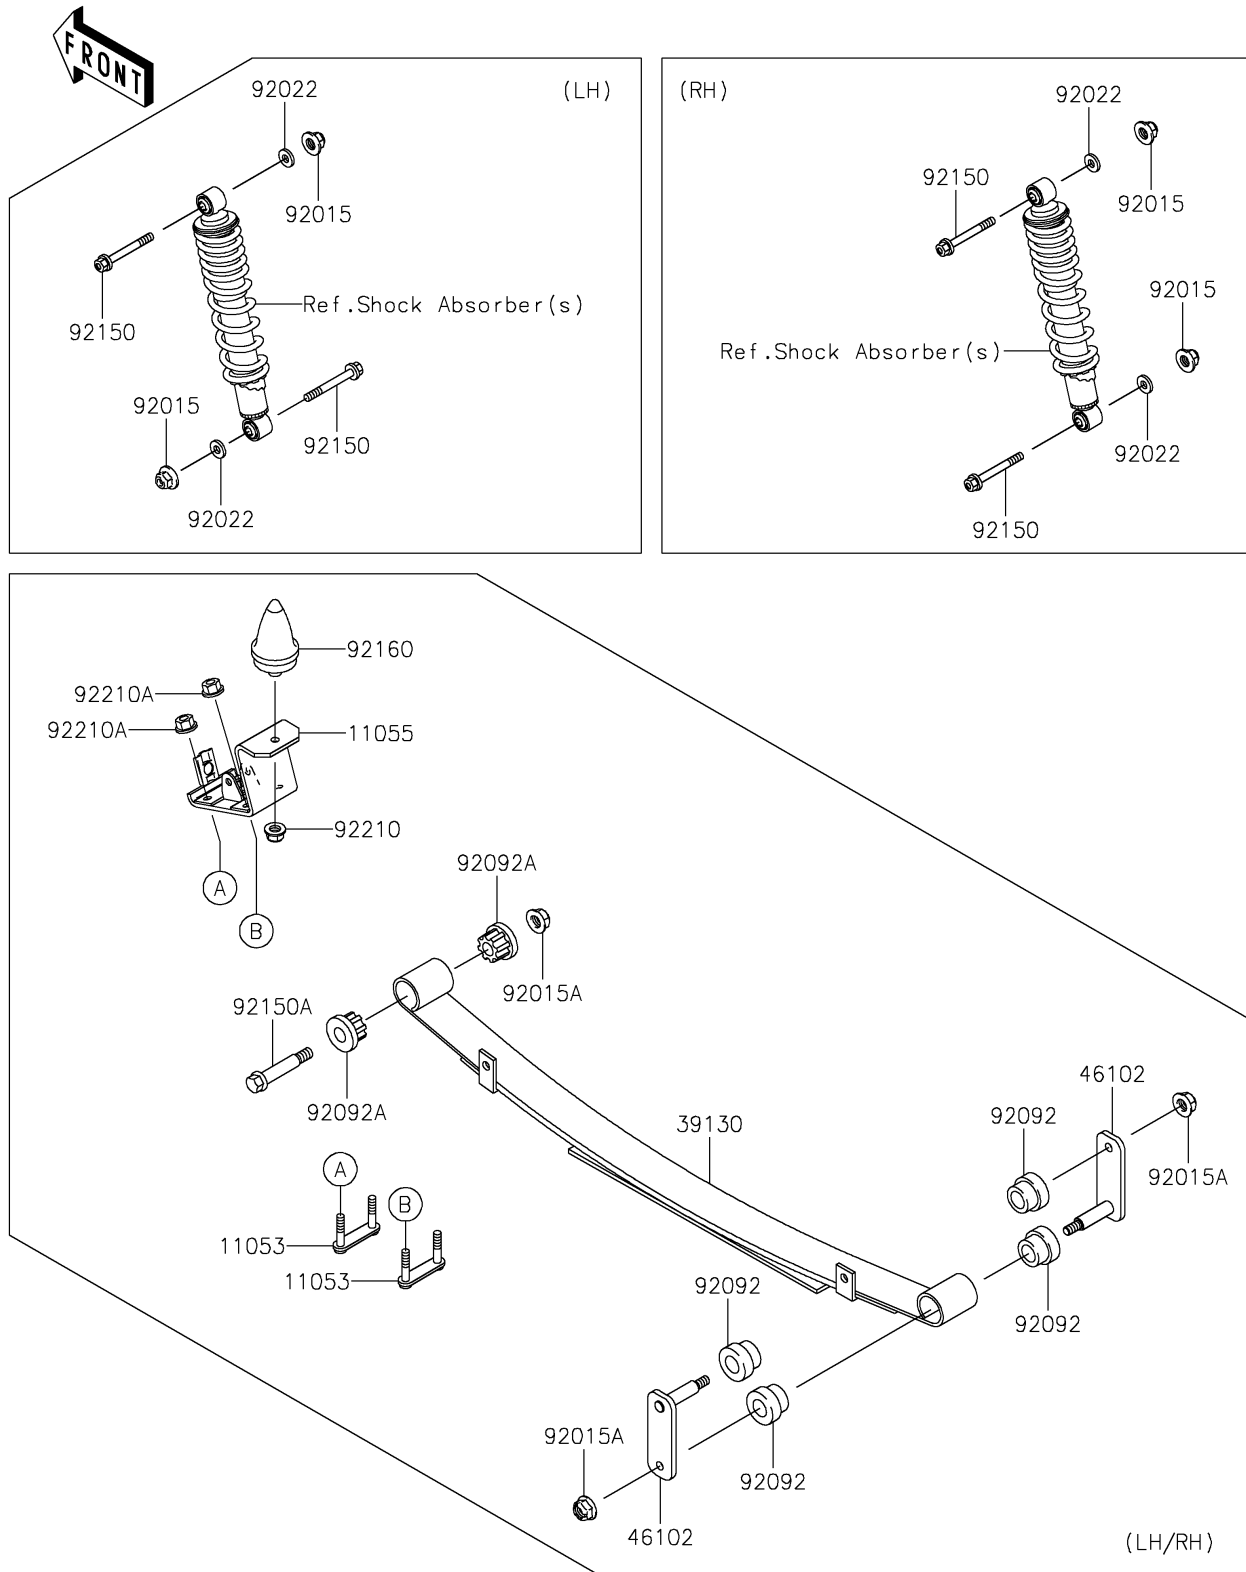

2019 MULE™ 4010 TRANS4x4® CAMO PARTS DIAGRAM

Rear Suspension

F2153

2019 MULE™ 4010 TRANS4x4® CAMO PARTS LIST

Rear Suspension

ITEM NAME	PART NUMBER	QUANTITY
BRACKET,LEAF SPRING (Ref # 11053)	11053-7564	1
BRACKET,LEAF SPRING (Ref # 11055)	11055-7504	1
SPRING-LEAF (Ref # 39130)	39130-1066	1
ROD,LEAF SPRING,RR (Ref # 46102)	46102-1338	1
NUT,LOCK,10MM (Ref # 92015)	92015-1597	1
NUT,12MM (Ref # 92015A)	92015-1706	1
WASHER,11.5X20.5X1.6 (Ref # 92022)	92022-1768	1
BUSHING-RUBBER (Ref # 92092)	92092-1083	1
BUSHING-RUBBER (Ref # 92092A)	92092-1084	1
BOLT,FLANGED,10X57 (Ref # 92150)	92150-1227	1
BOLT,12MM (Ref # 92150A)	92150-1284	1
DAMPER,BUMP STOPPER (Ref # 92160)	92160-1136	1
NUT,LOCK,FLANGED,10MM (Ref # 92210)	92210-0276	1
NUT,LOCK,10MM (Ref # 92210A)	92210-1204	1