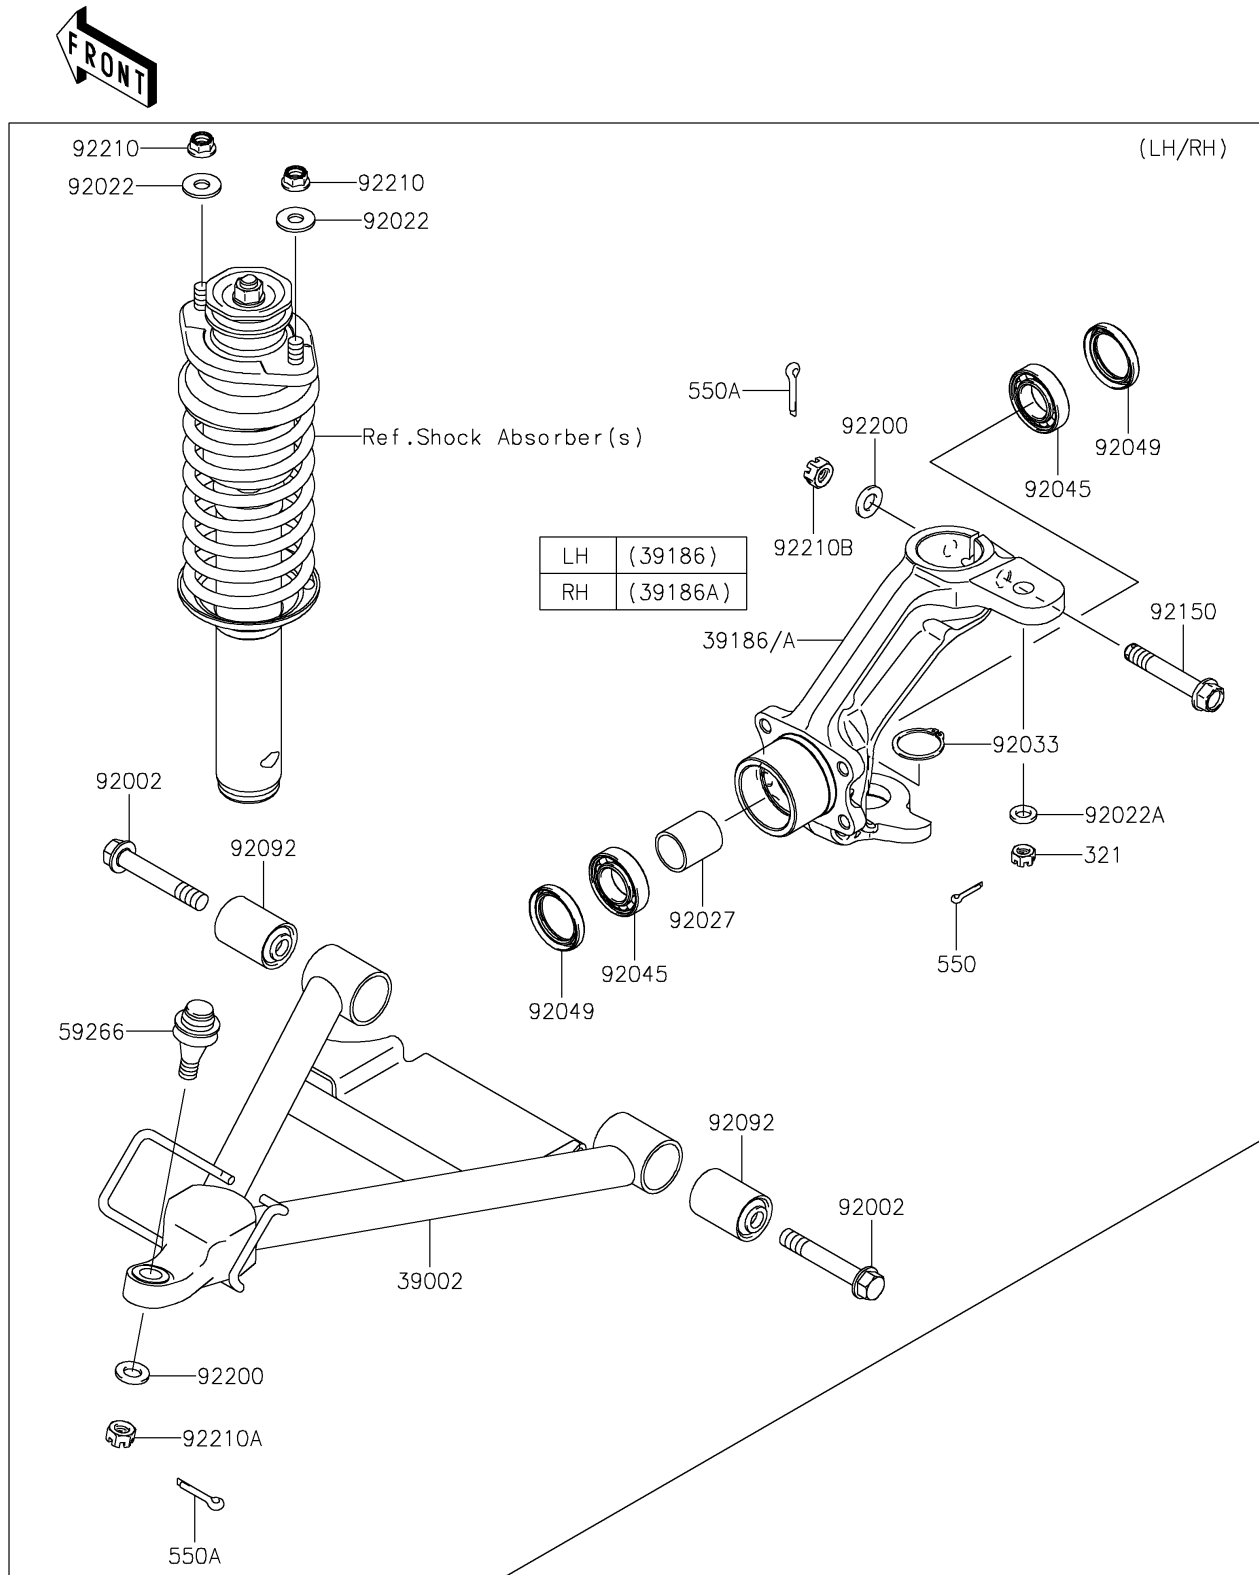

## 2019 MULE™ 4010 TRANS4x4® CAMO PARTS DIAGRAM

Front Suspension

F2152

## 2019 MULE™ 4010 TRANS4x4® CAMO PARTS LIST

Front Suspension

ITEM NAME	PART NUMBER	QUANTITY
NUT-CASTLE (Ref # 321)	321BA1000	1
ARM-COMP-SUSP (Ref # 39002)	39002-0001	1
KNUCKLE,FR,LH (Ref # 39186)	39186-0074	1
KNUCKLE,FR,RH (Ref # 39186A)	39186-0075	1
PIN-COTTER,2.0X22 (Ref # 550)	550AA2022	1
PIN-COTTER,3.0X25 (Ref # 550A)	550AA3025	1
JOINT-BALL (Ref # 59266)	59266-1080	1
BOLT,FLANGED,12X75 (Ref # 92002)	92002-1661	1
WASHER,10.5X26X2.3 (Ref # 92022)	92022-044	1
WASHER,10.5X18X2.5 (Ref # 92022A)	92022-1876	1
COLLAR,L=34.5 (Ref # 92027)	92027-1538	1
RING-SNAP,C-TYPE,32MM (Ref # 92033)	92033-1262	1
BEARING-BALL (Ref # 92045)	92045-3707	1
SEAL-OIL,SD35X47X7HS (Ref # 92049)	92049-1513	1
BUSHING-RUBBER (Ref # 92092)	92092-1065	1
BOLT,FLANGED,12X72 (Ref # 92150)	92150-1356	1
WASHER,12.3X23X2.3 (Ref # 92200)	92200-1004	1
NUT,LOCK,FLANGED,10MM (Ref # 92210)	92210-0276	1
NUT,CASTLE,12MM (Ref # 92210A)	92210-0395	1
NUT,12MM (Ref # 92210B)	92210-7501	1