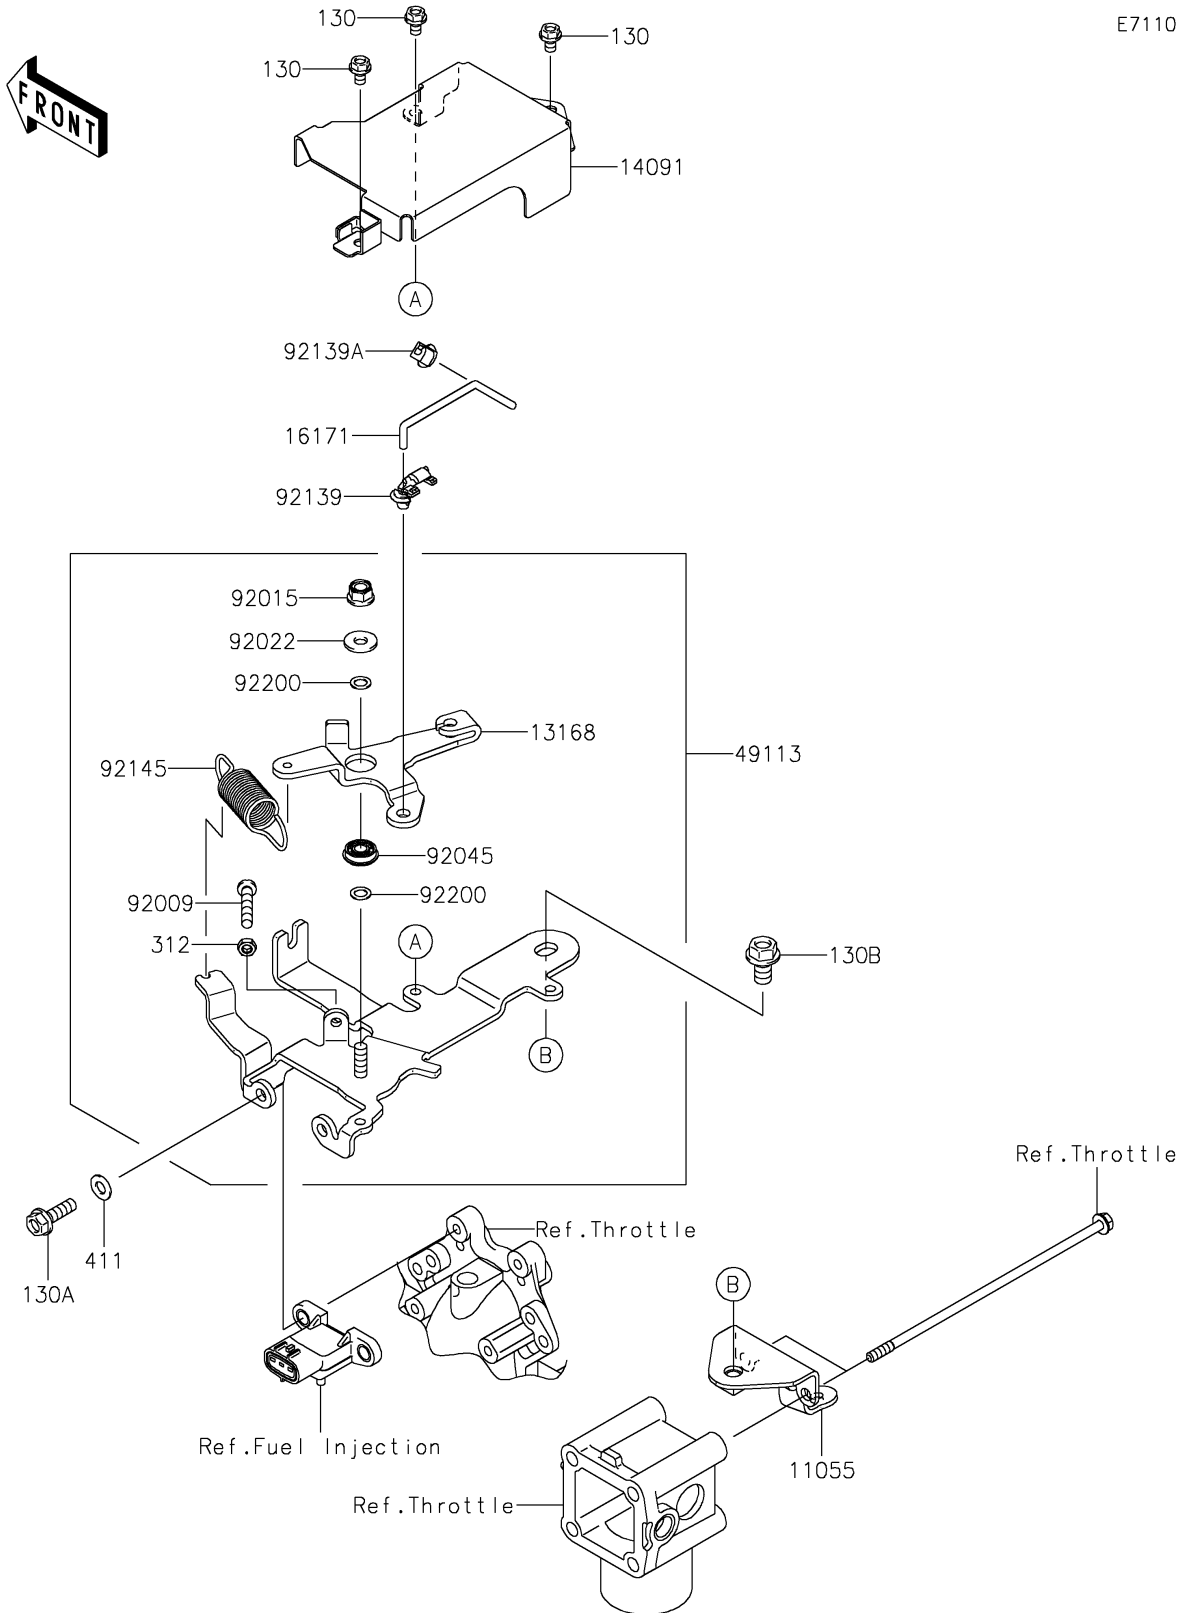

2019 MULE™ 4010 TRANS4x4® CAMO PARTS DIAGRAM

Control

E7110

2019 MULE™ 4010 TRANS4x4® CAMO PARTS LIST

Control

ITEM NAME	PART NUMBER	QUANTITY
BRACKET (Ref # 11055)	11055-2020	1
BOLT-FLANGED,5X8 (Ref # 130)	130BA0508	1
BOLT-FLANGED,6X20 (Ref # 130A)	130BA0620	1
BOLT-FLANGED,8X14 (Ref # 130B)	130BA0814	1
LEVER (Ref # 13168)	13168-2509	1
COVER,CONTROL PANEL (Ref # 14091)	14091-1757	1
LINK (Ref # 16171)	16171-2105	1
NUT-HEX,5MM (Ref # 312)	312AA0500	1
WASHER-PLAIN,6MM (Ref # 411)	411AB0600	1
PANEL-COMP-CONTROL (Ref # 49113)	49113-2211	1
SCREW,5X30 (Ref # 92009)	92009-2381	1
NUT,LOCK,FLANGED,6MM (Ref # 92015)	92015-1339	1
WASHER (Ref # 92022)	92022-2247	1
BEARING-BALL,696ZZ1NR MC3 (Ref # 92045)	92045-2223	1
BUSHING,CONT-PANEL (Ref # 92139)	92139-2060	1
BUSHING,THROTTLE-BODY (Ref # 92139A)	92139-2061	1
SPRING (Ref # 92145)	92145-2186	1
WASHER,6.2X10X0.5 (Ref # 92200)	92200-2083	1