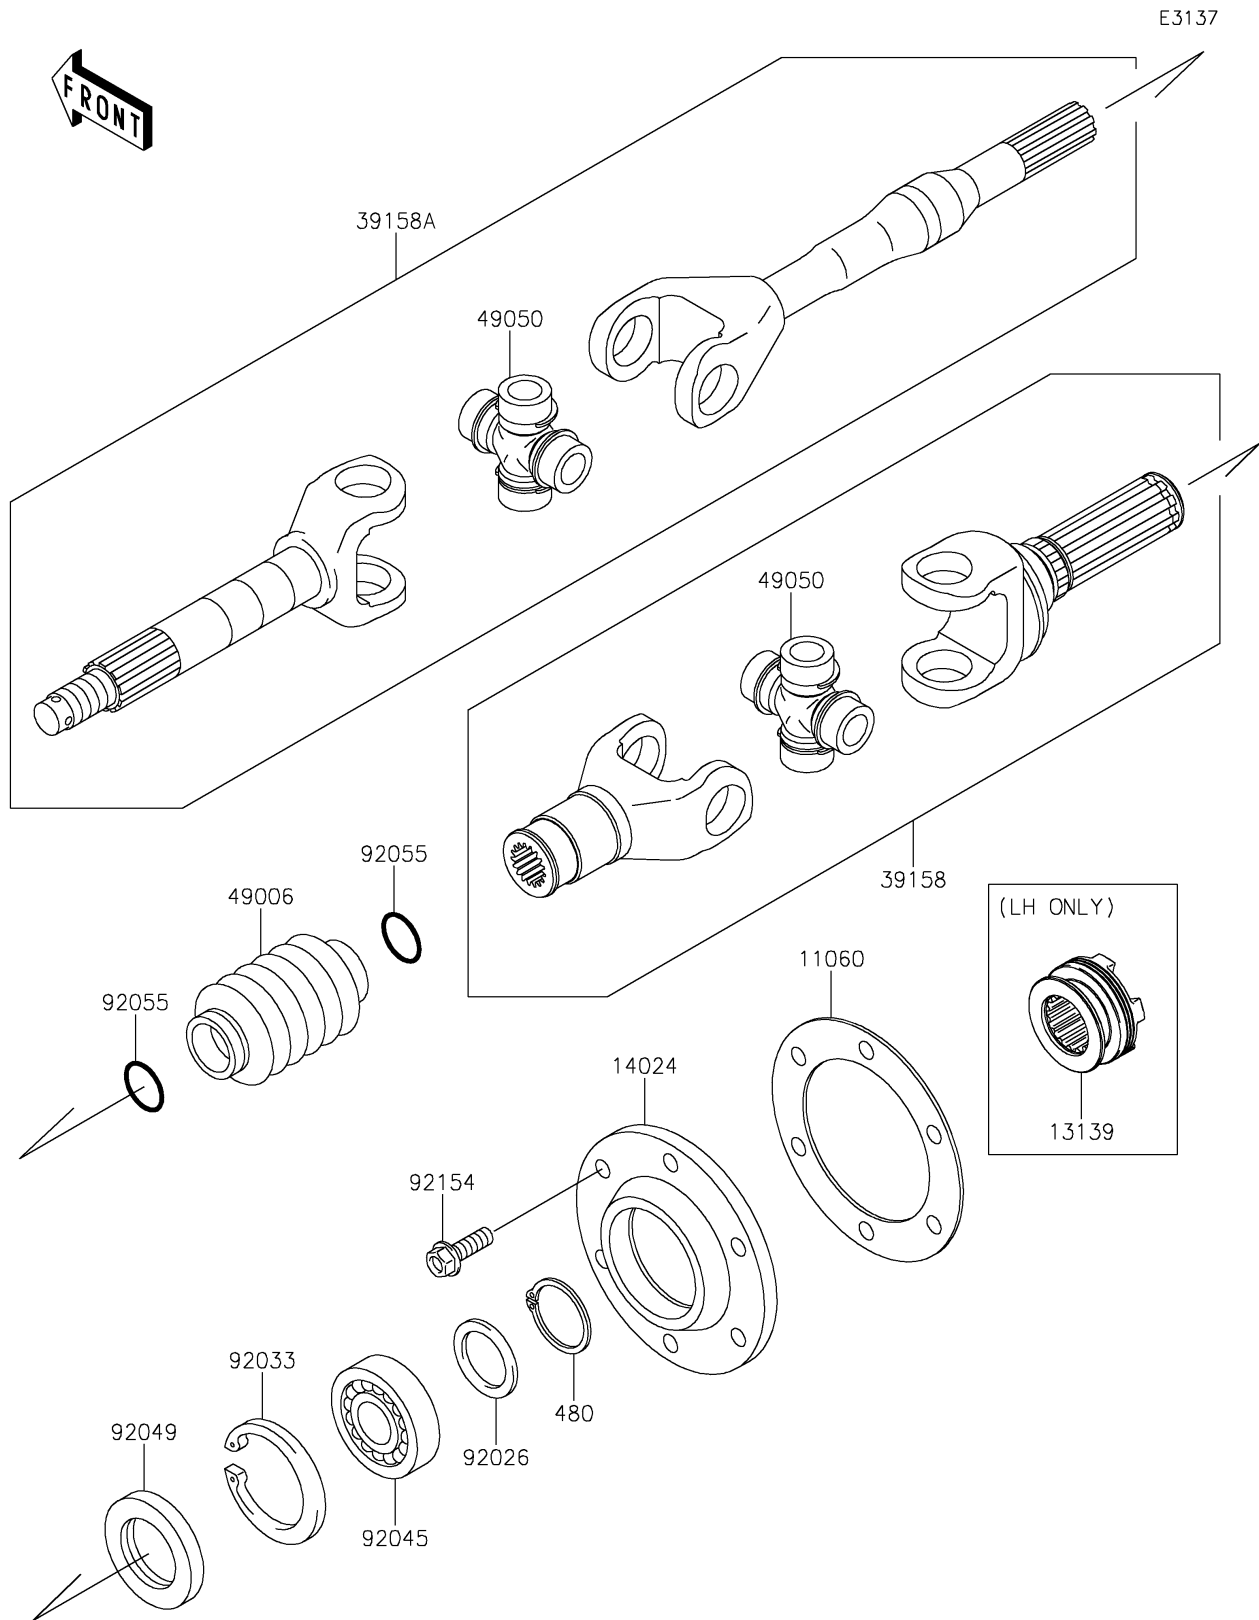

2019 MULE™ 4010 TRANS4x4® CAMO PARTS DIAGRAM

Drive Shaft-Rear

2019 MULE™ 4010 TRANS4x4® CAMO PARTS LIST

Drive Shaft-Rear

ITEM NAME	PART NUMBER	QUANTITY
GASKET,DRIVESHAFT COVER (Ref # 11060)	11060-1251	1
SHIFTER (Ref # 13139)	13139-0009	1
COVER,DRIVESHAFT (Ref # 14024)	14024-1560	1
SHAFT-ASSY-DRIVE,INSIDE (Ref # 39158)	39158-1119	1
SHAFT-ASSY-DRIVE (Ref # 39158A)	39158-1120	1
CIRCLIP-TYPE-C,28MM (Ref # 480)	480J2800	1
BOOT,DRIVE SHAFT (Ref # 49006)	49006-1257	1
SPIDER (Ref # 49050)	49050-0034	1
SPACER,28.1X38X2.6 (Ref # 92026)	92026-1489	1
RING-SNAP,55MM (Ref # 92033)	92033-1274	1
BEARING-BALL,6006 (Ref # 92045)	92045-1208	1
SEAL-OIL,TC35X55X8 (Ref # 92049)	92049-1298	1
RING-O,19.5X3.0 (Ref # 92055)	92055-1451	1
BOLT-FLANGED,8X25 (Ref # 92154)	92154-4079	1