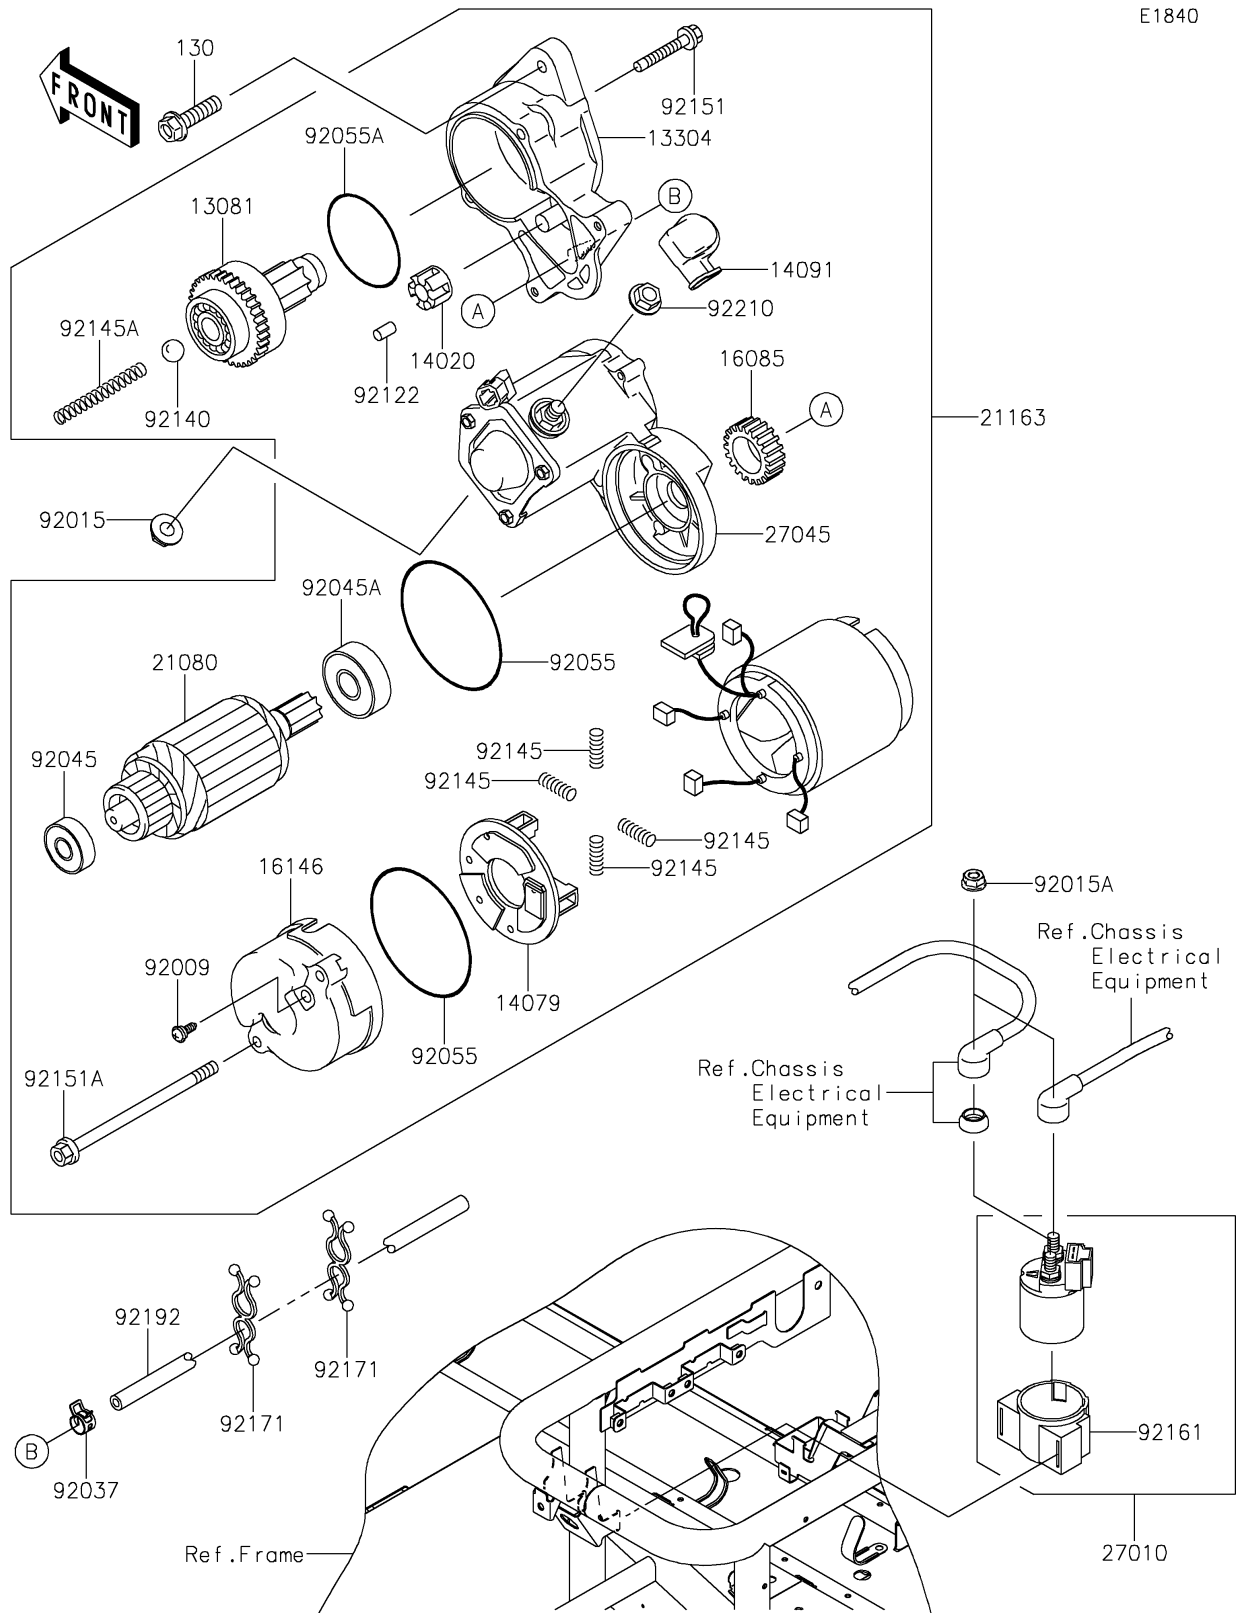

2019 MULE™ 4010 TRANS4x4® CAMO PARTS DIAGRAM

Starter Motor

E1840

2019 MULE™ 4010 TRANS4x4® CAMO PARTS LIST

Starter Motor

ITEM NAME	PART NUMBER	QUANTITY
BOLT-FLANGED,8X30 (Ref # 130)	130CA0830	1
CLUTCH-ASSY (Ref # 13081)	13081-2231	1
HOUSING-ASSY (Ref # 13304)	13304-2253	1
RETAINER (Ref # 14020)	14020-2112	1
HOLDER-ASSY (Ref # 14079)	14079-2064	1
COVER (Ref # 14091)	14091-2080	1
GEAR (Ref # 16085)	16085-2055	1
COVER-ASSY (Ref # 16146)	16146-2243	1
ARMATURE (Ref # 21080)	21080-2070	1
STARTER-ELECTRIC (Ref # 21163)	21163-2134	1
SWITCH,MAGNETIC (Ref # 27010)	27010-0766	1
SWITCH-ASSY (Ref # 27045)	27045-2020	1
SCREW (Ref # 92009)	92009-2455	1
NUT,8MM (Ref # 92015)	92015-1143	1
NUT,FLANGED,6MM (Ref # 92015A)	92015-1367	1
CLAMP (Ref # 92037)	92037-2113	1
BEARING-BALL,60102RKMDSH2C3 (Ref # 92045)	92045-2257	1
BEARING-BALL (Ref # 92045A)	92045-2258	1
RING-O (Ref # 92055)	92055-2199	1
RING-O (Ref # 92055A)	92055-2200	1
ROLLER (Ref # 92122)	92122-2057	1
BALL (Ref # 92140)	92140-2061	1
SPRING (Ref # 92145)	92145-2096	1
SPRING (Ref # 92145A)	92145-2097	1
BOLT (Ref # 92151)	92151-2167	1
BOLT (Ref # 92151A)	92151-2168	1
DAMPER,MAGNETIC SWITCH (Ref # 92161)	92161-1722	1
CLAMP (Ref # 92171)	92171-0476	1
TUBE,4.7X9.5X1000 (Ref # 92192)	92192-0937	1

2019 MULE™ 4010 TRANS4x4® CAMO PARTS LIST

Starter Motor

ITEM NAME	PART NUMBER	QUANTITY
NUT (Ref # 92210)	92210-2084	1