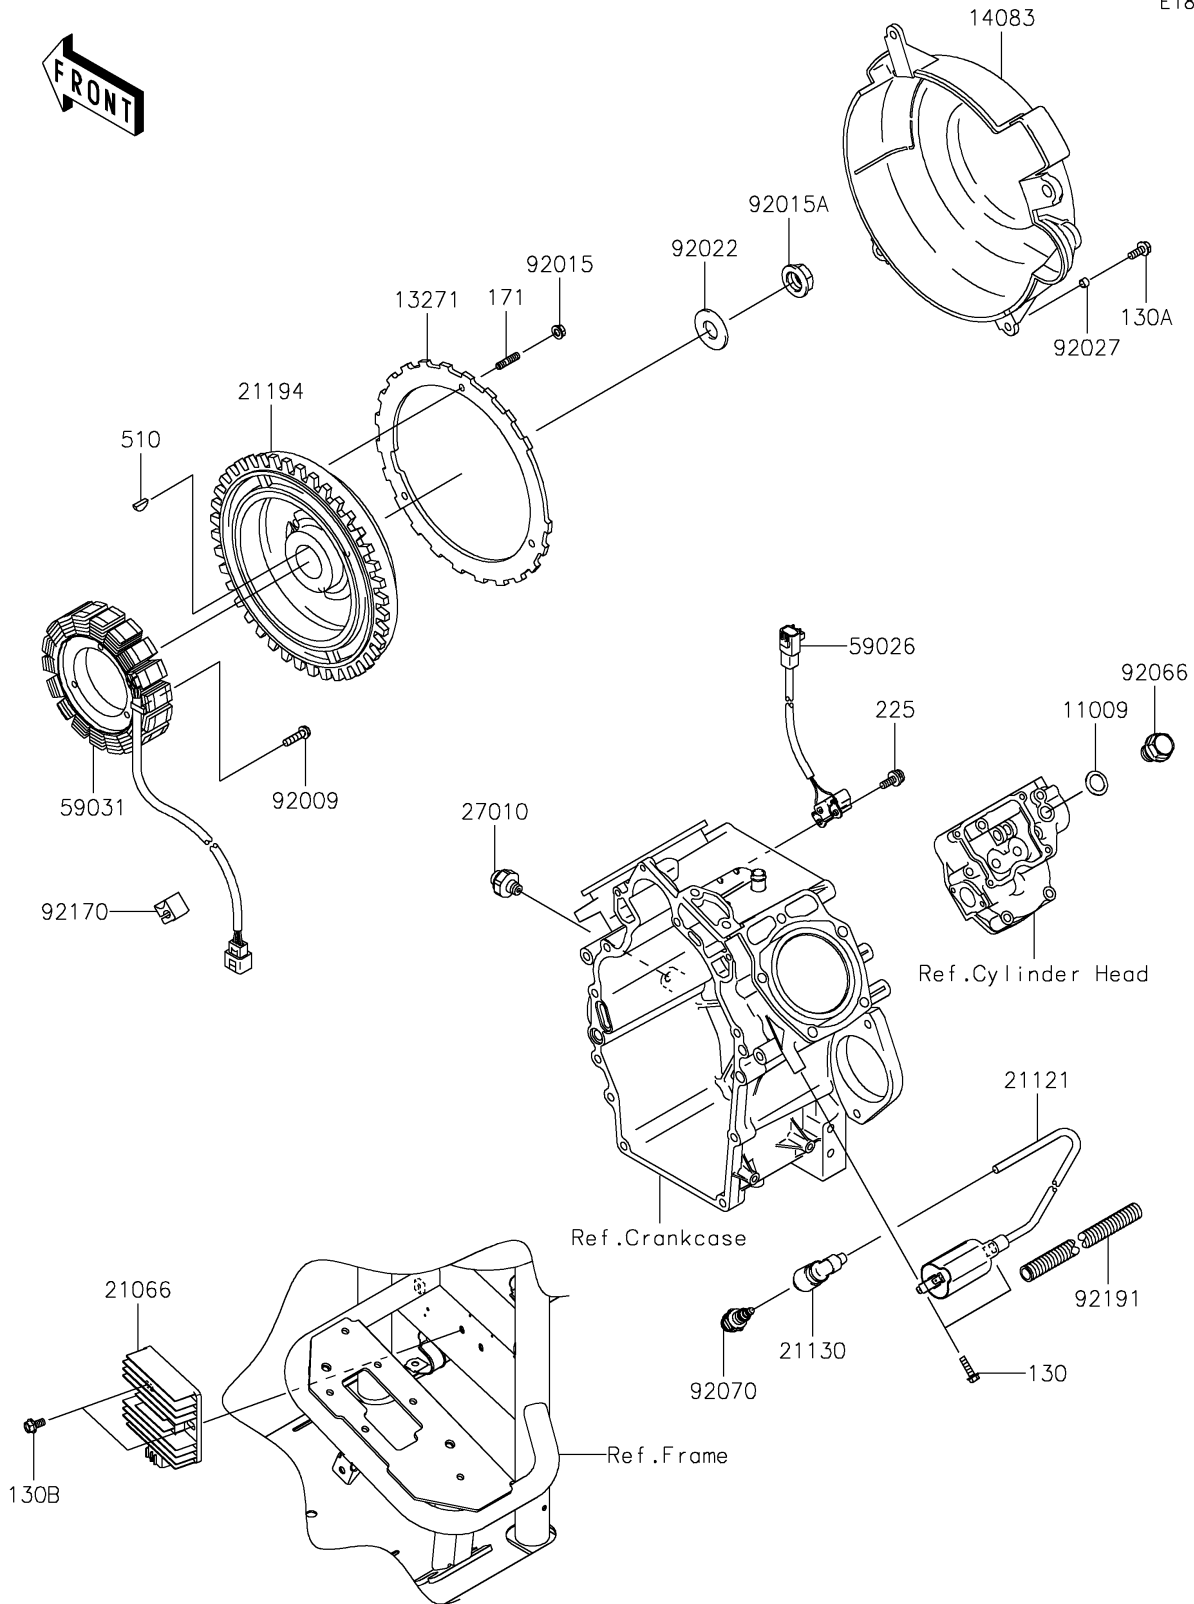

2019 MULE™ 4010 TRANS4x4® CAMO PARTS DIAGRAM

Generator/Ignition Coil

E1811

2019 MULE™ 4010 TRANS4x4® CAMO PARTS LIST

Generator/Ignition Coil

ITEM NAME	PART NUMBER	QUANTITY
GASKET,16X24X1 (Ref # 11009)	11009-2566	1
BOLT-FLANGED,5X18 (Ref # 130)	130BA0518	1
BOLT-FLANGED,6X16 (Ref # 130A)	130BA0616	1
BOLT-FLANGED,6X14 (Ref # 130B)	130BB0614	1
PLATE (Ref # 13271)	13271-2269	1
COVER-FLYWHEEL (Ref # 14083)	14083-2052	1
BOLT-STUD,6X18 (Ref # 171)	171BA0618	1
REGULATOR-VOLTAGE (Ref # 21066)	21066-0717	1
COIL-IGNITION (Ref # 21121)	21121-2092	1
CAP-SPARK PLUG (Ref # 21130)	21130-2060	1
FLYWHEEL-COMP (Ref # 21194)	21194-2352	1
SCREW-PAN-WSP-CROS,4X14 (Ref # 225)	225AA0414	1
SWITCH,OIL PRESSURE (Ref # 27010)	27010-1313	1
KEY-WOODRUFF (Ref # 510)	510A5100	1
COIL-PULSING (Ref # 59026)	59026-0559	1
COIL-CHARGING (Ref # 59031)	59031-2136	1
SCREW,6X25 (Ref # 92009)	92009-2273	1
NUT,FLANGED,6MM (Ref # 92015)	92015-1367	1
NUT (Ref # 92015A)	92015-2167	1
WASHER (Ref # 92022)	92022-2229	1
COLLAR,6.2X7.8X5 (Ref # 92027)	92027-2096	1
PLUG,DRAIN (Ref # 92066)	92066-2099	1
PLUG-SPARK,BPR2ES(NGK),SOLID (Ref # 92070)	92070-2110	1
CLAMP (Ref # 92170)	92170-2056	1
TUBE (Ref # 92191)	92191-2124	1