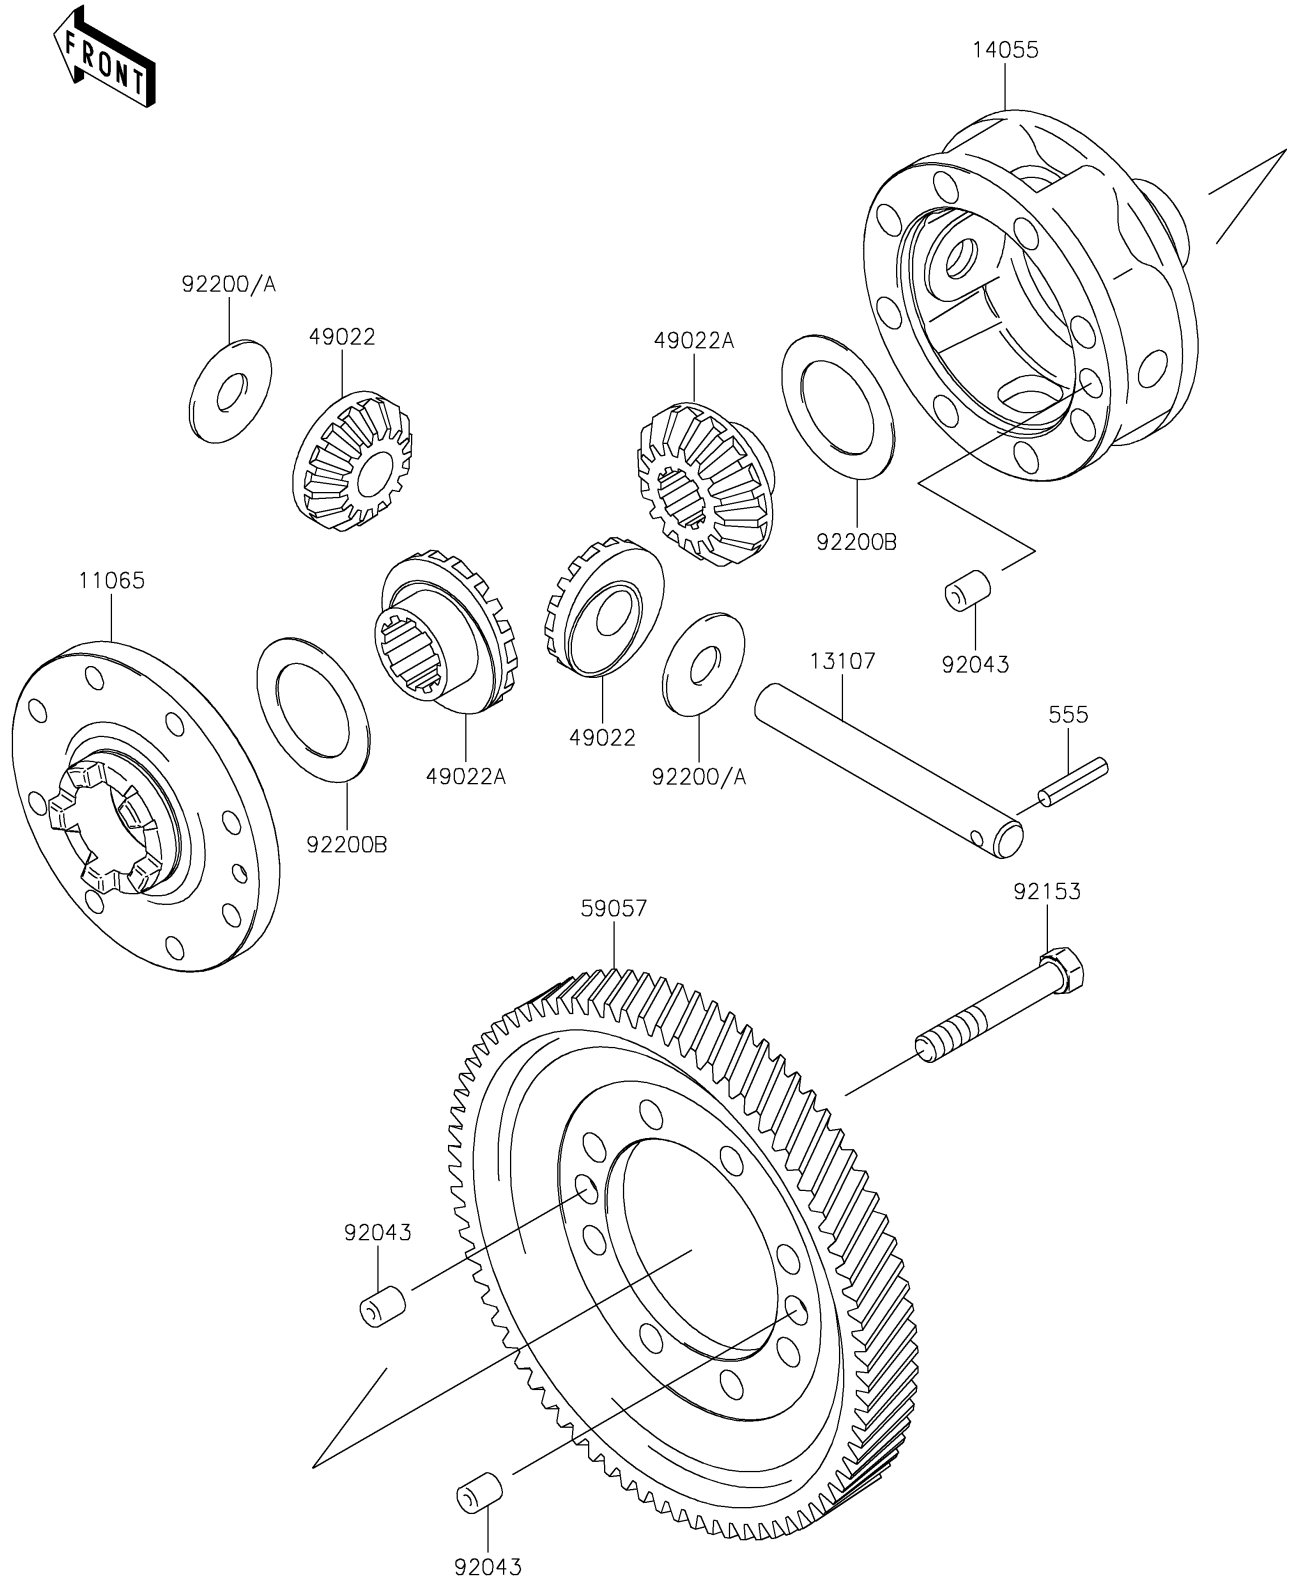

2019 MULE™ 4010 TRANS4x4® CAMO PARTS DIAGRAM

Differential

E1451

2019 MULE™ 4010 TRANS4x4® CAMO PARTS LIST

Differential

ITEM NAME	PART NUMBER	QUANTITY
CAP,GEAR CASE (Ref # 11065)	11065-0033	1
SHAFT (Ref # 13107)	13107-0009	1
CASE-GEAR,DIFFERENTIAL (Ref # 14055)	14055-0003	1
GEAR-BEVEL,10T (Ref # 49022)	49022-1105	1
GEAR-BEVEL,16T (Ref # 49022A)	49022-1117	1
PIN-SPRING (Ref # 555)	555A0525	1
GEAR-HELICAL,DIFFERENTIAL (Ref # 59057)	59057-0002	1
PIN,10X12 (Ref # 92043)	92043-0029	1
BOLT,10X63 (Ref # 92153)	92153-0331	1
WASHER,14.5X38X1.2 (Ref # 92200)	92200-0021	1
WASHER,14.5X38X1.0 (Ref # 92200A)	92200-1044	1
WASHER,35.5X54X1.0 (Ref # 92200B)	92200-1045	1