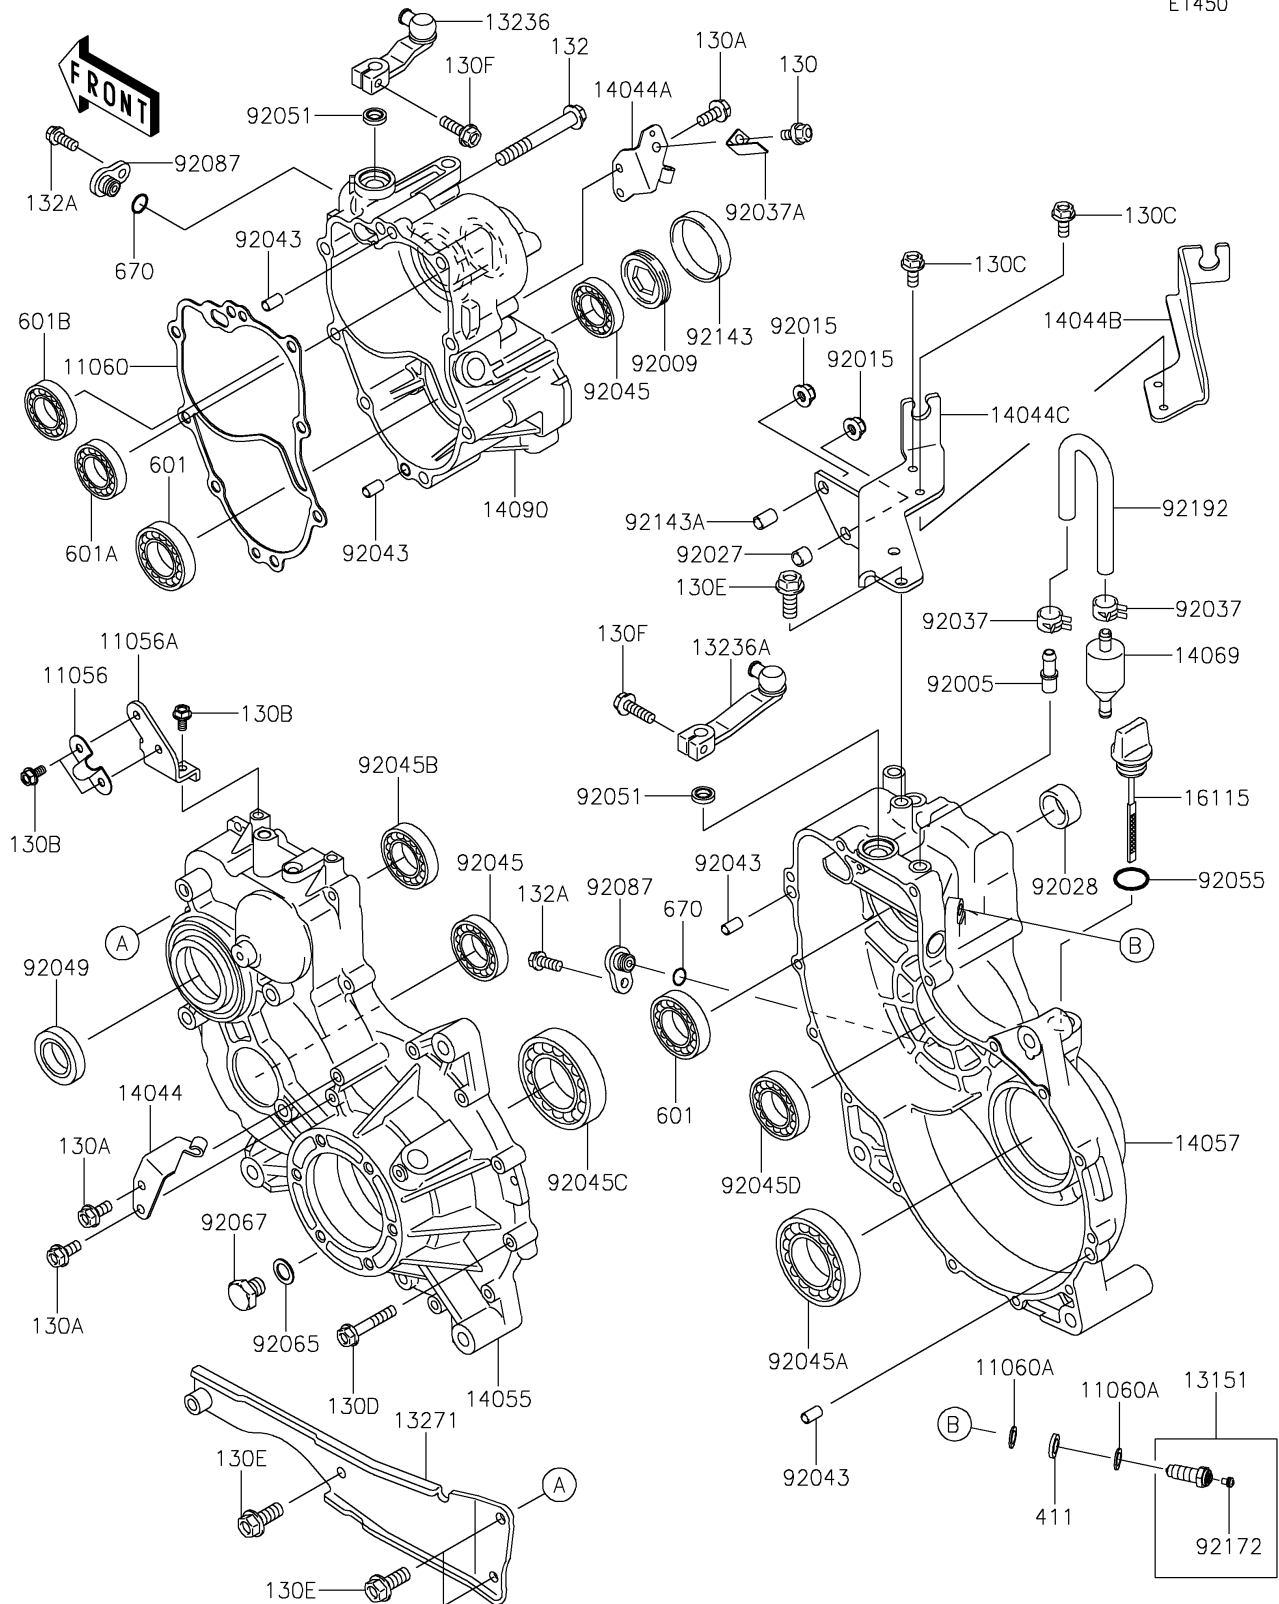

## 2019 MULE™ 4010 TRANS4x4® CAMO PARTS LIST

Gear Box

ITEM NAME	PART NUMBER	QUANTITY
BRACKET,OIL PIPE (Ref # 11056)	11056-4139	1
BRACKET,OIL PIPE (Ref # 11056A)	11056-4140	1
GASKET,GEAR CASE COVER (Ref # 11060)	11060-1310	1
GASKET (Ref # 11060A)	11060-1966	1
SWITCH-COMP (Ref # 13151)	13151-1093	1
LEVER-COMP (Ref # 13236)	13236-1363	1
LEVER-COMP (Ref # 13236A)	13236-1372	1
PLATE (Ref # 13271)	13271-1604	1
HOLDER-CABLE (Ref # 14044)	14044-0003	1
HOLDER-CABLE (Ref # 14044A)	14044-0004	1
HOLDER-CABLE,HI/LOW (Ref # 14044B)	14044-1075	1
HOLDER-CABLE (Ref # 14044C)	14044-1098	1
CASE-GEAR,LH (Ref # 14055)	14055-0035	1
CASE-COMP-GEAR,RH (Ref # 14057)	14057-0011	1
BREATHER (Ref # 14069)	14069-1051	1
COVER,GEAR CASE,HI/LOW (Ref # 14090)	14090-1238	1
CAP-OIL FILLER (Ref # 16115)	16115-1060	1
FITTING,BREATHER (Ref # 92005)	92005-1127	1
SCREW,55MM (Ref # 92009)	92009-1290	1
NUT,8MM (Ref # 92015)	92015-1432	1
COLLAR,8.8X12X9 (Ref # 92027)	92027-1568	1
BUSHING,23X30X13 (Ref # 92028)	92028-132	1
CLAMP,TUBE (Ref # 92037)	92037-1505	1
CLAMP (Ref # 92037A)	92037-1680	1
PIN,6.2X8X14 (Ref # 92043)	92043-1263	1
BEARING-BALL,TMB304CCM (Ref # 92045)	92045-1142	1
BEARING-BALL,6010CM (Ref # 92045A)	92045-1162	1
BEARING-BALL,62/28 (Ref # 92045B)	92045-1207	1
BEARING-BALL,6210CM (Ref # 92045C)	92045-1213	1