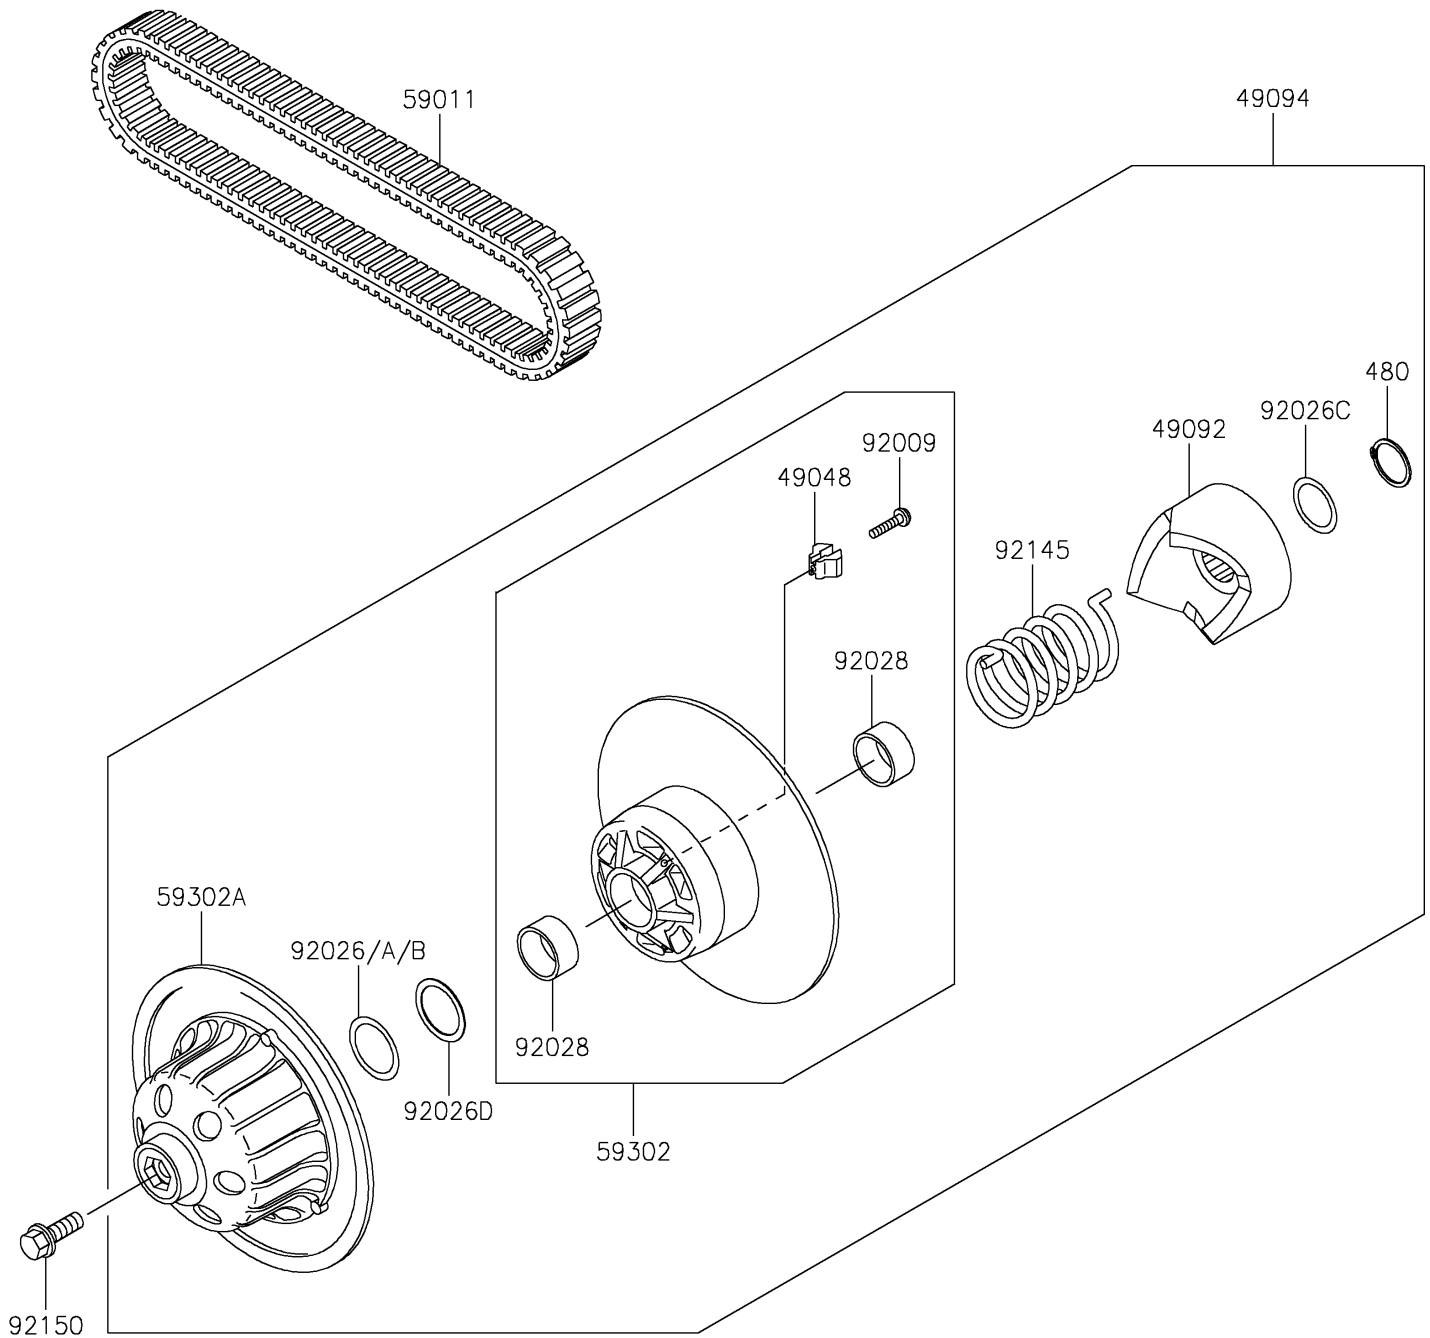

## 2019 MULE™ 4010 TRANS4x4® CAMO PARTS DIAGRAM

Driven Converter/Drive Belt

E1392

## 2019 MULE™ 4010 TRANS4x4® CAMO PARTS LIST

Driven Converter/Drive Belt

ITEM NAME	PART NUMBER	QUANTITY
CIRCLIP-TYPE-C,34MM (Ref # 480)	480J3400	1
SHOE (Ref # 49048)	49048-1060	1
RAMP (Ref # 49092)	49092-1068	1
CONVERTER-ASSY-DRIVEN (Ref # 49094)	49094-0045	1
BELT,CONVERTER (Ref # 59011)	59011-1077	1
SHEAVE-COMP,MOVABLE (Ref # 59302)	59302-0031	1
SHEAVE-COMP (Ref # 59302A)	59302-0032	1
SCREW,SHOE (Ref # 92009)	92009-1849	1
SPACER,39X50X0.50 (Ref # 92026)	92026-1507	1
SPACER,39X50X0.60 (Ref # 92026A)	92026-1508	1
SPACER,39X50X0.80 (Ref # 92026B)	92026-1510	1
SPACER,34X44X0.80 (Ref # 92026C)	92026-1521	1
SPACER,39X49.5X1.0 (Ref # 92026D)	92026-1603	1
BUSHING (Ref # 92028)	92028-1864	1
SPRING (Ref # 92145)	92145-1404	1
BOLT,12X35 (Ref # 92150)	92150-1009	1