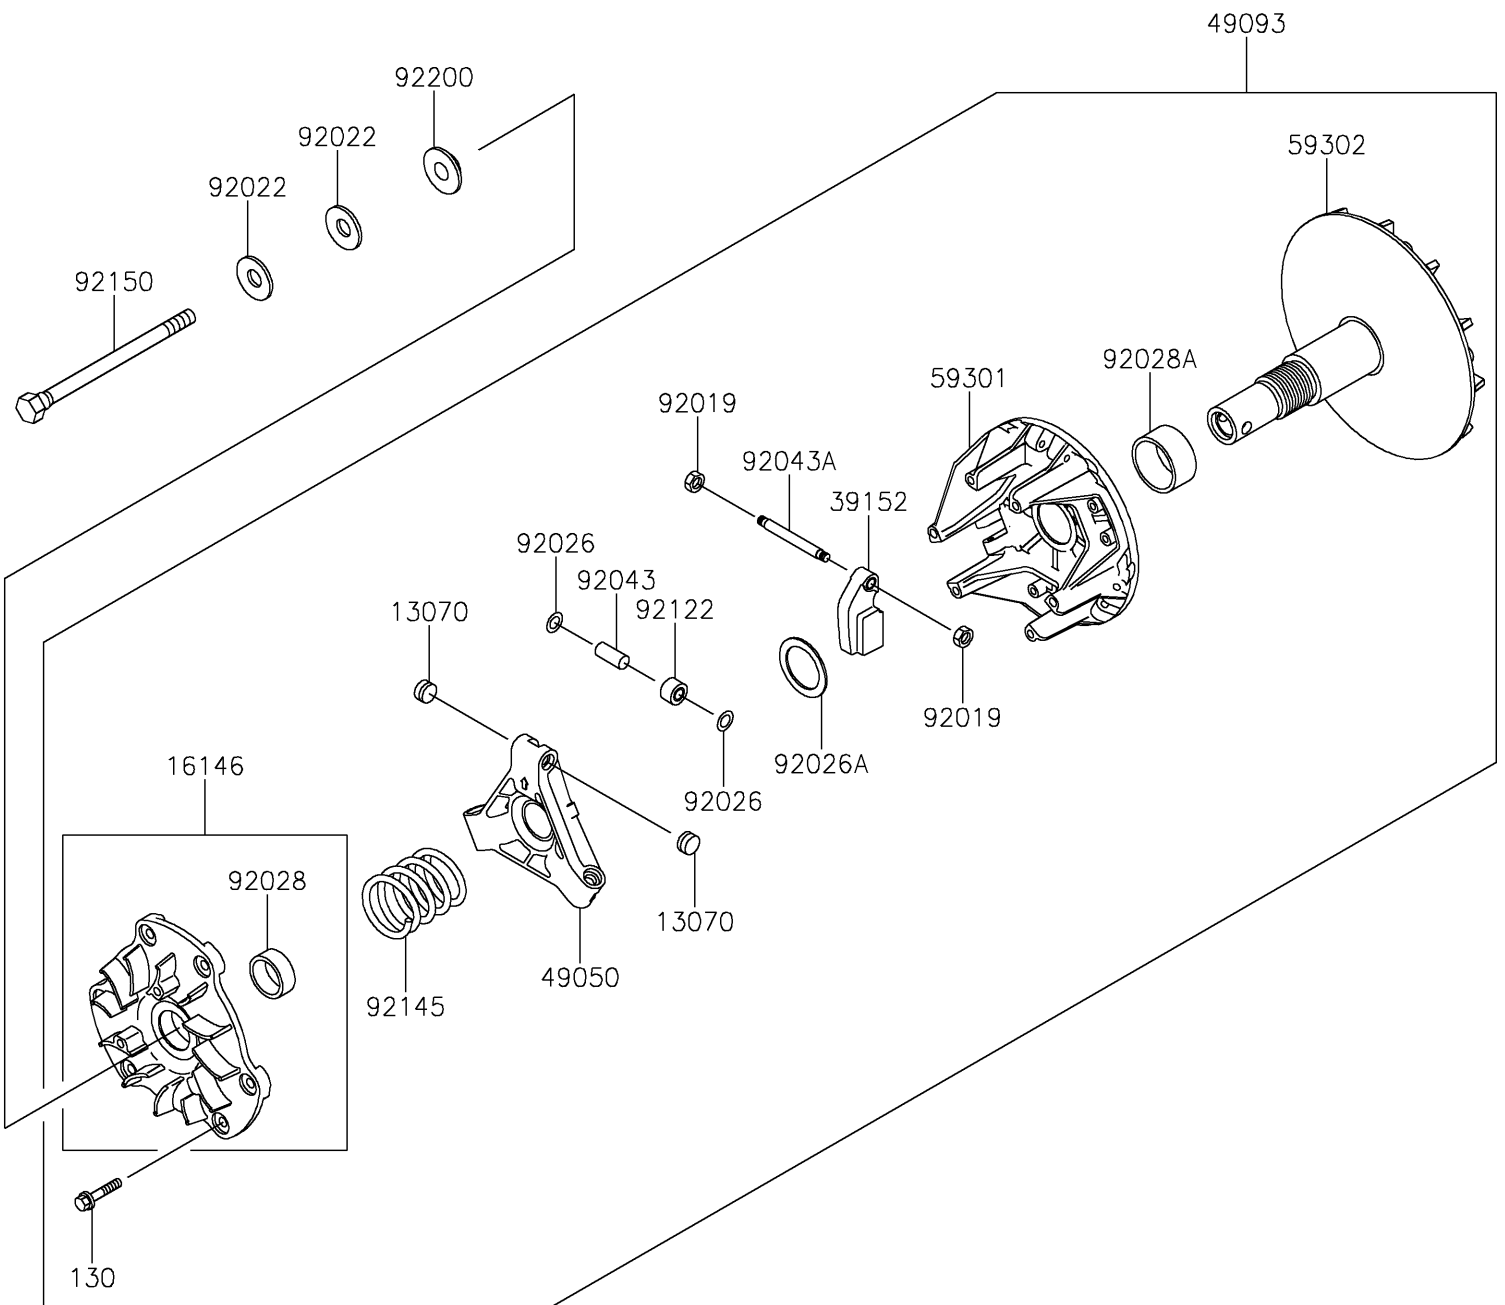

2019 MULE™ 4010 TRANS4x4® CAMO PARTS DIAGRAM

Drive Converter

E1391

2019 MULE™ 4010 TRANS4x4® CAMO PARTS LIST

Drive Converter

ITEM NAME	PART NUMBER	QUANTITY
BOLT-FLANGED,6X30 (Ref # 130)	130CA0630	1
GUIDE (Ref # 13070)	13070-1330	1
COVER-ASSY (Ref # 16146)	16146-1219	1
WEIGHT-RAMP (Ref # 39152)	39152-1078	1
SPIDER (Ref # 49050)	49050-0018	1
CONVERTER-ASSY-DRIVE (Ref # 49093)	49093-0025	1
SHEAVE-MOVABLE (Ref # 59301)	59301-0016	1
SHEAVE-COMP (Ref # 59302)	59302-1085	1
NUT,LOCK,6MM (Ref # 92019)	92019-008	1
WASHER,SPECIAL CONICAL (Ref # 92022)	92022-1901	1
SPACER (Ref # 92026)	92026-1512	1
SPACER,32.3X44.3X3.6 (Ref # 92026A)	92026-1591	1
BUSHING (Ref # 92028)	92028-1861	1
BUSHING (Ref # 92028A)	92028-1864	1
PIN (Ref # 92043)	92043-1572	1
PIN (Ref # 92043A)	92043-1573	1
ROLLER (Ref # 92122)	92122-1204	1
SPRING,YELLOW PAINT (Ref # 92145)	92145-0639	1
BOLT,12X163.5 (Ref # 92150)	92150-1008	1
WASHER (Ref # 92200)	92200-1401	1