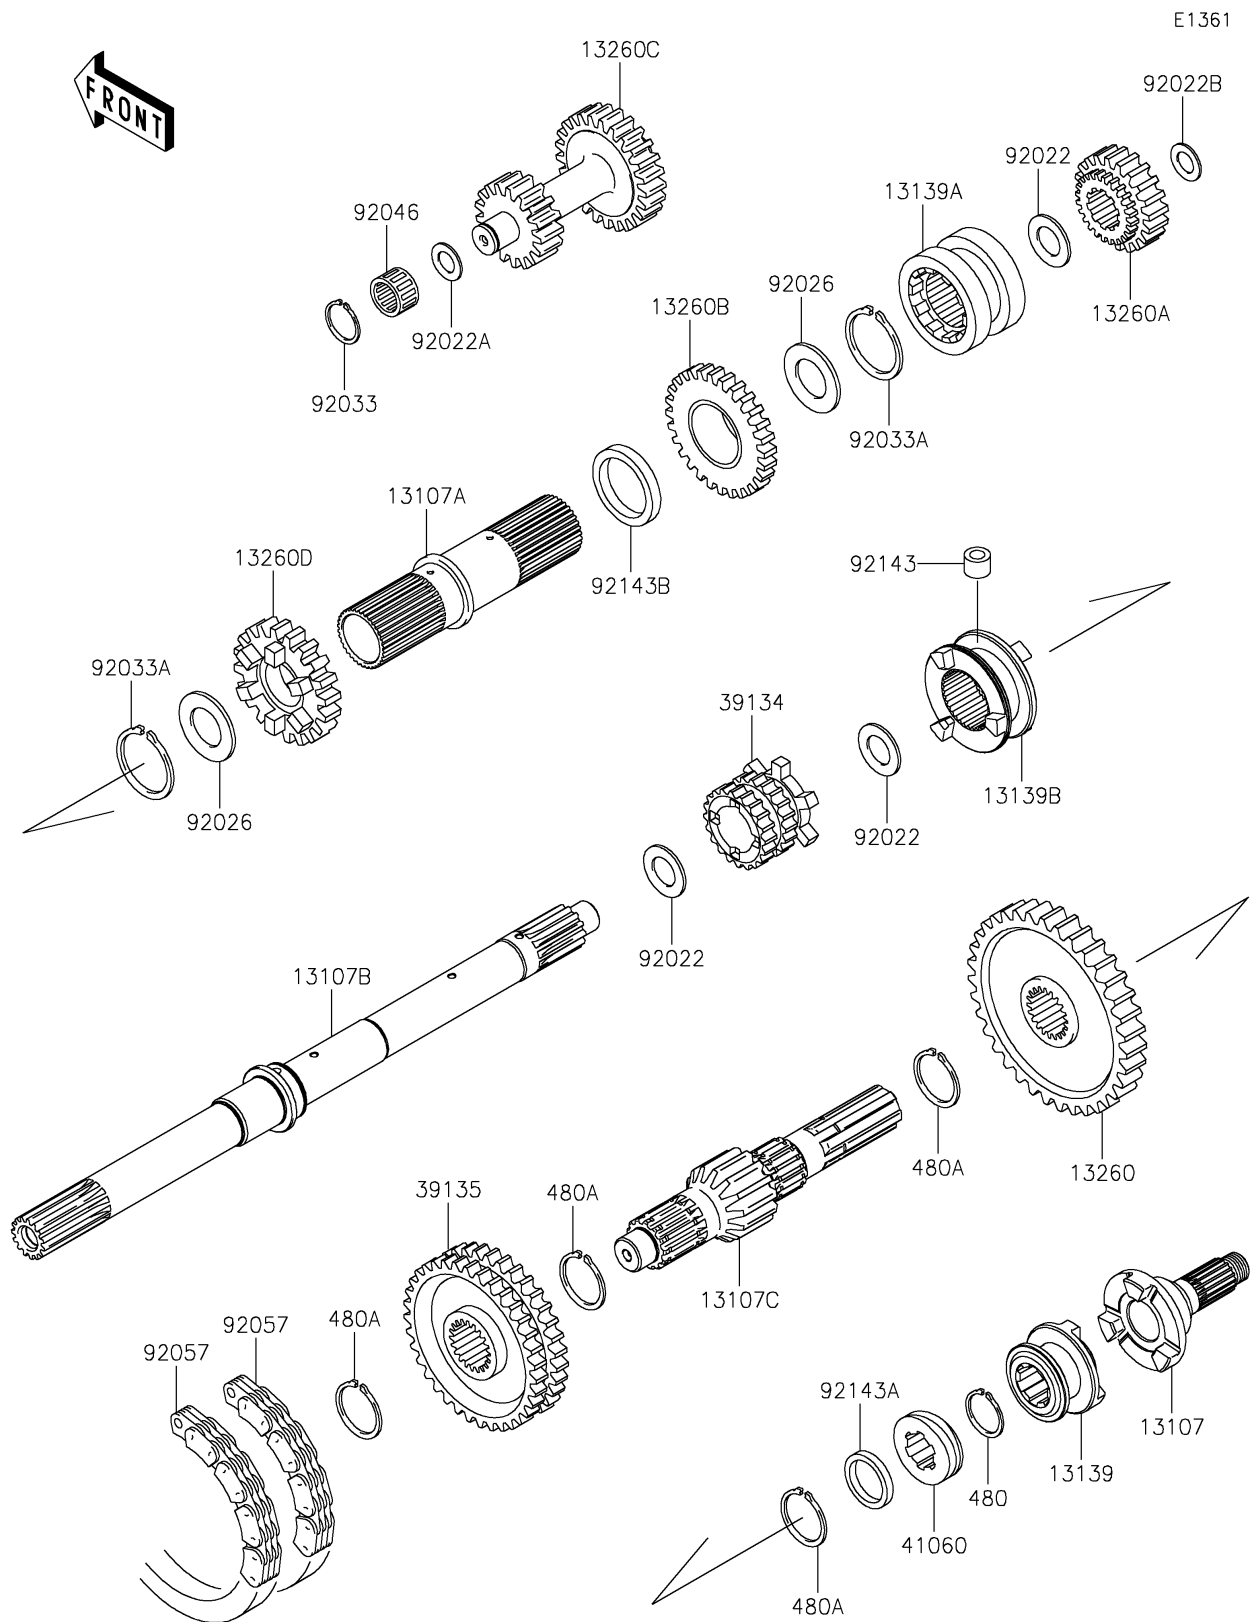

2019 MULE™ 4010 TRANS4x4® CAMO PARTS DIAGRAM

Transmission

2019 MULE™ 4010 TRANS4x4® CAMO PARTS LIST

Transmission

ITEM NAME	PART NUMBER	QUANTITY
SHAFT,2WD/4WD (Ref # 13107)	13107-0106	1
SHAFT,INPUT OUTER (Ref # 13107A)	13107-1309	1
SHAFT,INPUT (Ref # 13107B)	13107-1470	1
SHAFT,OUTPUT,14T (Ref # 13107C)	13107-1517	1
SHIFTER,2WD/4WD (Ref # 13139)	13139-0010	1
SHIFTER,SPEED,HI/LOW (Ref # 13139A)	13139-1069	1
SHIFTER,FR/RR (Ref # 13139B)	13139-1072	1
GEAR,OUTPUT REVERSE,51T (Ref # 13260)	13260-1288	1
GEAR,INPUT REDUCTION,20T (Ref # 13260A)	13260-1289	1
GEAR,INPUT REDUCTION,28T (Ref # 13260B)	13260-1290	1
GEAR,REDUCTION,17T&25T (Ref # 13260C)	13260-1291	1
GEAR,INPUT 28T (Ref # 13260D)	13260-1462	1
SPROCKET-DRIVE,20T (Ref # 39134)	39134-1055	1
SPROCKET-DRIVEN,41T (Ref # 39135)	39135-1055	1
GEAR-METER SCREW (Ref # 41060)	41060-1147	1
CIRCLIP-TYPE-C,25MM (Ref # 480)	480J2500	1
CIRCLIP-TYPE-C,30MM (Ref # 480A)	480J3000	1
WASHER,25.3X33X1 (Ref # 92022)	92022-1109	1
WASHER,17.3X28X1 (Ref # 92022A)	92022-255	1
WASHER,17.3X30X1.4 (Ref # 92022B)	92022-270	1
SPACER,35.3X44X0.5 (Ref # 92026)	92026-1375	1
RING-SNAP (Ref # 92033)	92033-032	1
RING-SNAP (Ref # 92033A)	92033-1269	1
BEARING-NEEDLE,K17X23X13.8 (Ref # 92046)	92046-1184	1
CHAIN,REVERSE,81RH2520,54L (Ref # 92057)	92057-1364	1
COLLAR,8X14X10.5 (Ref # 92143)	92143-1497	1
COLLAR,25X32X4.5 (Ref # 92143A)	92143-1597	1
COLLAR (Ref # 92143B)	92143-1599	1