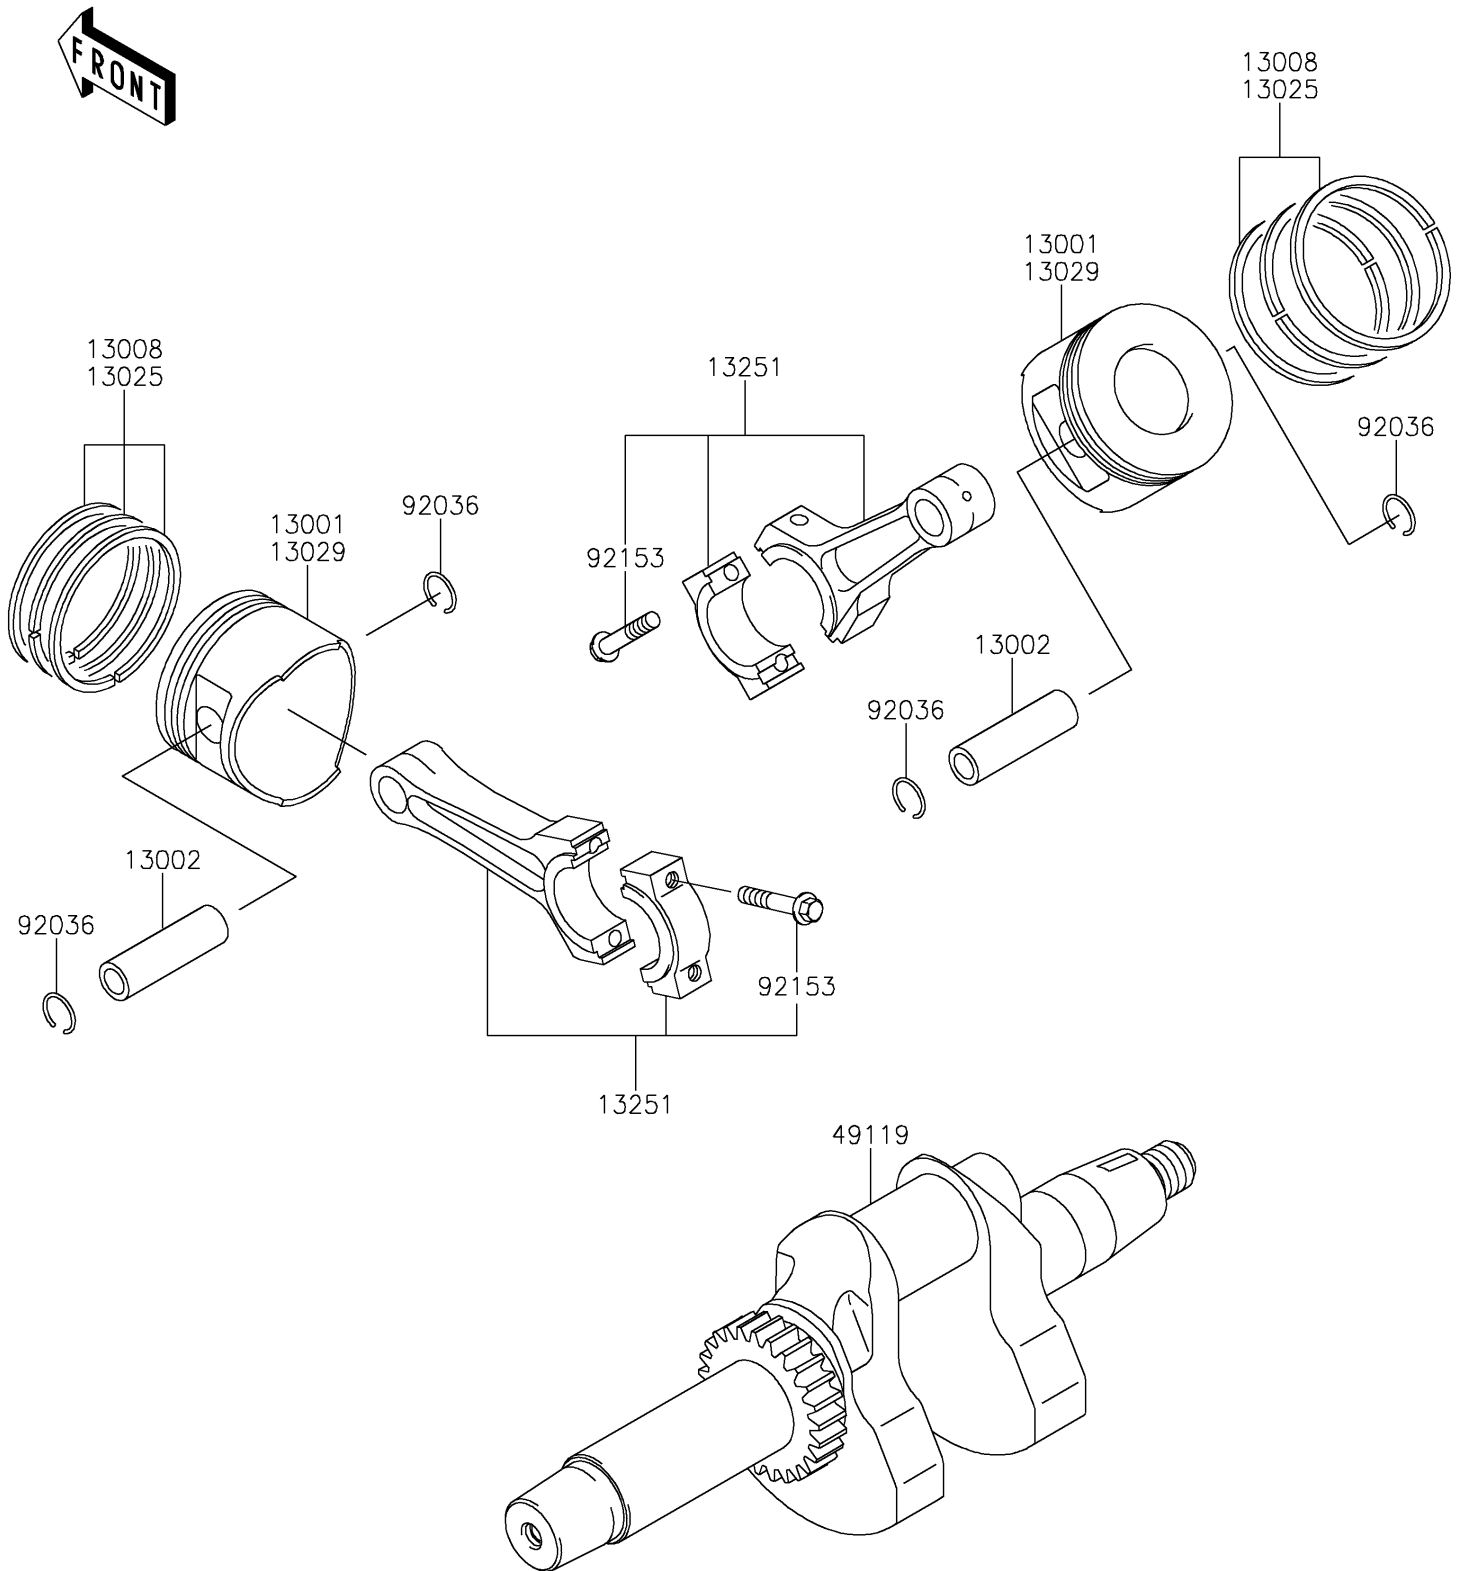

2019 MULE™ 4010 TRANS4x4® CAMO PARTS DIAGRAM

Crankshaft/Piston(s)

E1320

2019 MULE™ 4010 TRANS4x4® CAMO PARTS LIST

Crankshaft/Piston(s)

ITEM NAME	PART NUMBER	QUANTITY
PISTON-ENGINE,STD (Ref # 13001)	13001-2210	1
PIN-PISTON (Ref # 13002)	13002-1013	1
RING-SET-PISTON,STD (Ref # 13008)	13008-6025	1
RING-SET-PISTON L,0.50 (Ref # 13025)	13025-6008	1
PISTON-ENGINE L,0.50 (Ref # 13029)	13029-0033	1
ROD-ASSY-CONNECTING (Ref # 13251)	13251-0034	1
CRANKSHAFT-ASSY (Ref # 49119)	49119-0015	1
RING-SNAP,PISTON PIN (Ref # 92036)	92036-021	1
BOLT,7X35.2 (Ref # 92153)	92153-2054	1