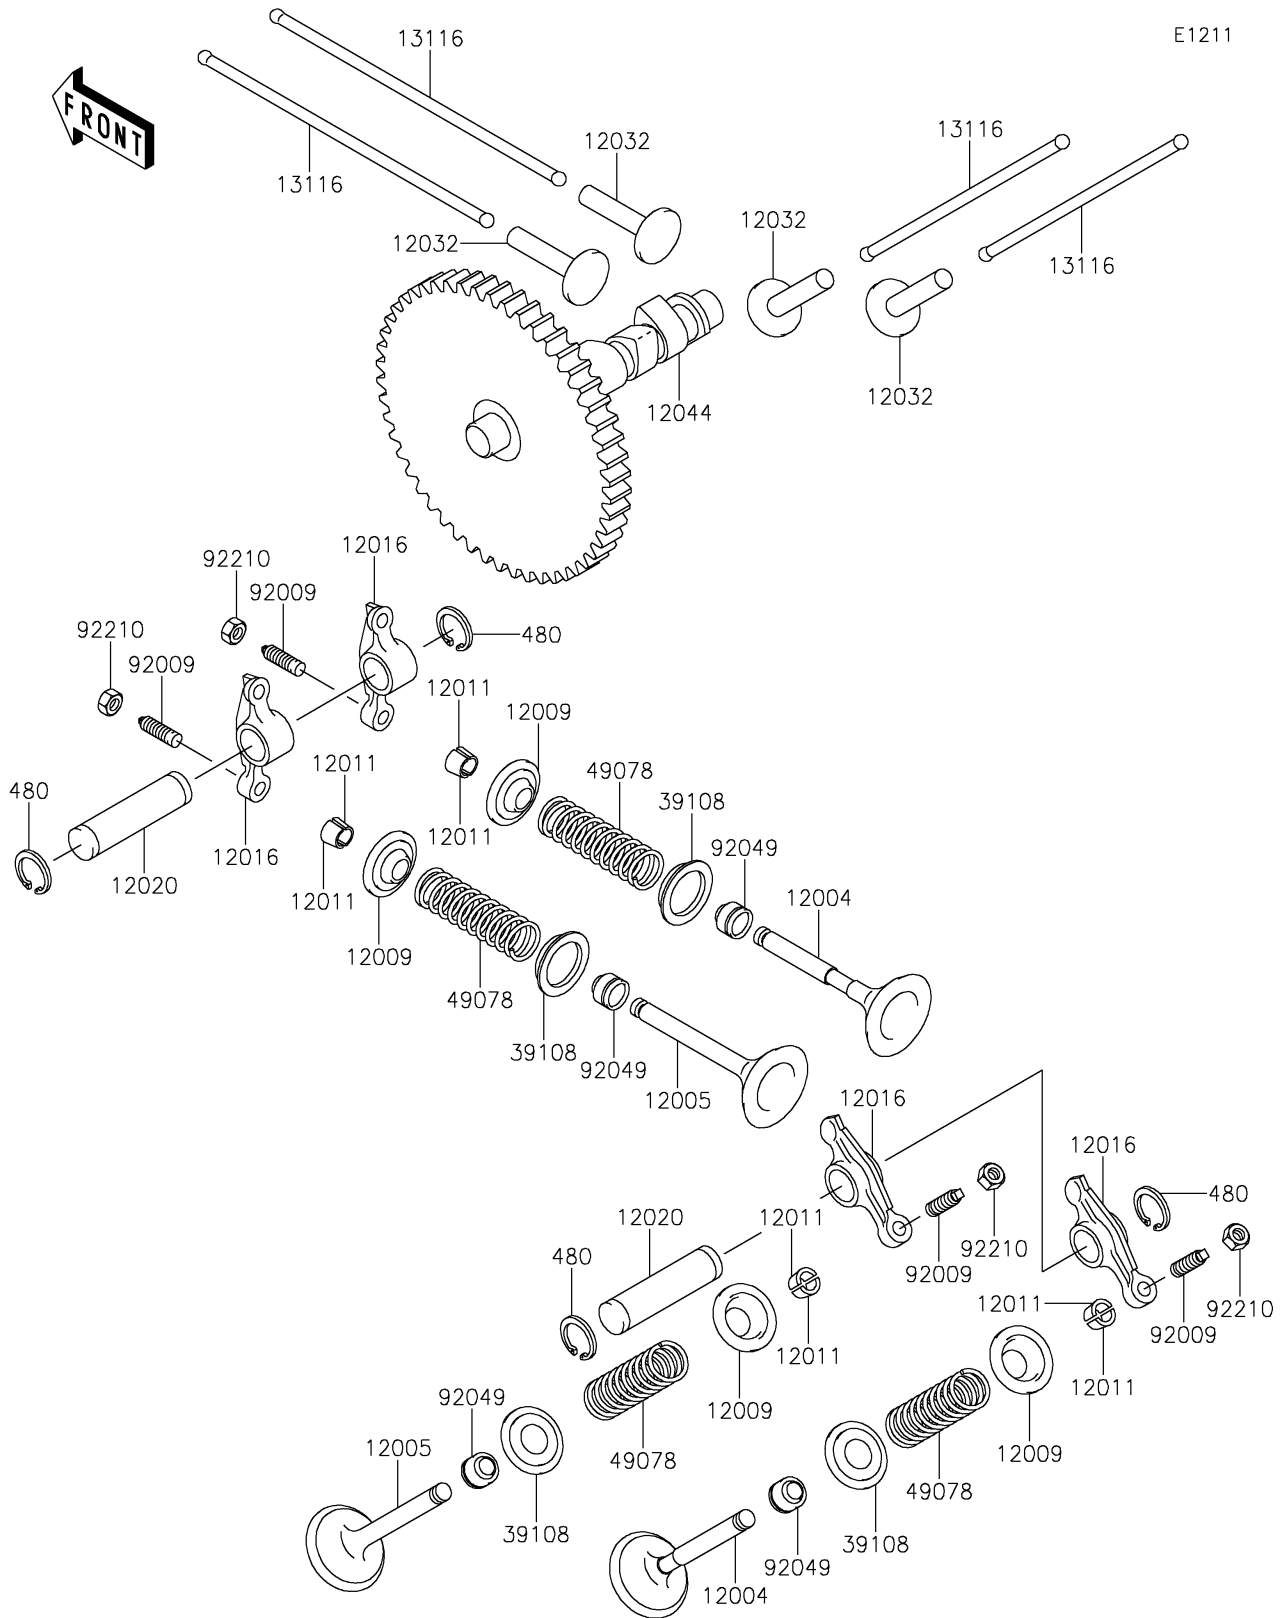

2019 MULE™ 4010 TRANS4x4® CAMO PARTS DIAGRAM

Valve(s)/Camshaft(s)

2019 MULE™ 4010 TRANS4x4® CAMO PARTS LIST

Valve(s)/Camshaft(s)

ITEM NAME	PART NUMBER	QUANTITY
VALVE-INTAKE (Ref # 12004)	12004-2115	1
VALVE-EXHAUST (Ref # 12005)	12005-2093	1
RETAINER-VALVE SPRING (Ref # 12009)	12009-2067	1
COLLET (Ref # 12011)	12011-2056	1
ARM-ROCKER (Ref # 12016)	12016-2056	1
SHAFT-ROCKER (Ref # 12020)	12020-2059	1
TAPPET (Ref # 12032)	12032-2064	1
CAMSHAFT-VALVE (Ref # 12044)	12044-0956	1
ROD-PUSH (Ref # 13116)	13116-2057	1
RETAINER-SPRING (Ref # 39108)	39108-2057	1
CIRCLIP-TYPE-C,12MM (Ref # 480)	480J1200	1
SPRING-ENGINE VALVE (Ref # 49078)	49078-2082	1
SCREW,VALVE ADJUST (Ref # 92009)	92009-1109	1
SEAL-OIL (Ref # 92049)	92049-2109	1
NUT,VALVE ADJUST LOCK (Ref # 92210)	92210-1491	1